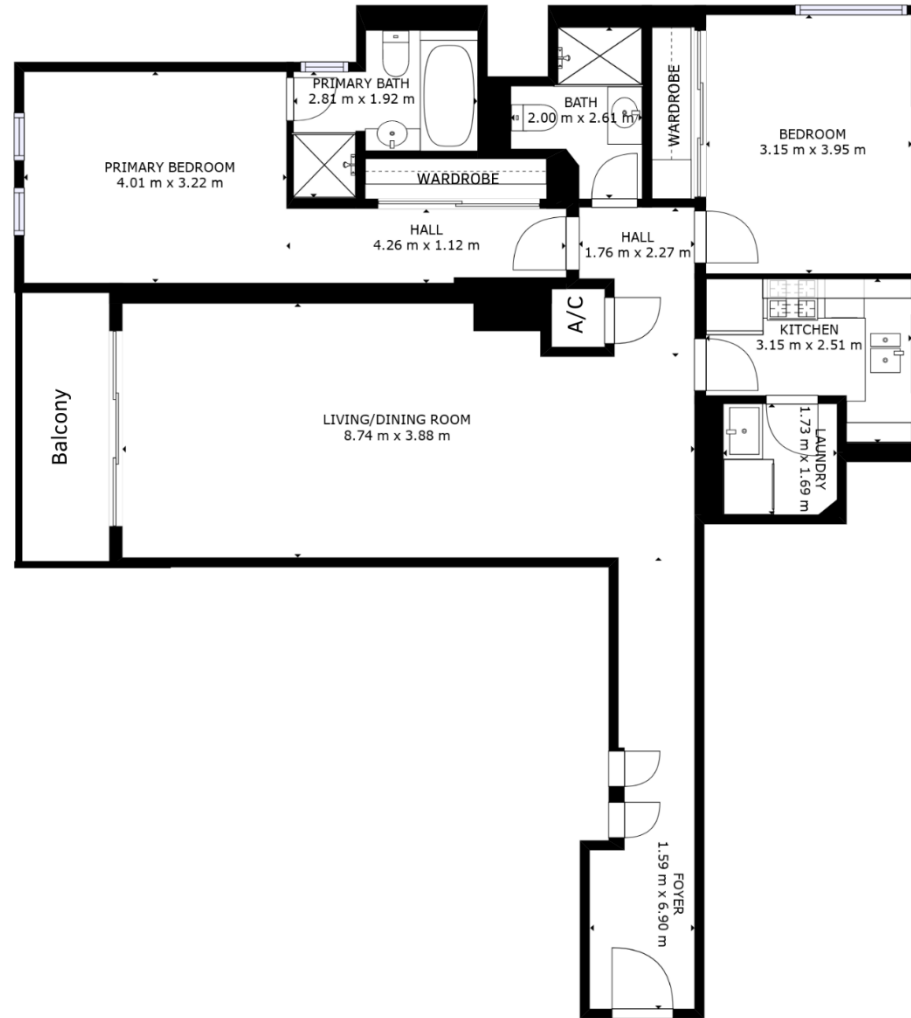

12 / 569 George St, Sydney,  
2000, NSW

1x Car Space

Apartment size: 107 sqm

1 Car space

Total Area On Strata Title : 126 sqm

All dimensions and sizes on this floor plan are approximate, please refer to contract for exact measurements.