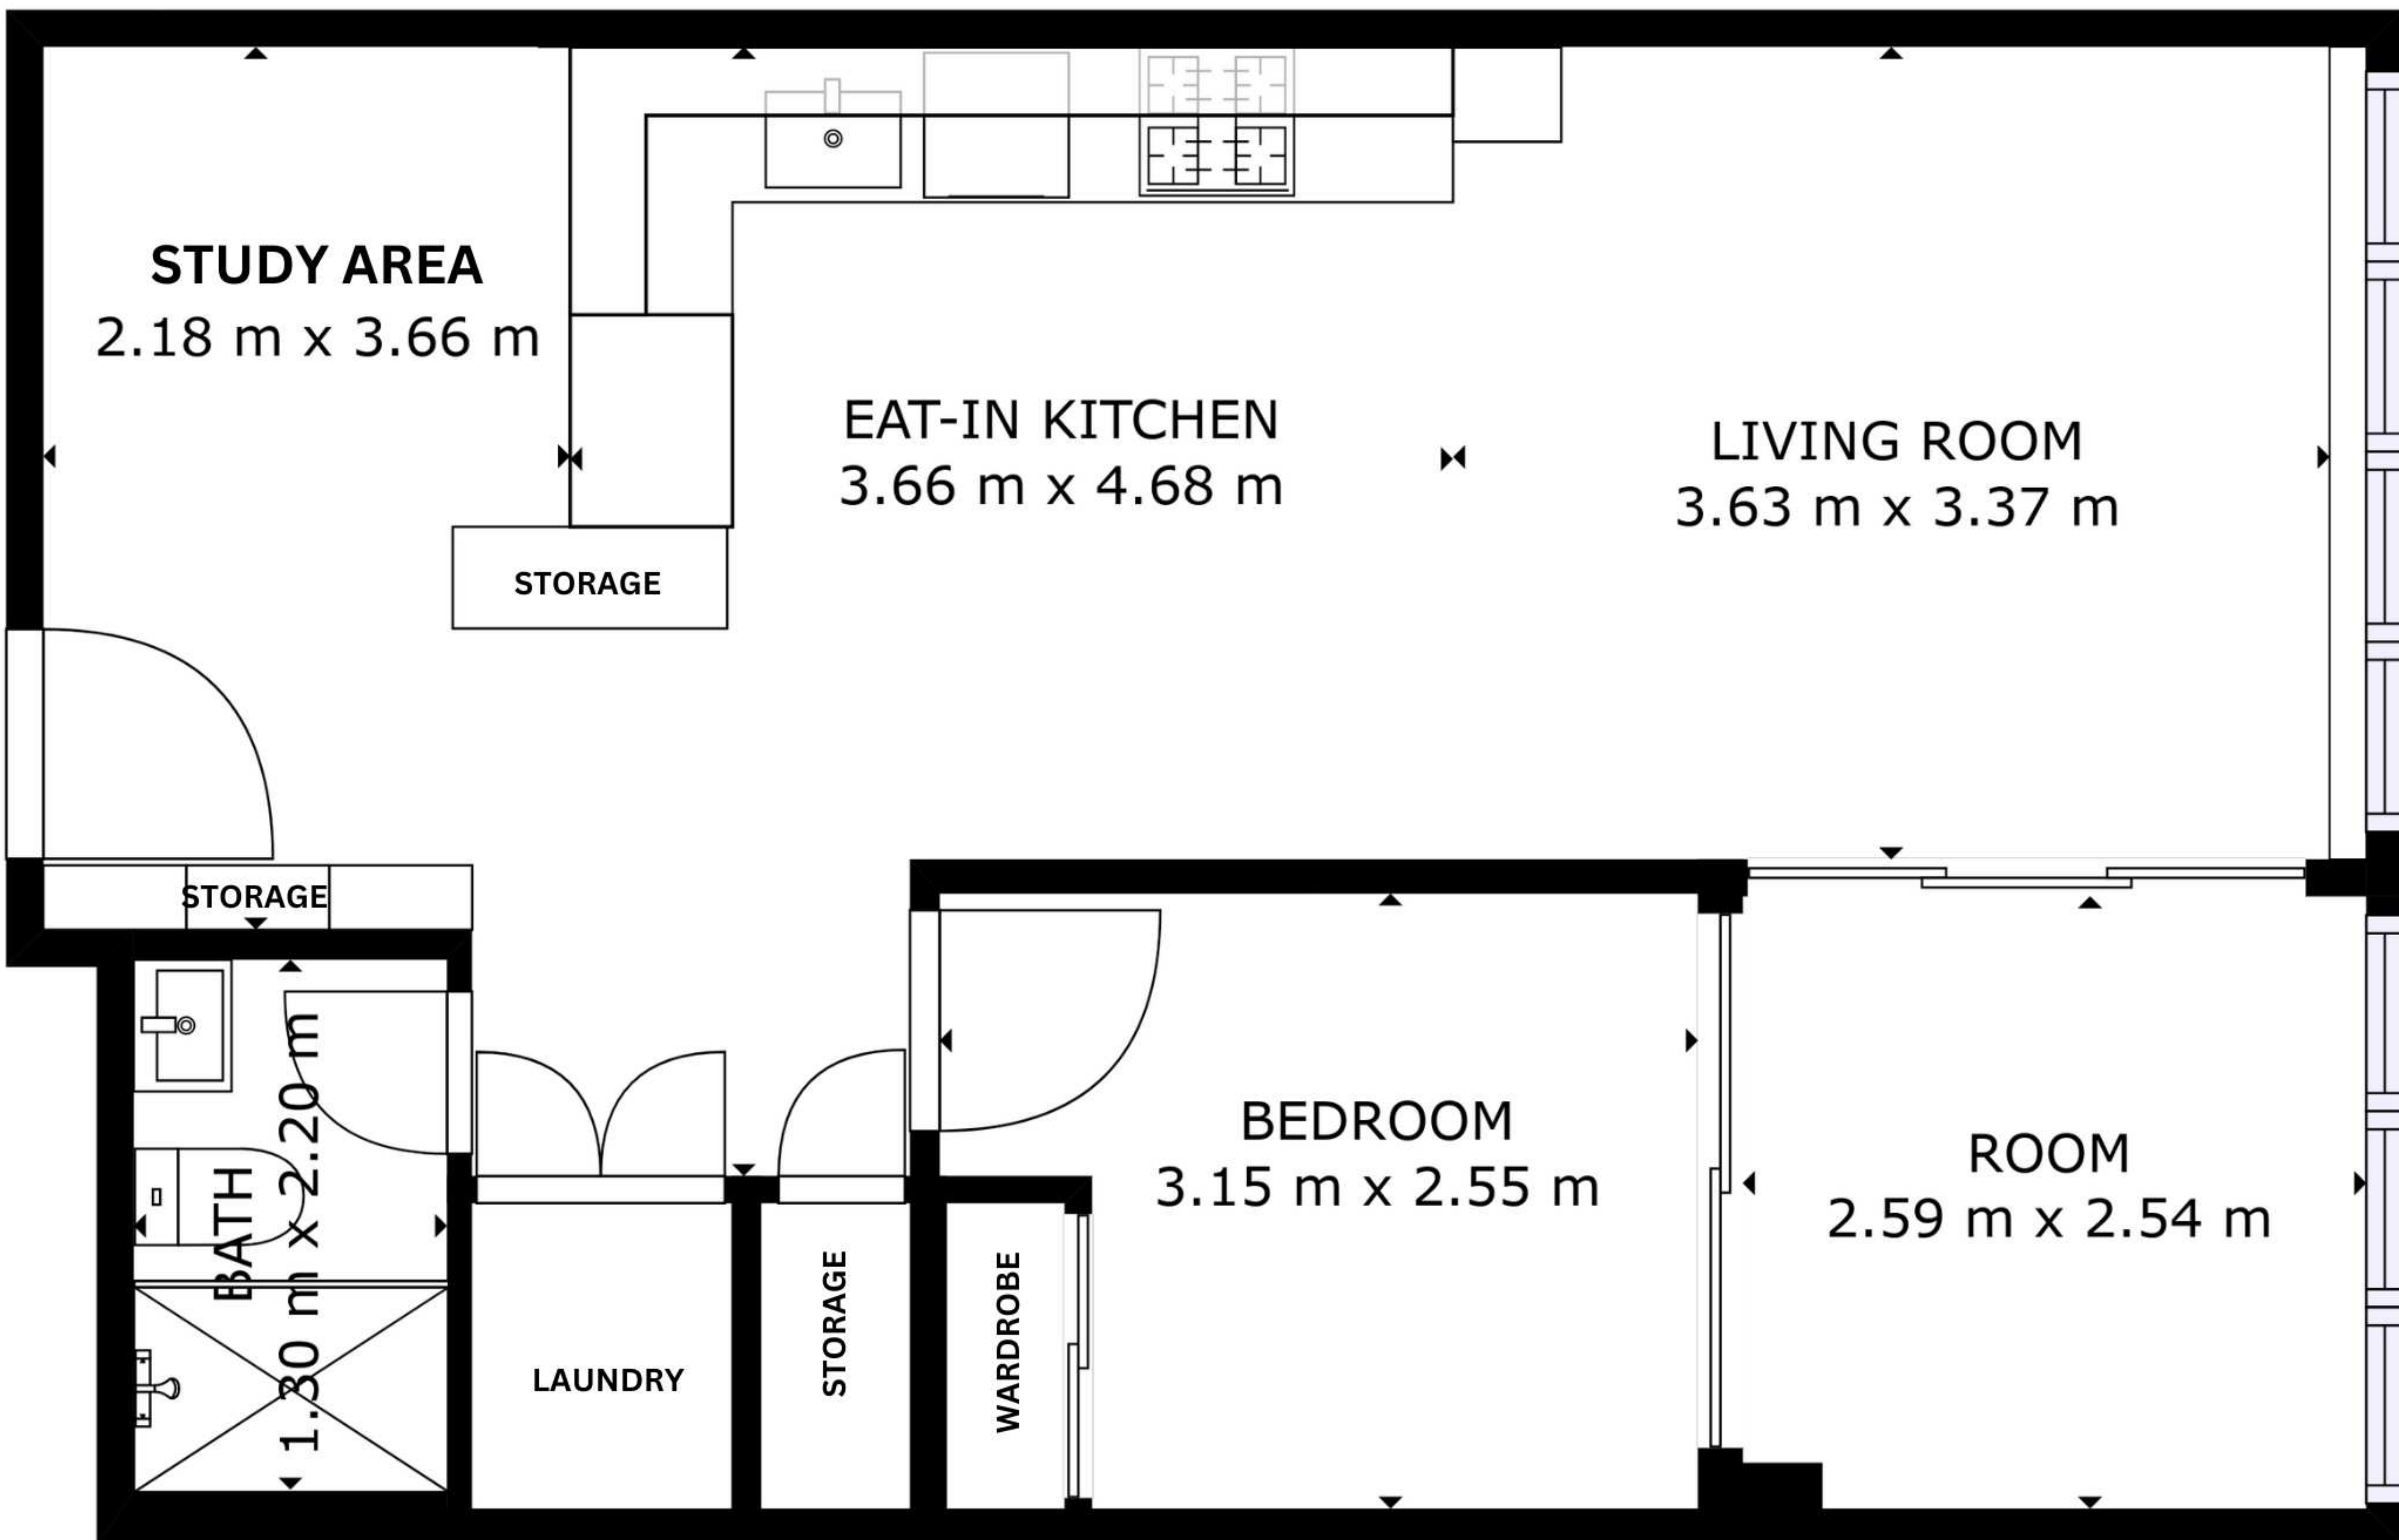

# 1004/ 1 Network Pl, North Ryde, NSW

**1x CAR SPACE + 1x STORAGE**

Apartment size: 58 sqm  
1 Car space + 1 storage

Total Area On Strata Title: 72 sqm

All dimensions and sizes on this floor plan are approximate, please refer to contract for exact measurements.