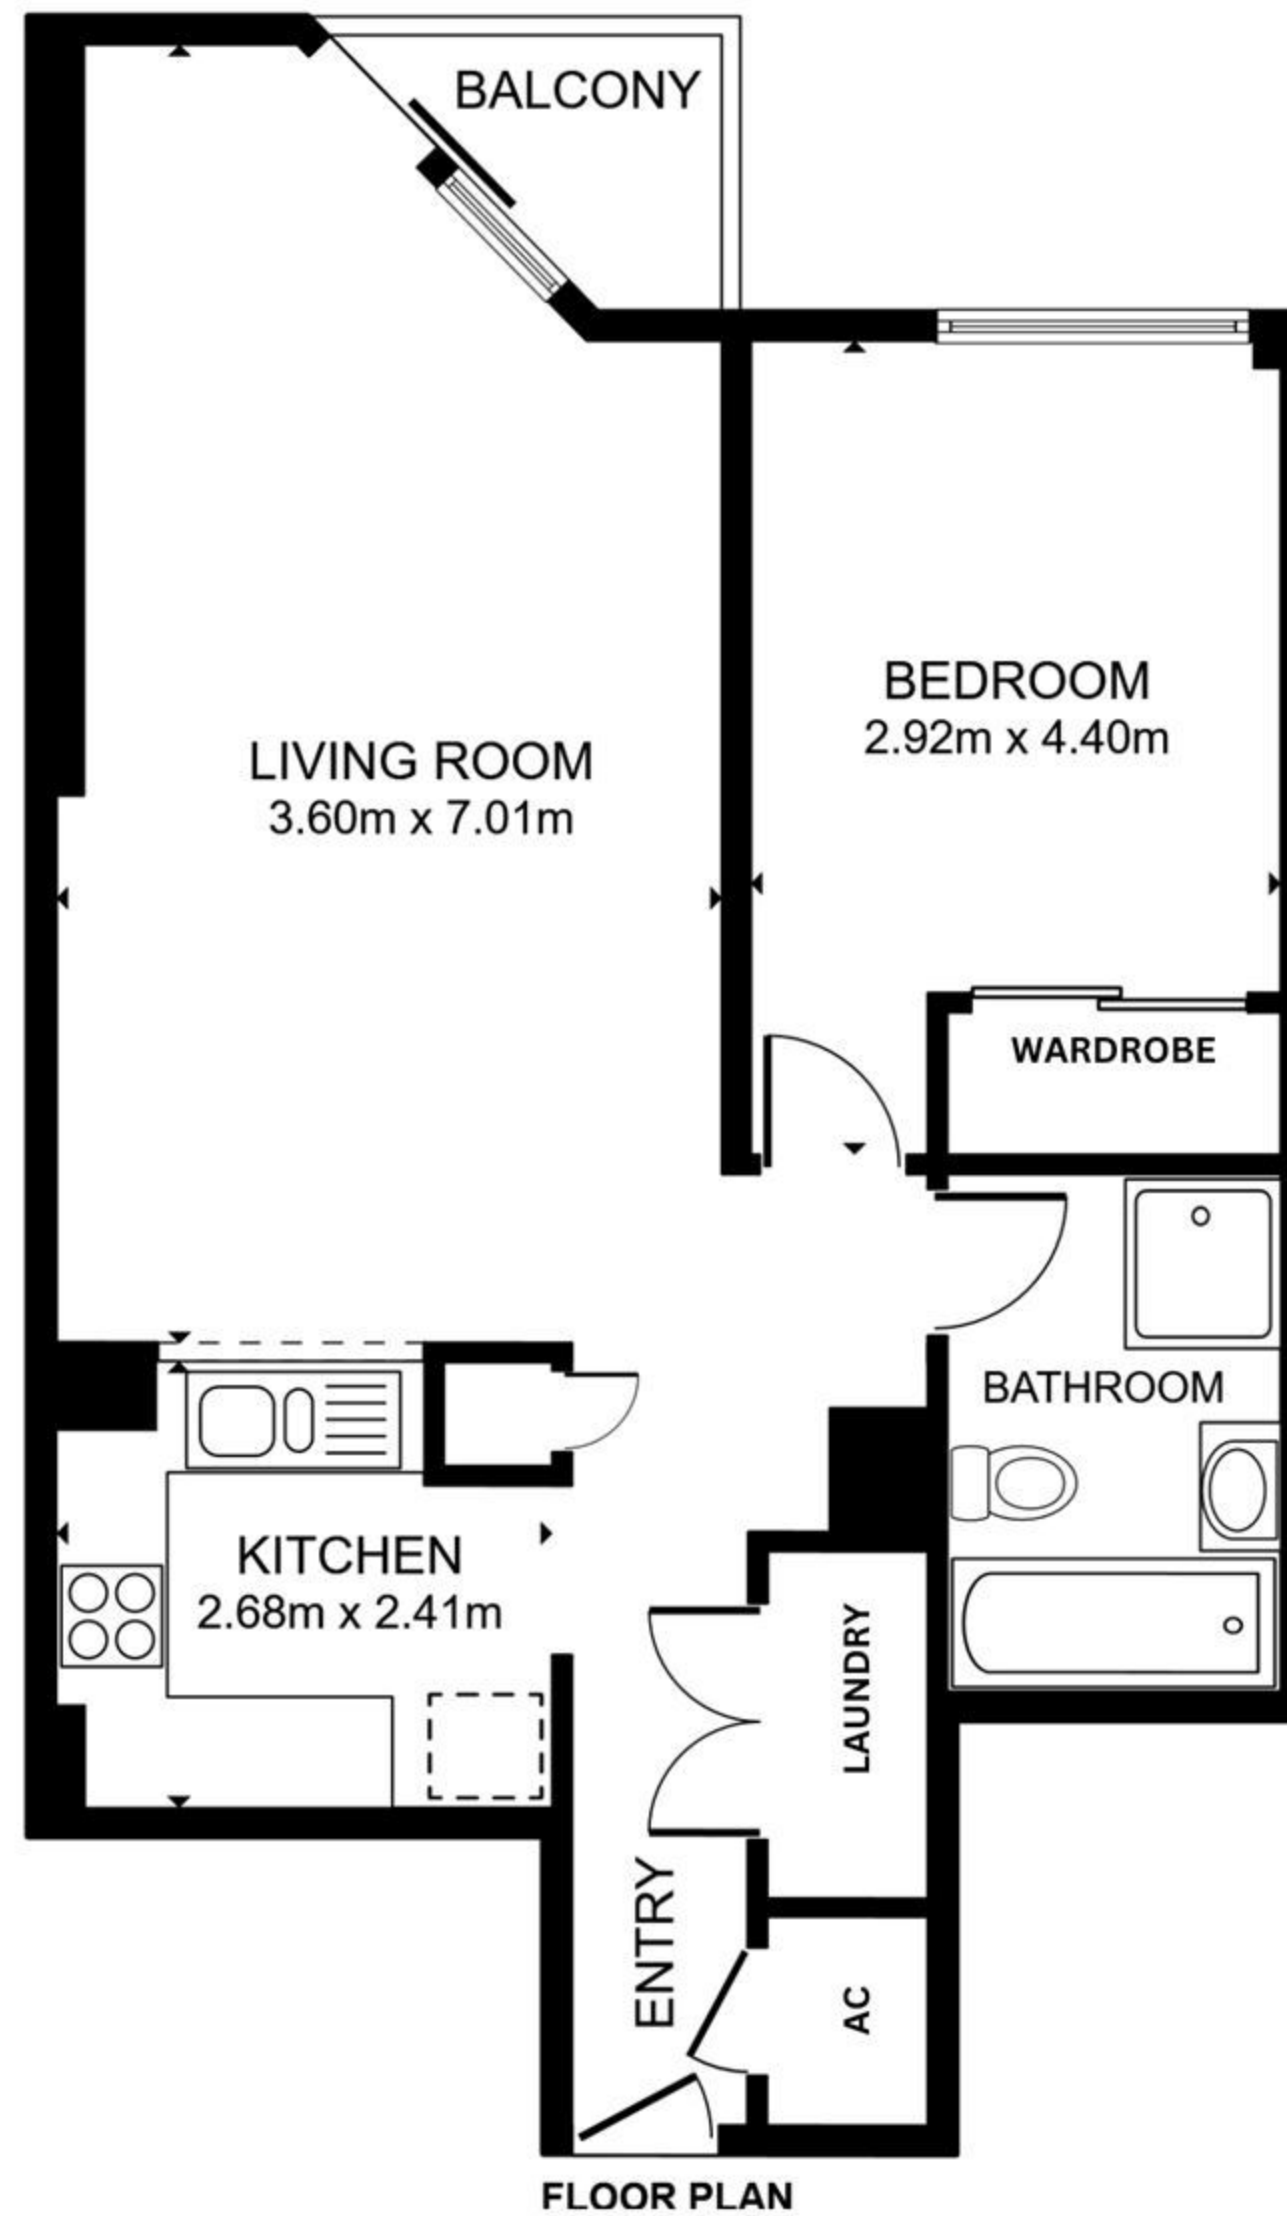

76/ 569 George St, Sydney,
2000, NSW

Apartment size: 58 sqm

All dimensions and sizes on this floor plan are approximate, please refer to contract for exact measurements.