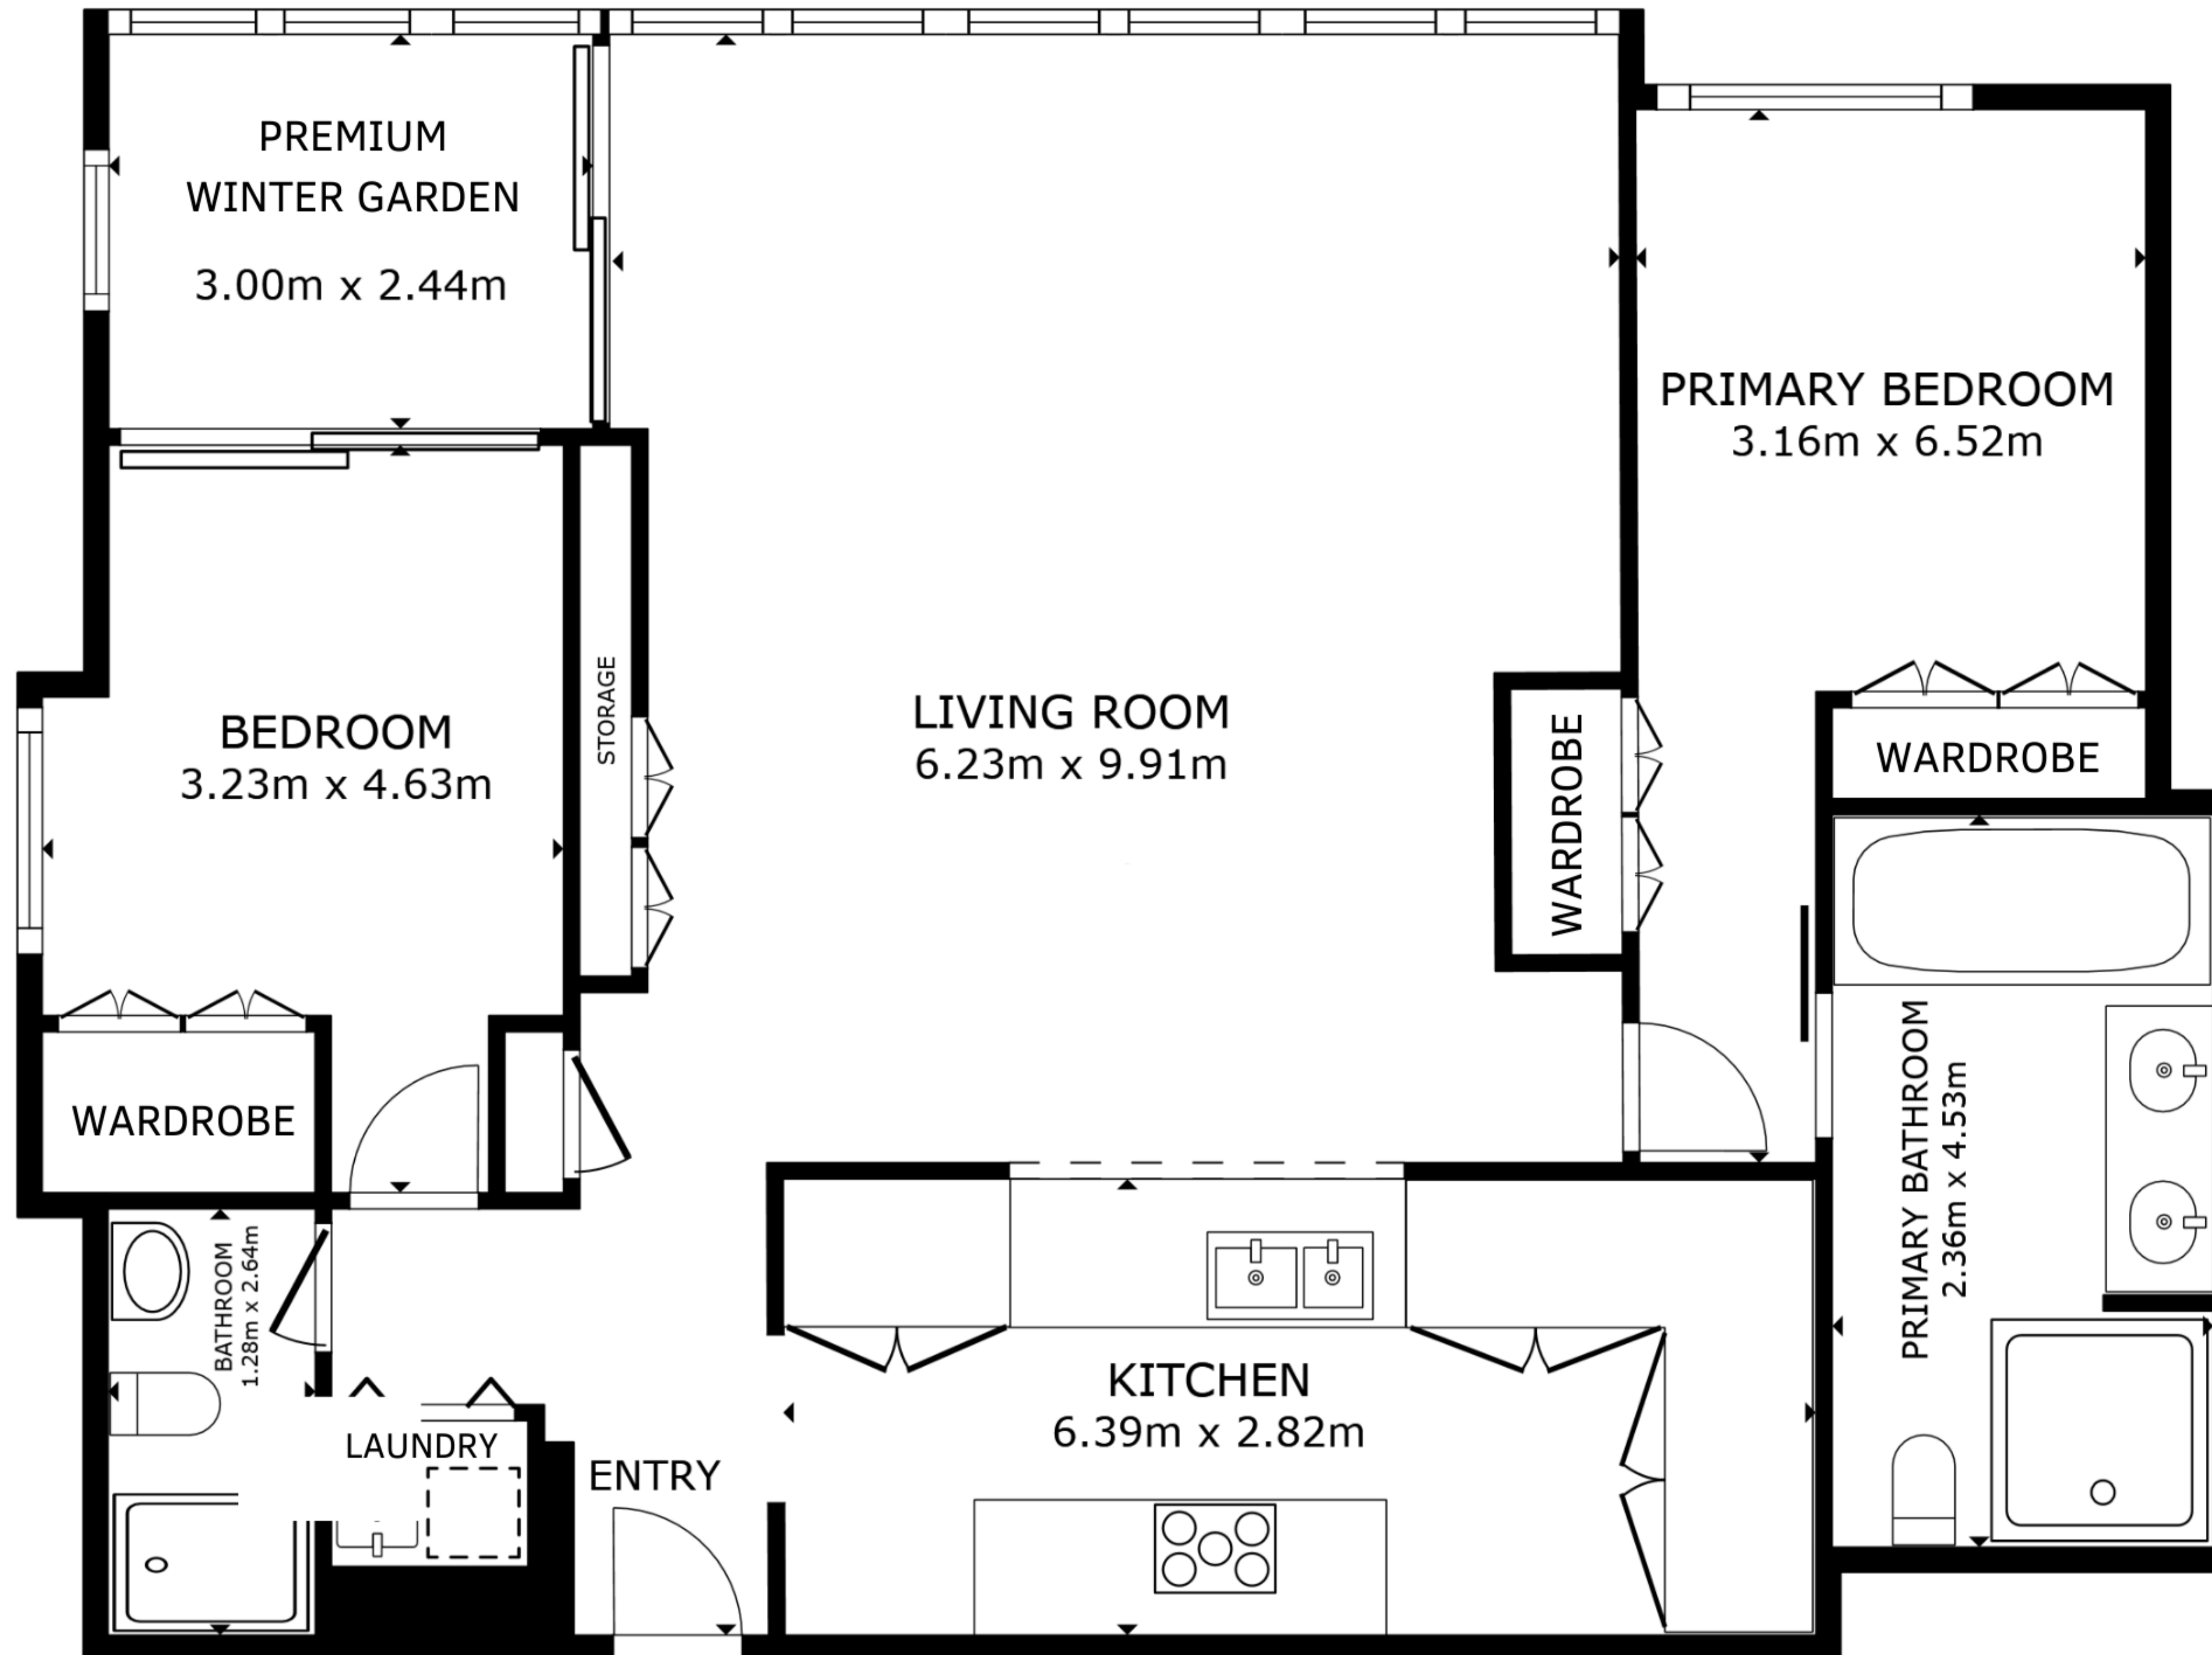

# 81D / 2 Watermans Quay, Barangaroo, NSW, 2000

FLOOR PLAN

Apartment size: 121 sqm

The total size including storage & Car Space : 138 sqm

All dimensions and sizes on this floor plan are approximate, please refer to contract for exact measurements.