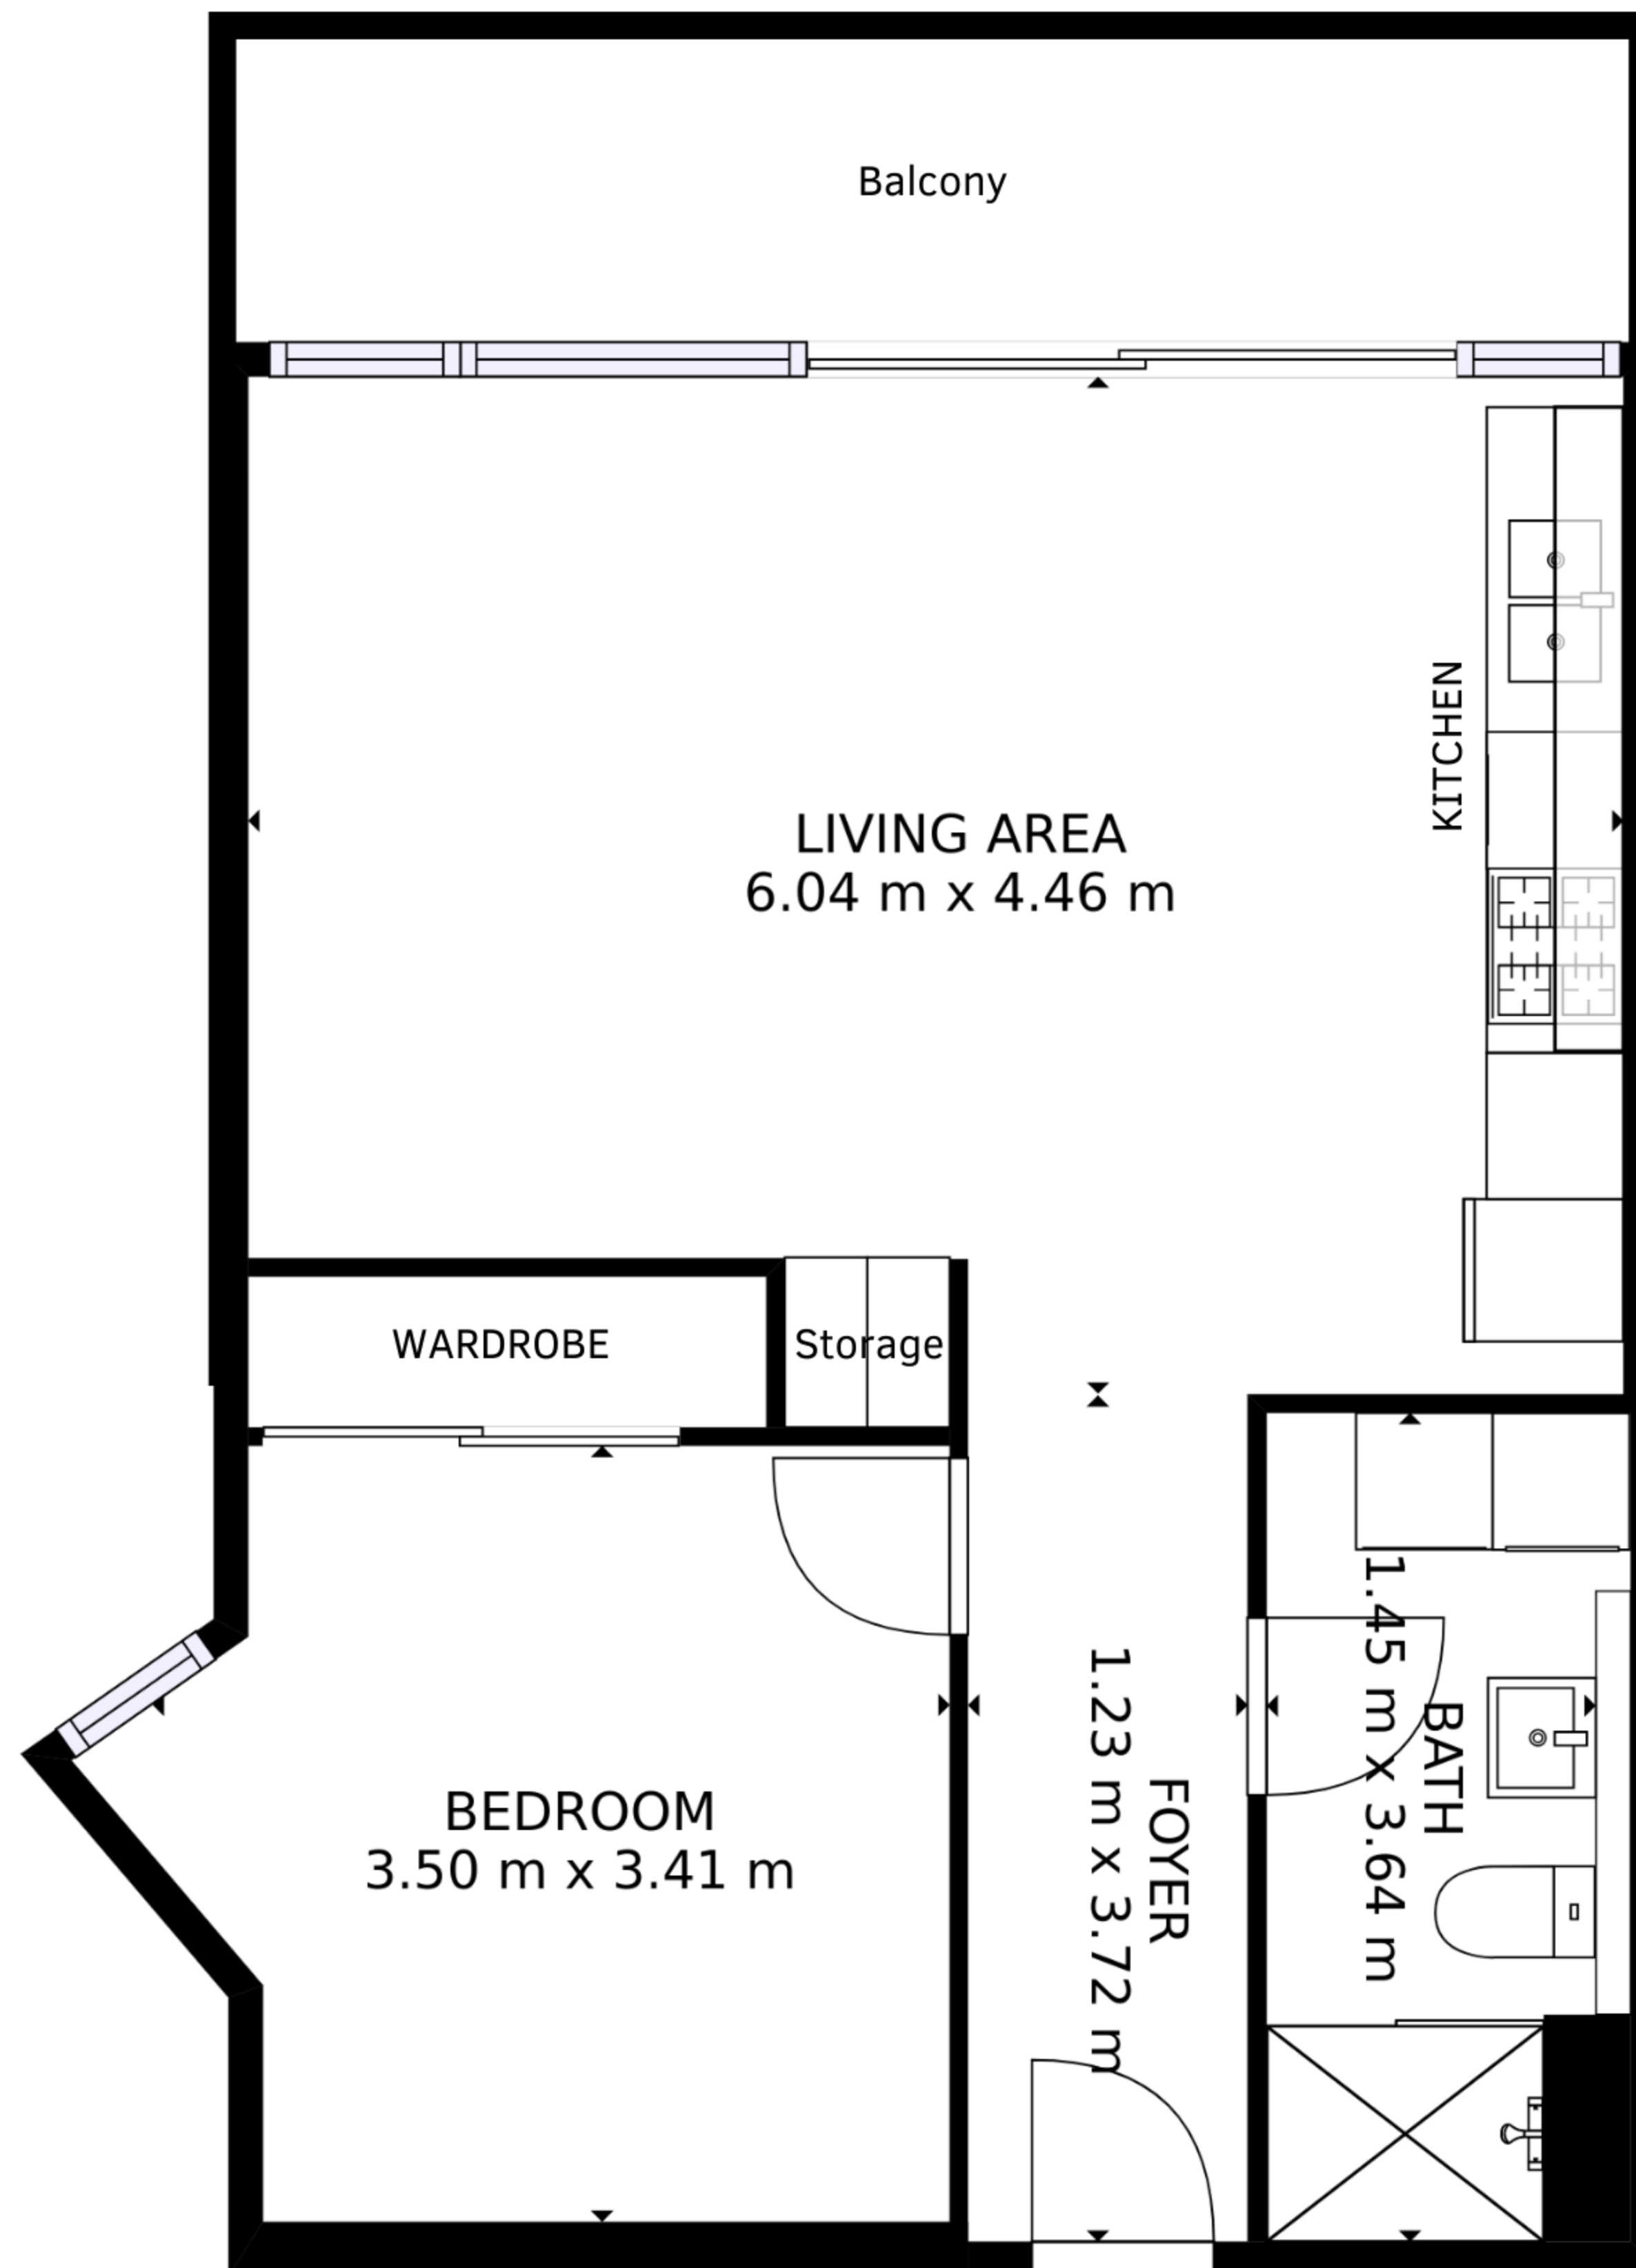

501 / 19 Joynton Ave
Zetland, NSW

Apartment size: 67 sqm

All dimensions and sizes on this floor plan are approximate, please refer to contract for exact measurements.