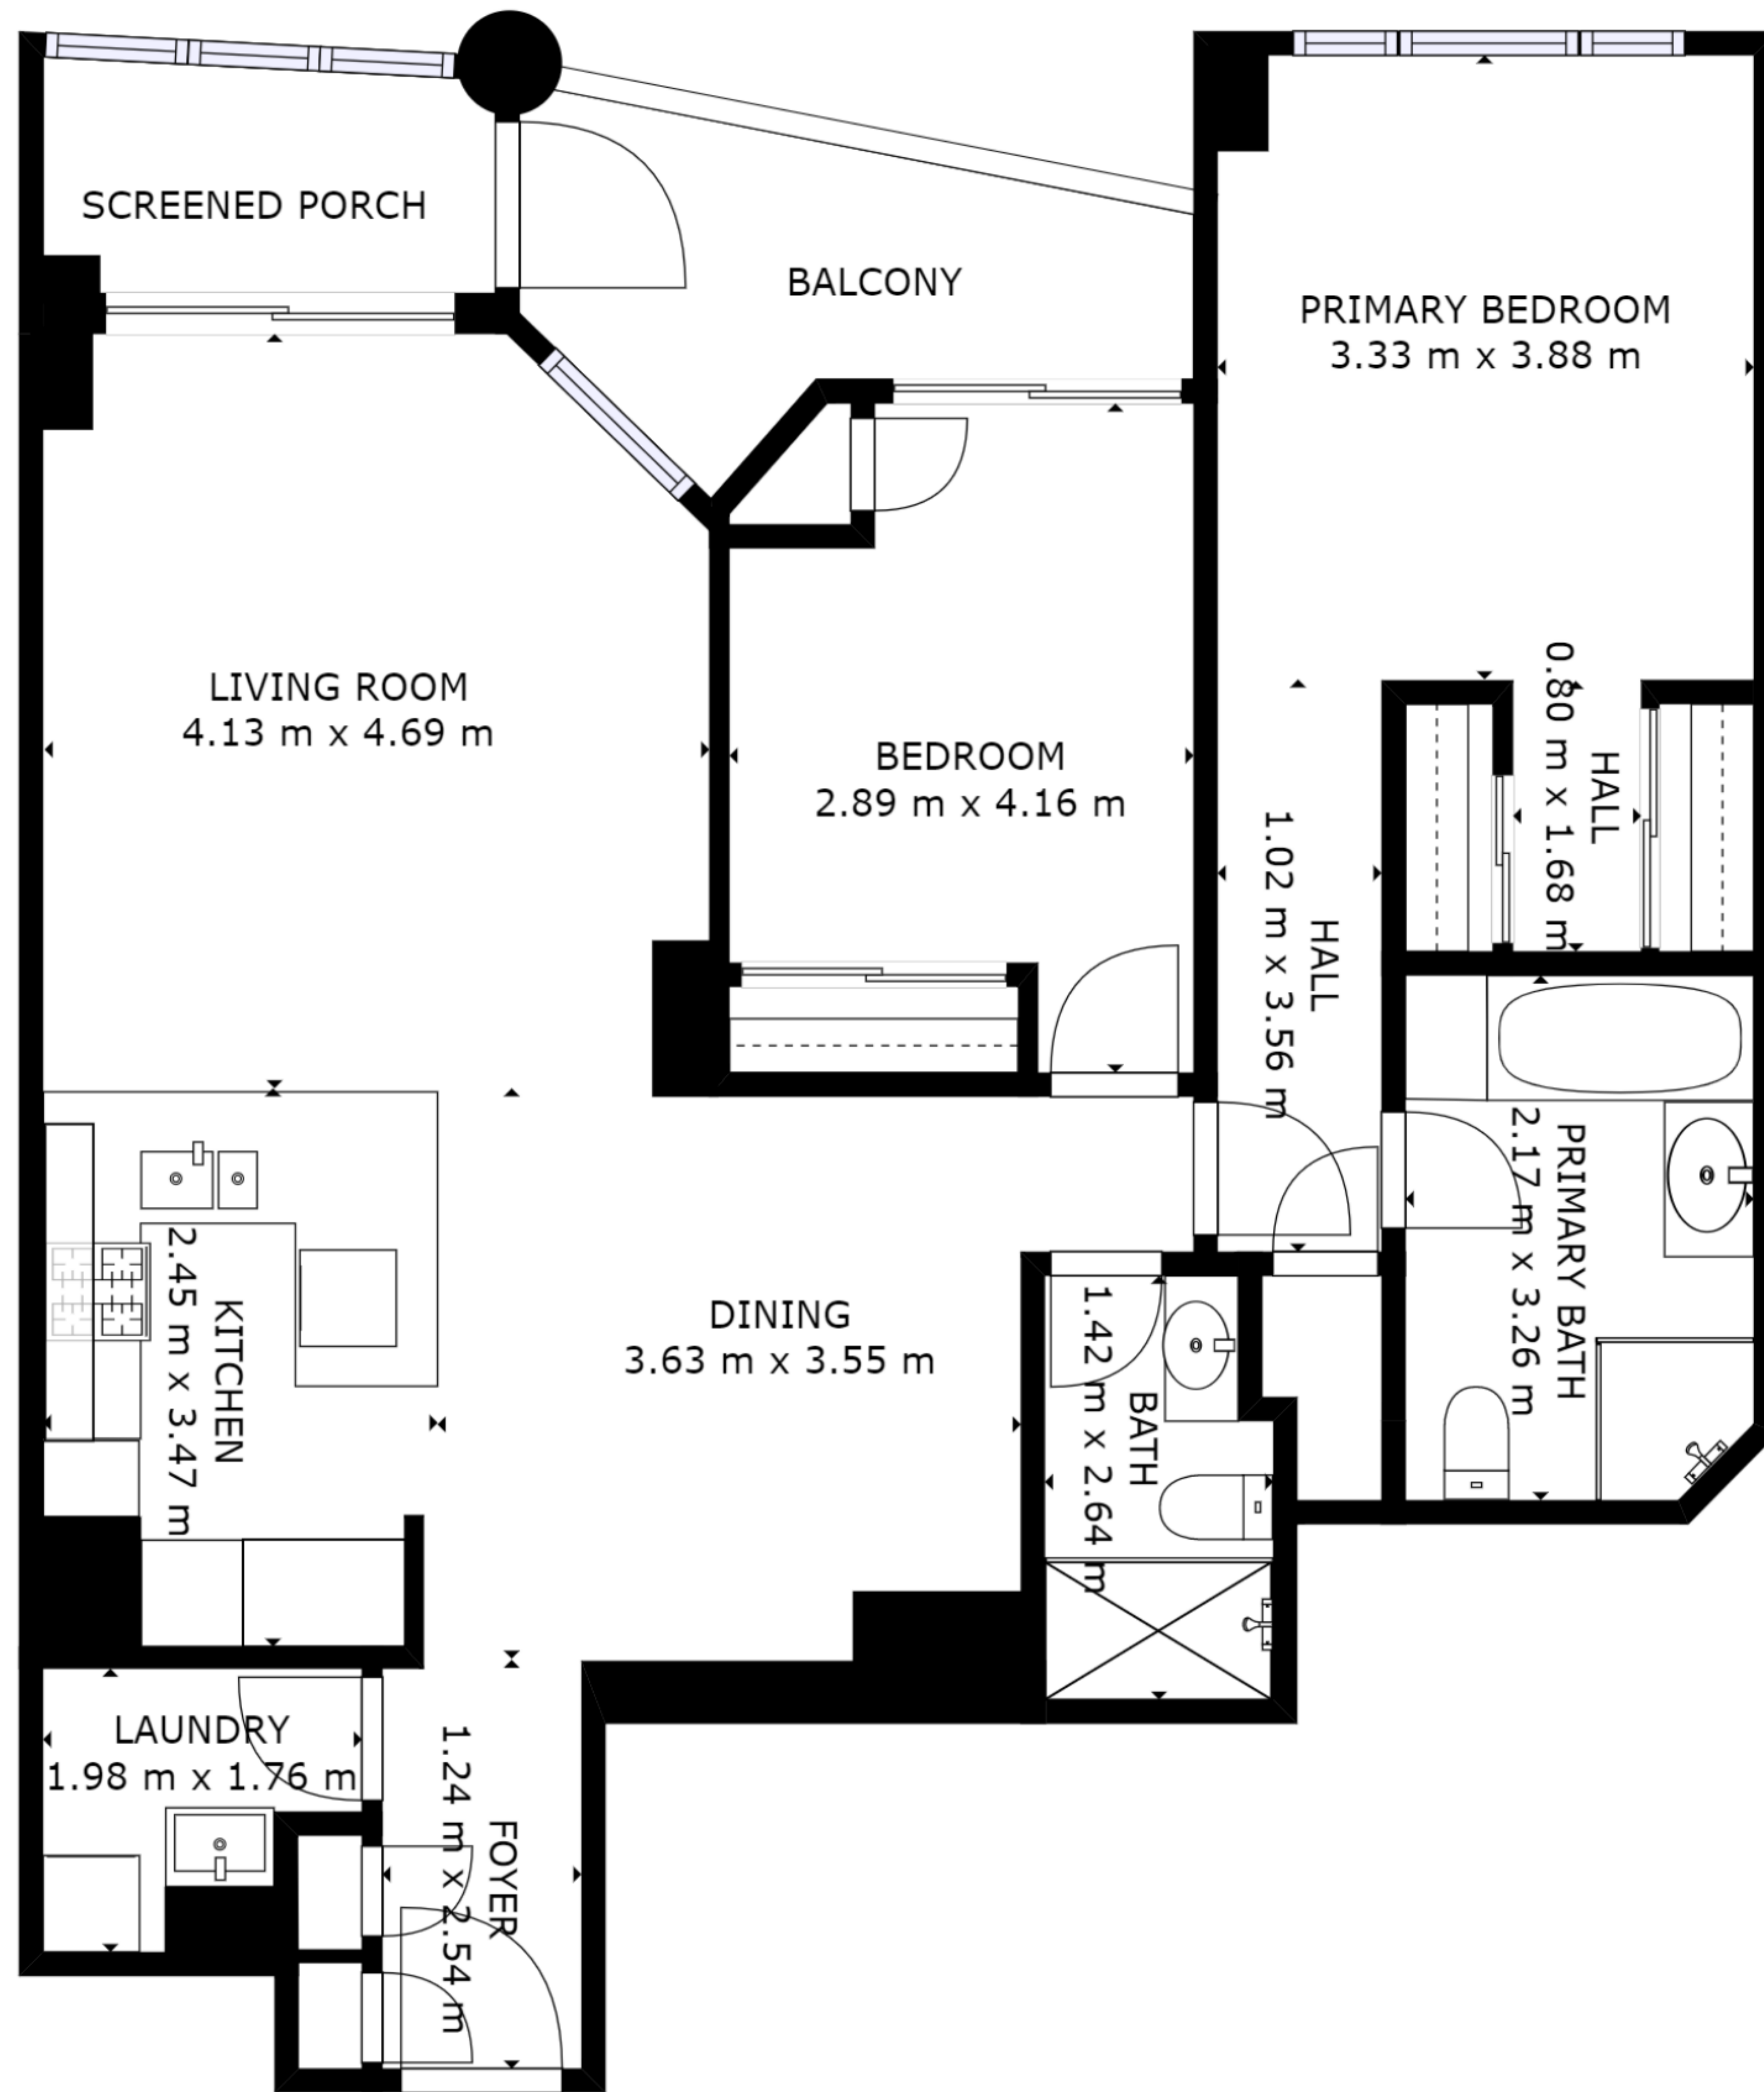

# 196/303 Castlereagh St Haymarket

**Apartment size: 104 sqm**  
**Total size including car space: 120 sqm**  
**All dimensions and size on this floor plan are approximate, please refer to contract for exact measurements.**