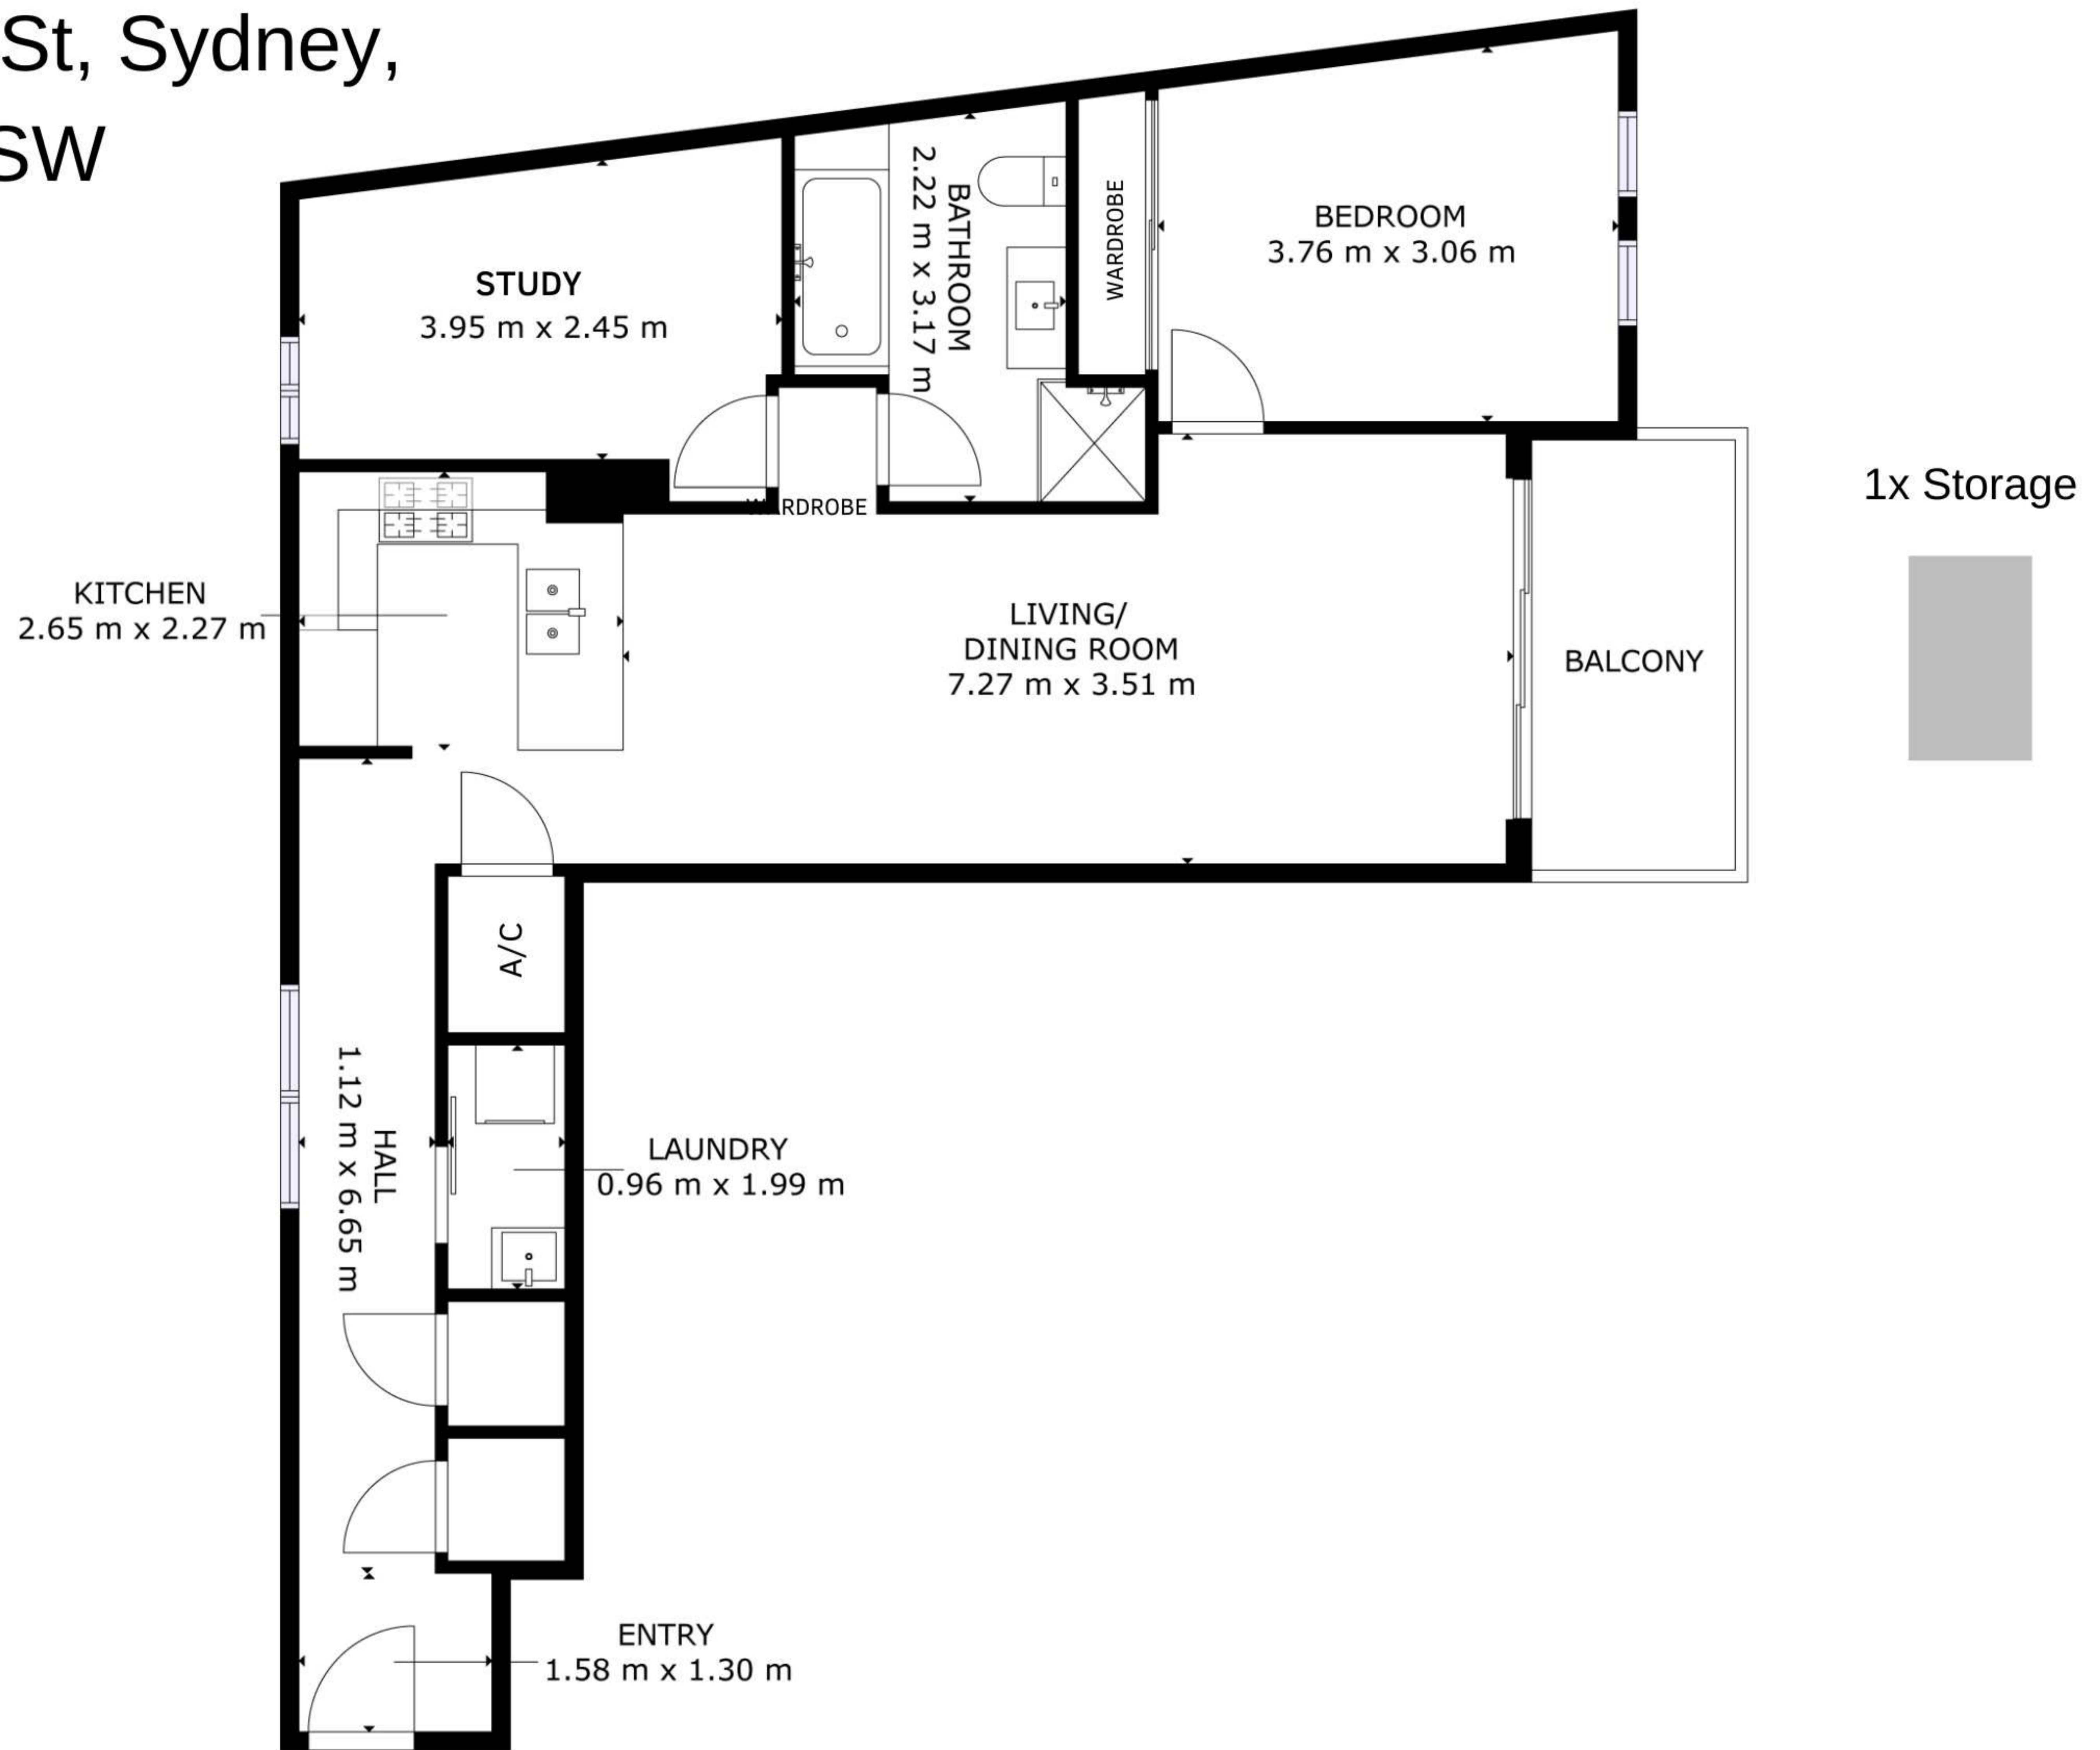

99 / 569 George St, Sydney,  
2000, NSW

GROUND

Apartment size: 81 Sqm  
1 Storage cage: 5 Sqm  
Total Area On Strata Title : 86 sqm

All dimensions and sizes on this floor plan are approximate, please refer to contract for exact measurements.