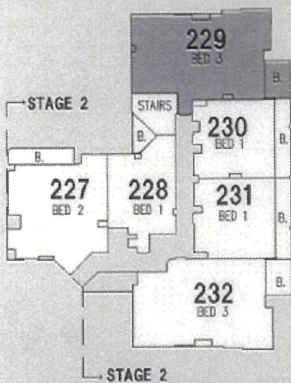

The Summit

569-589 GEORGE STREET STAGE 2

LEVELS 9-25

GEORGE STREET

UNITS - 229, 235, 241, 247, 253, 259, 265, 271, 277, 283, 289, 295, 301, 307, 313, 319, 325

**TYPICAL 3 BED UNIT
AREA = 121.2m² + carspace**