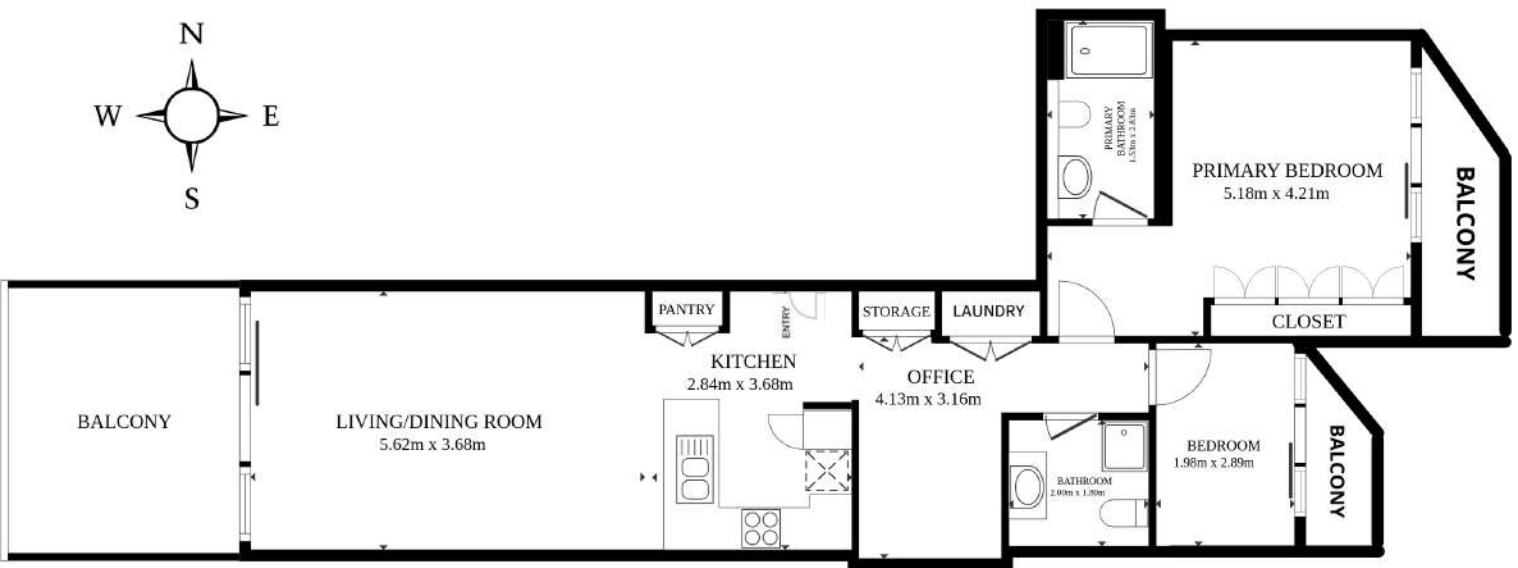

309/52 Alice st, Newtown, NSW

FLOOR PLAN

STORAGE

Apartment size: 96 sqm  
The total size including storage: 99 sqm  
All dimensions and sizes on this floor plan are approximate, please refer to contract for exact measurements.