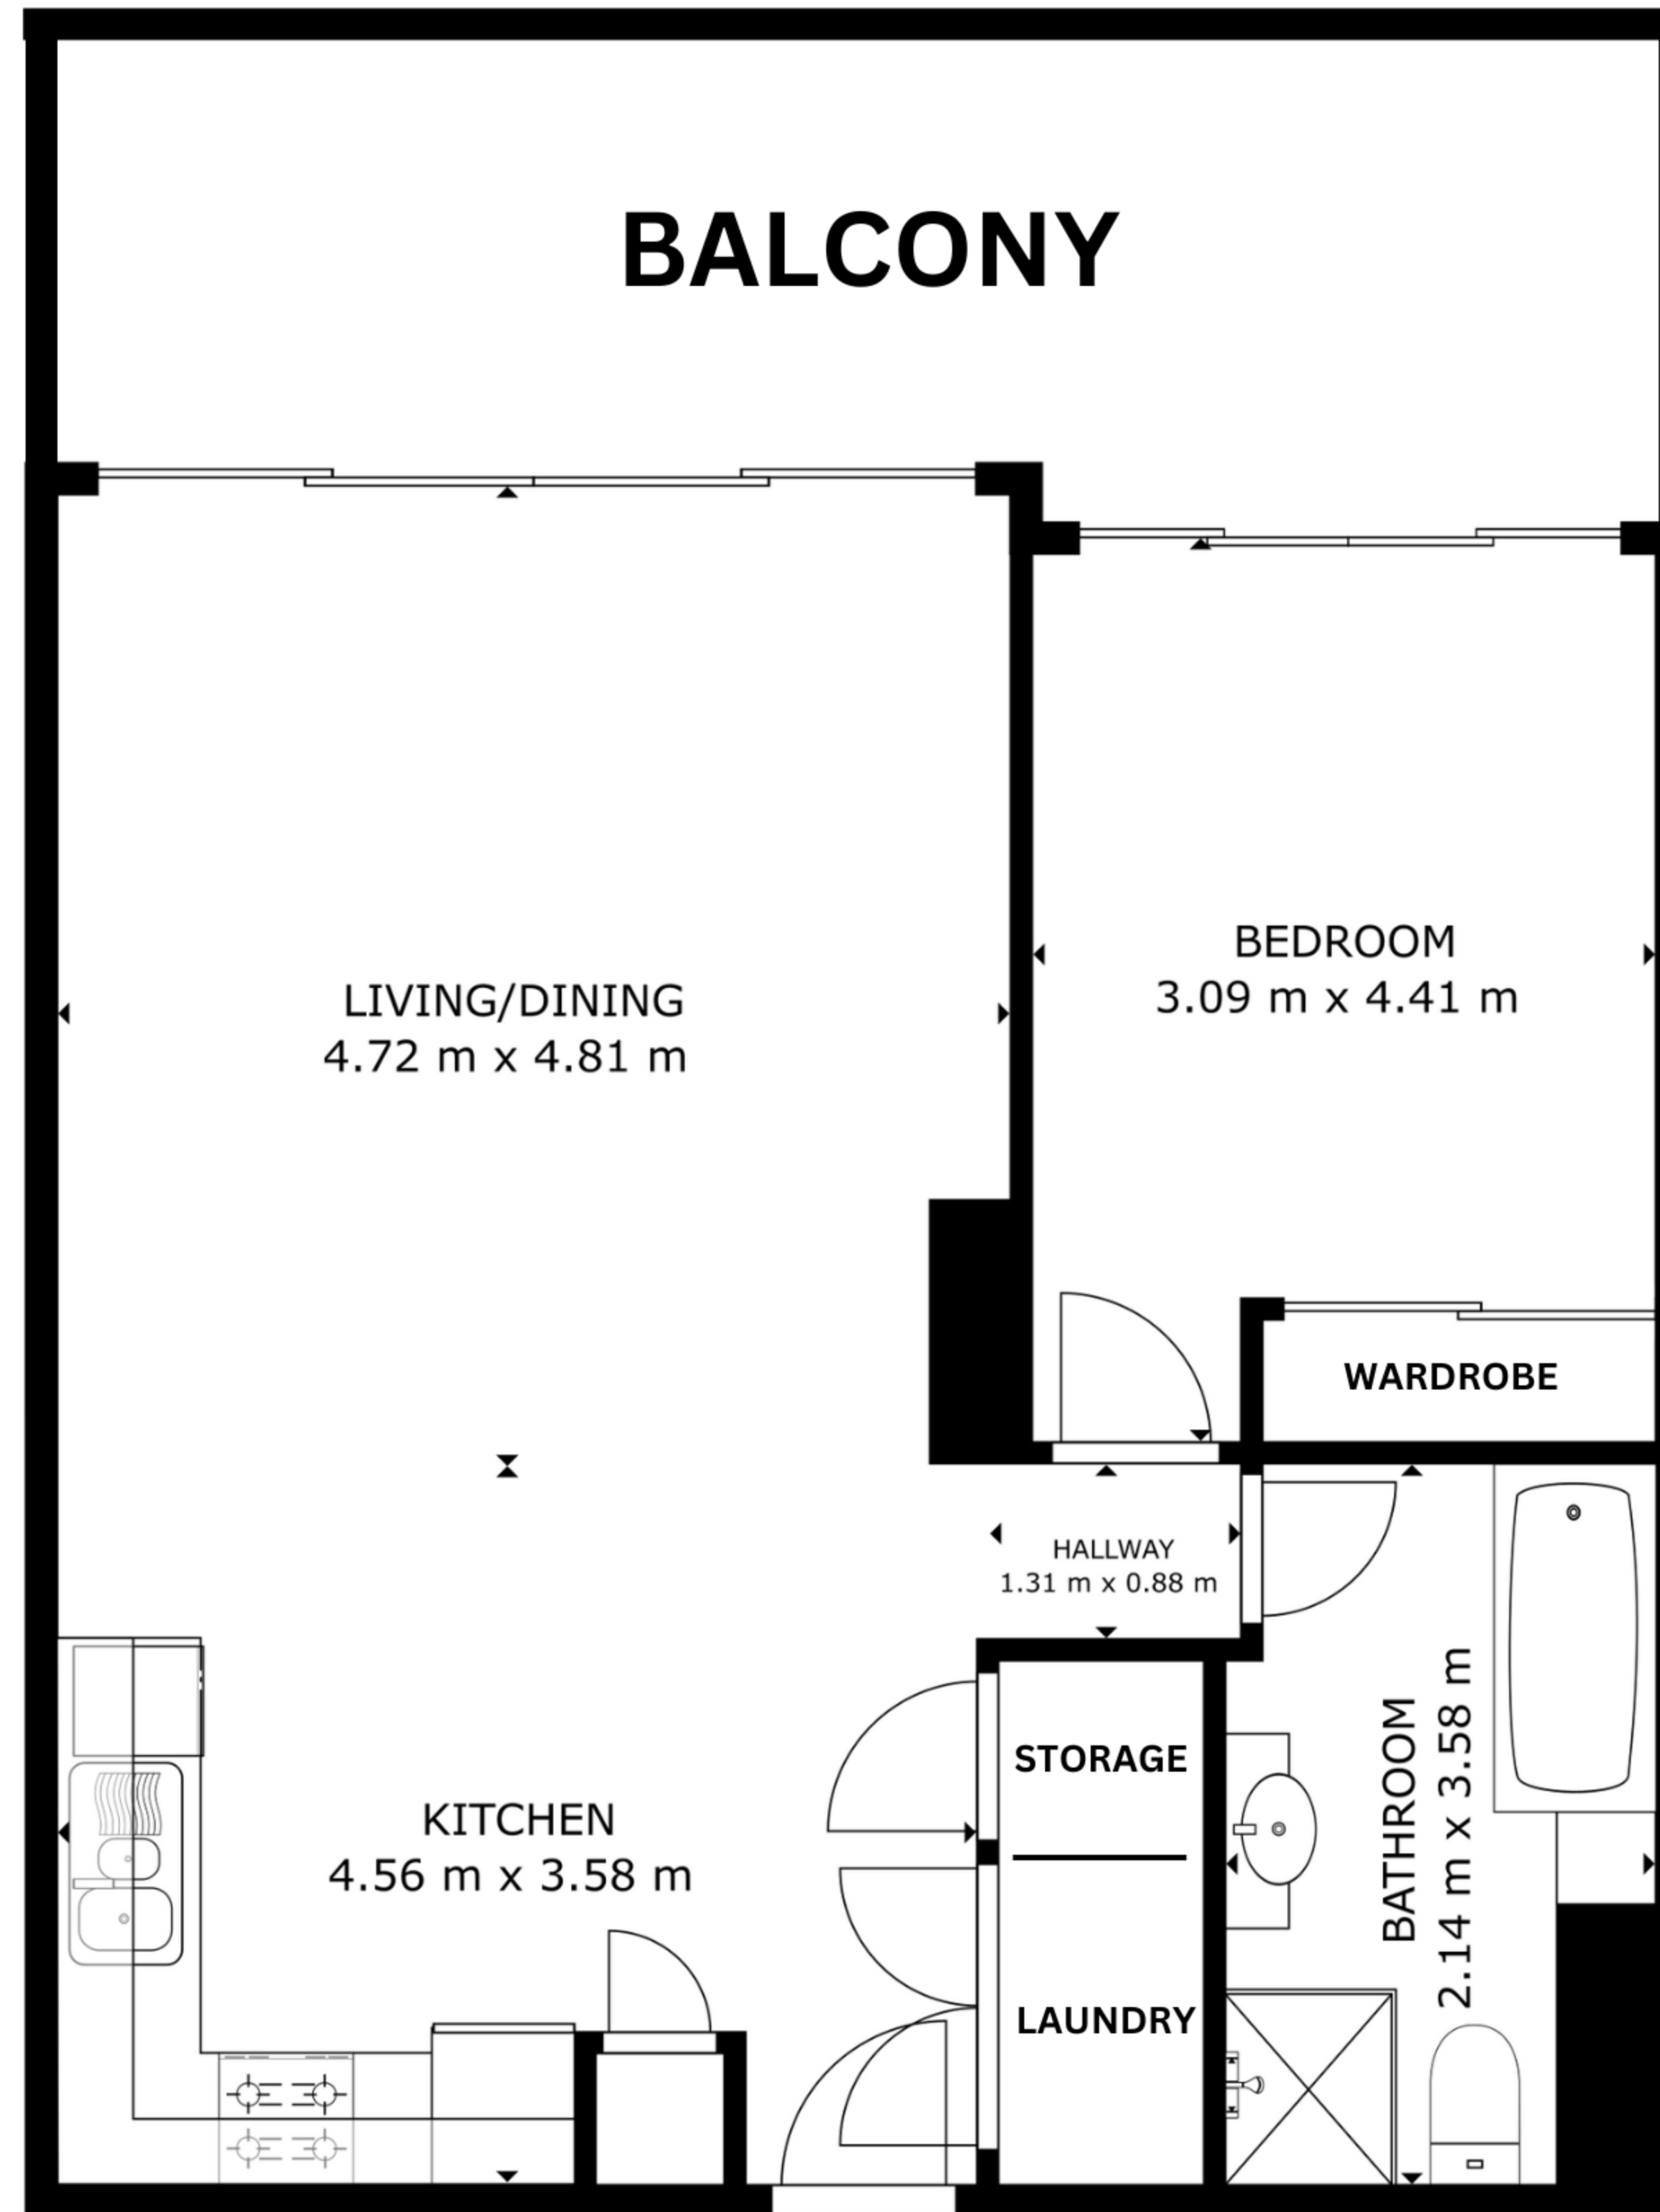

237/569 George St, Sydney,
NSW, 2000

Apartment size: 74 sqm

All dimensions and sizes on this floor plan are approximate, please refer to contract for exact measurements.