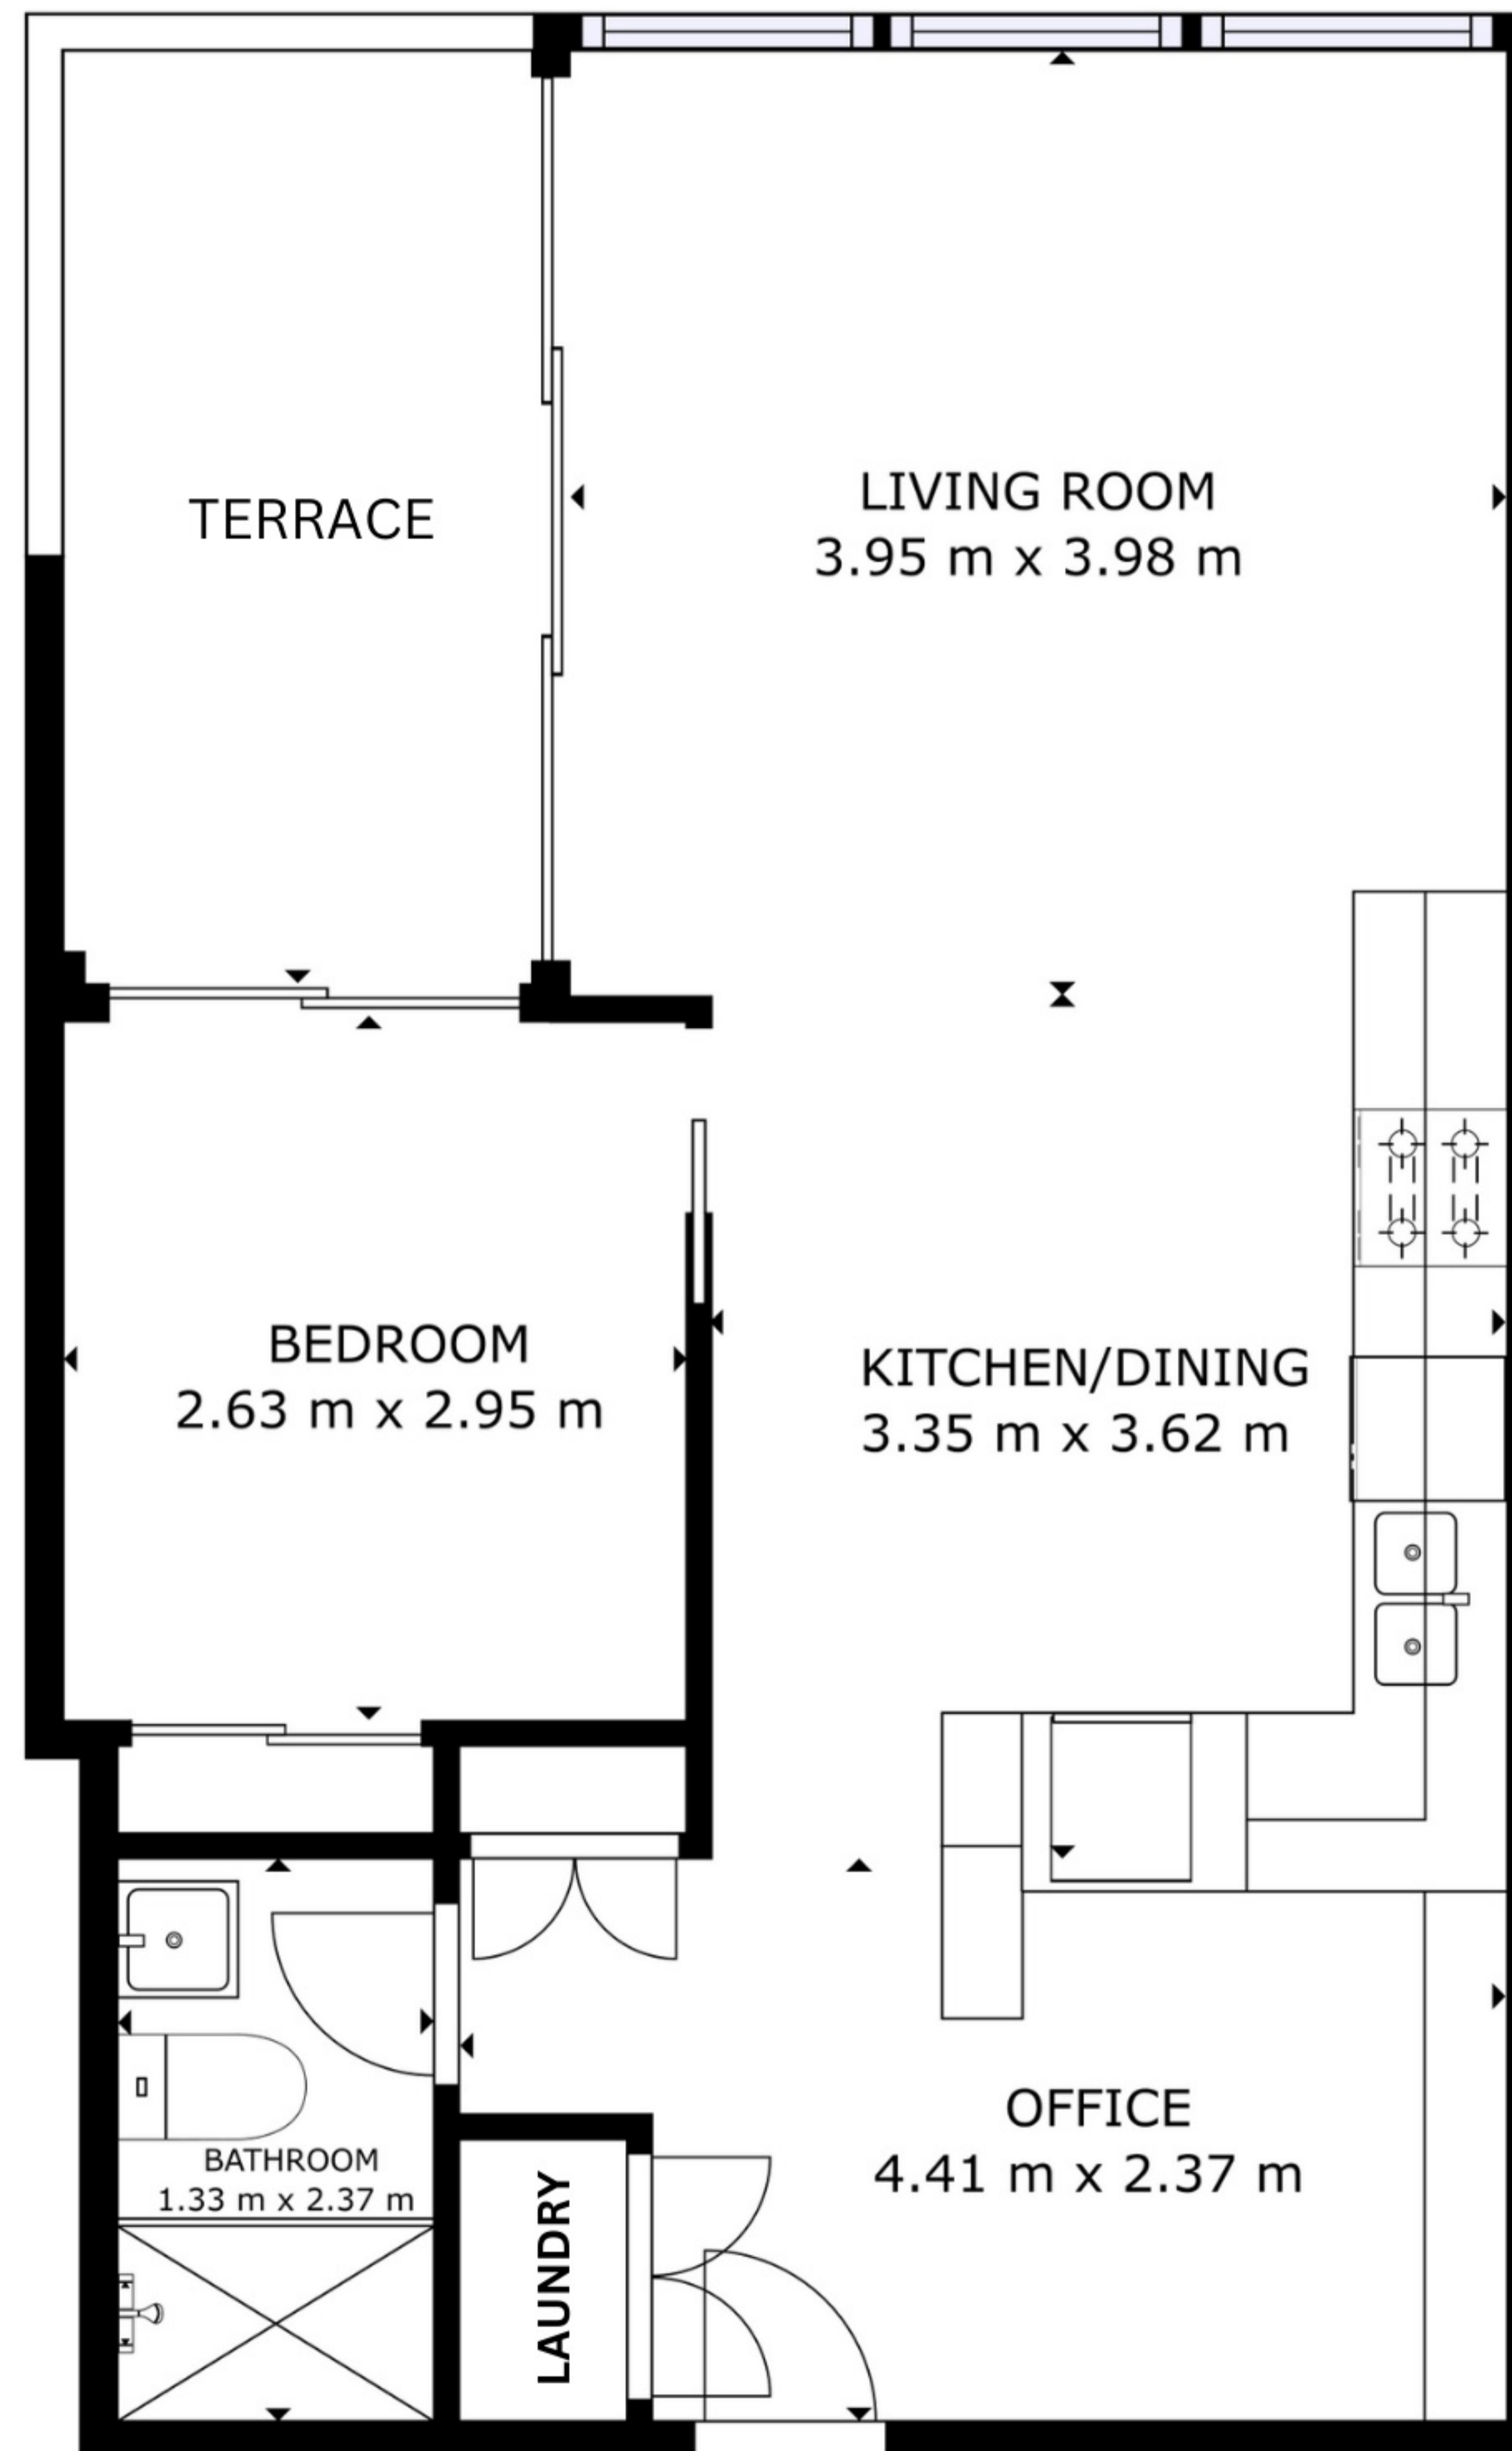

A2010/1 Network Pl, North Ryde,
NSW, 2113

Storage

Apartment size: 60 sqm

1 Storage: 61 sqm

Total size including storage: 61 sqm

All dimensions and sizes on this floor plan are approximate, please refer to contract for exact measurements.