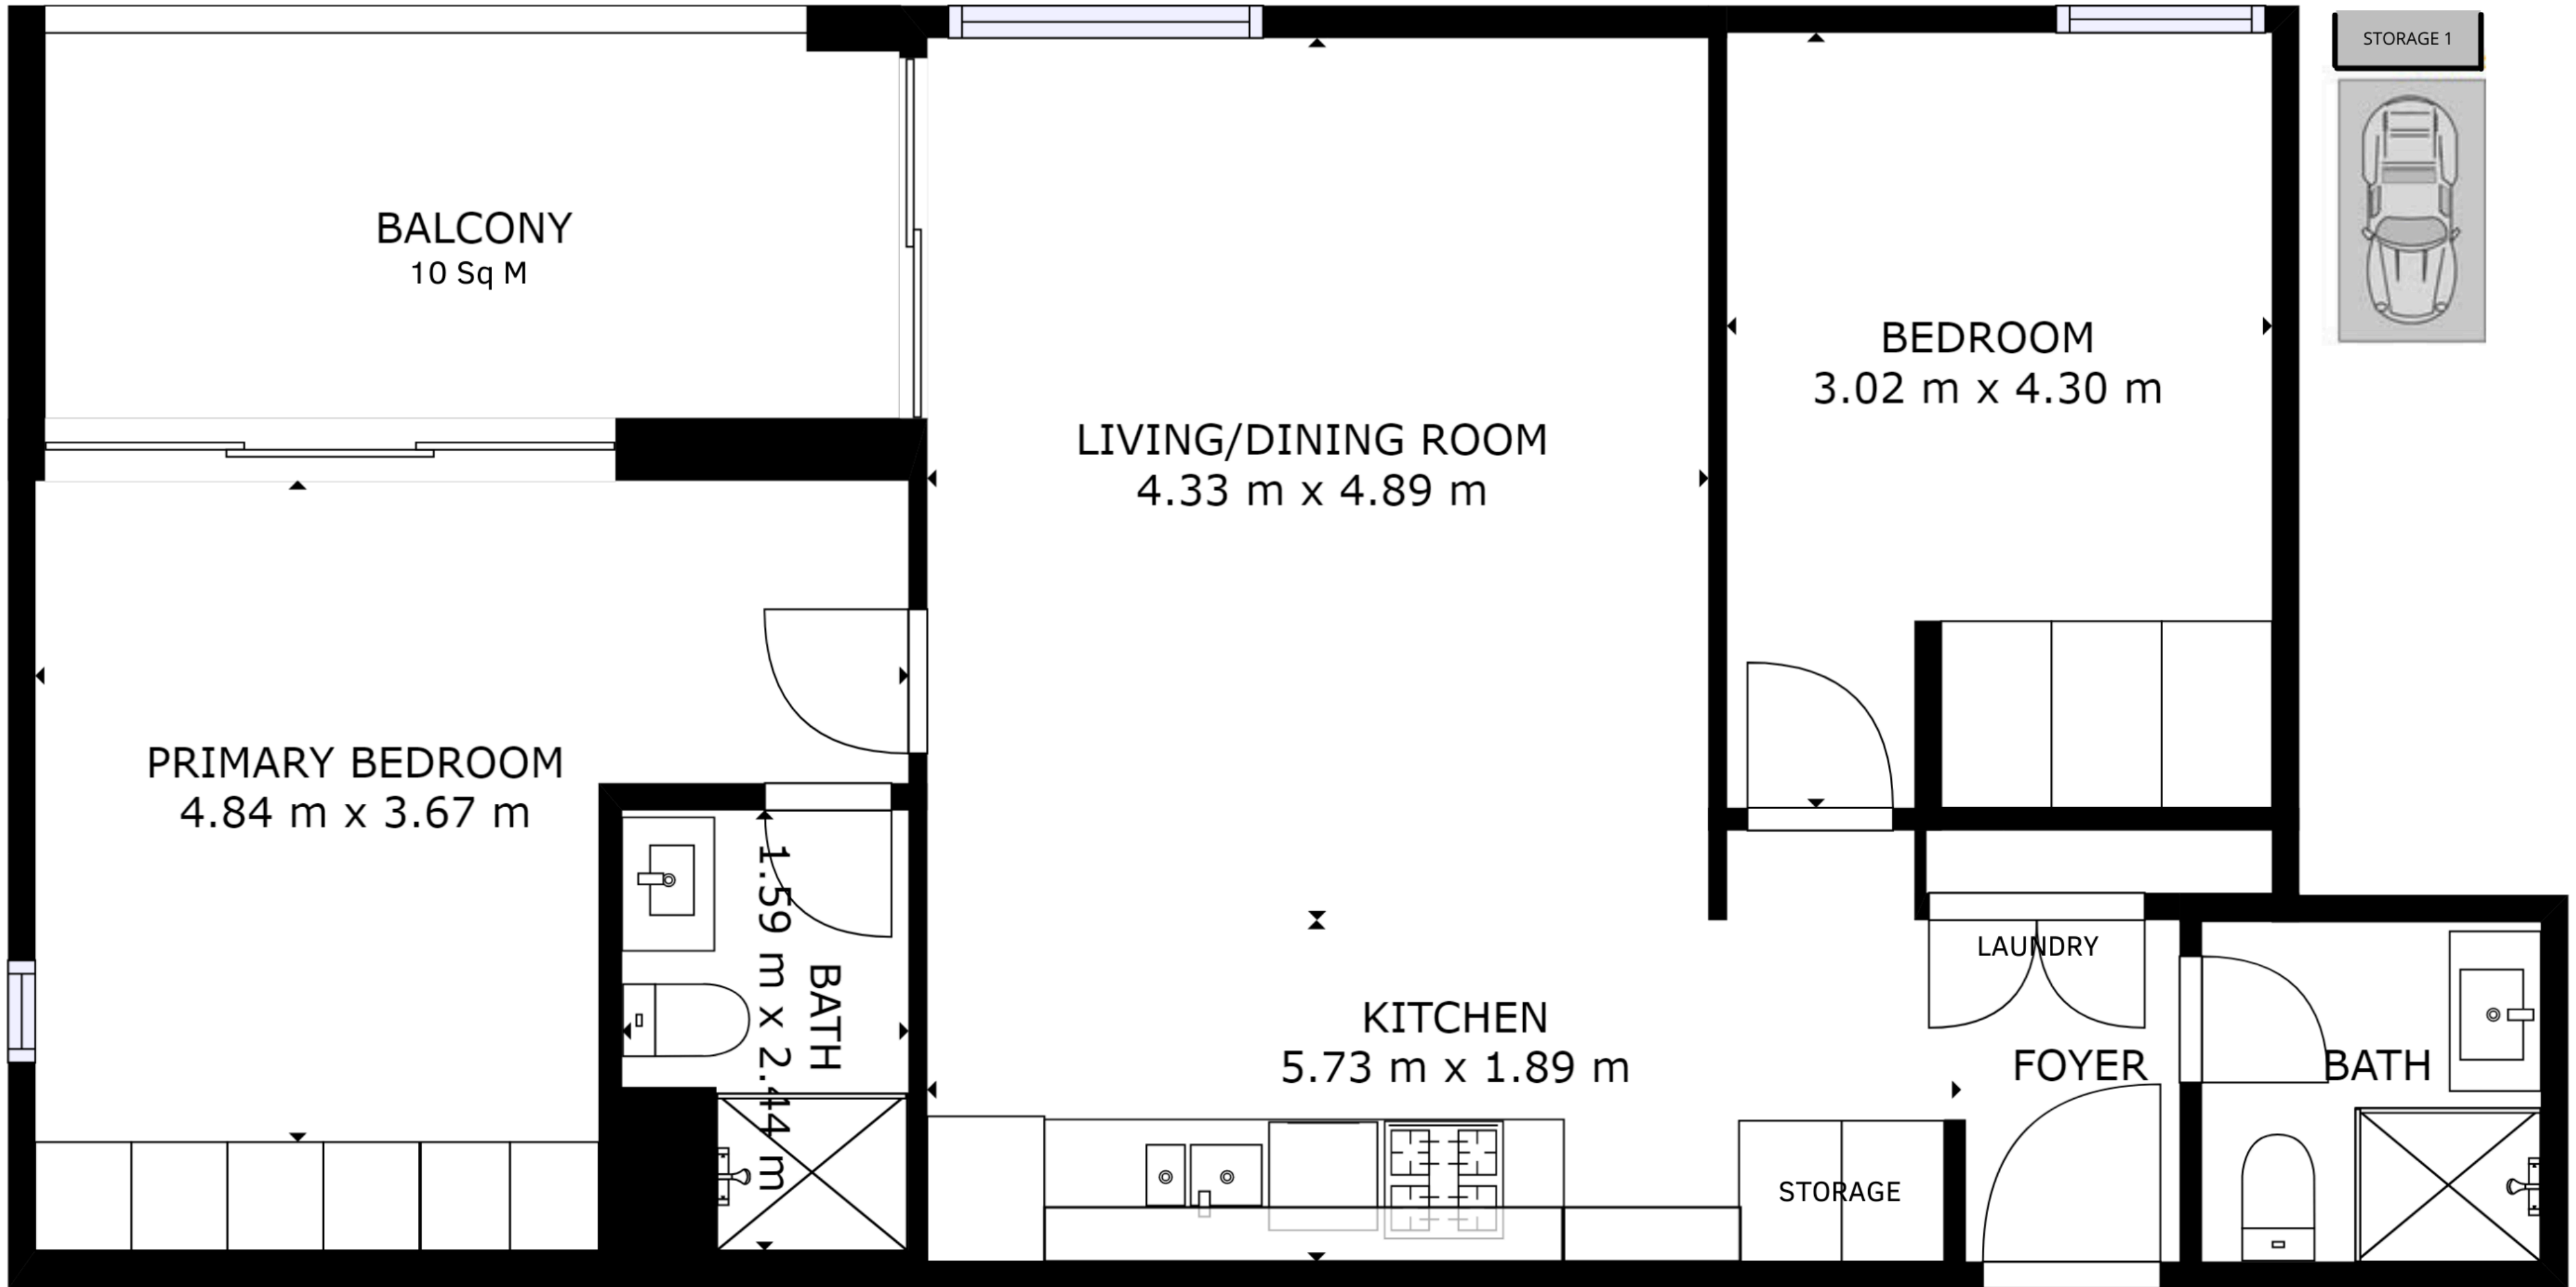

3802/21 Scotsman St, Forest Lodge

FLOOR 1

Apartment size: 84 sqm
The total size including storage & Car Space : 99 sqm
All dimensions and sizes on this floor plan are approximate, please refer to contract for exact measurements.