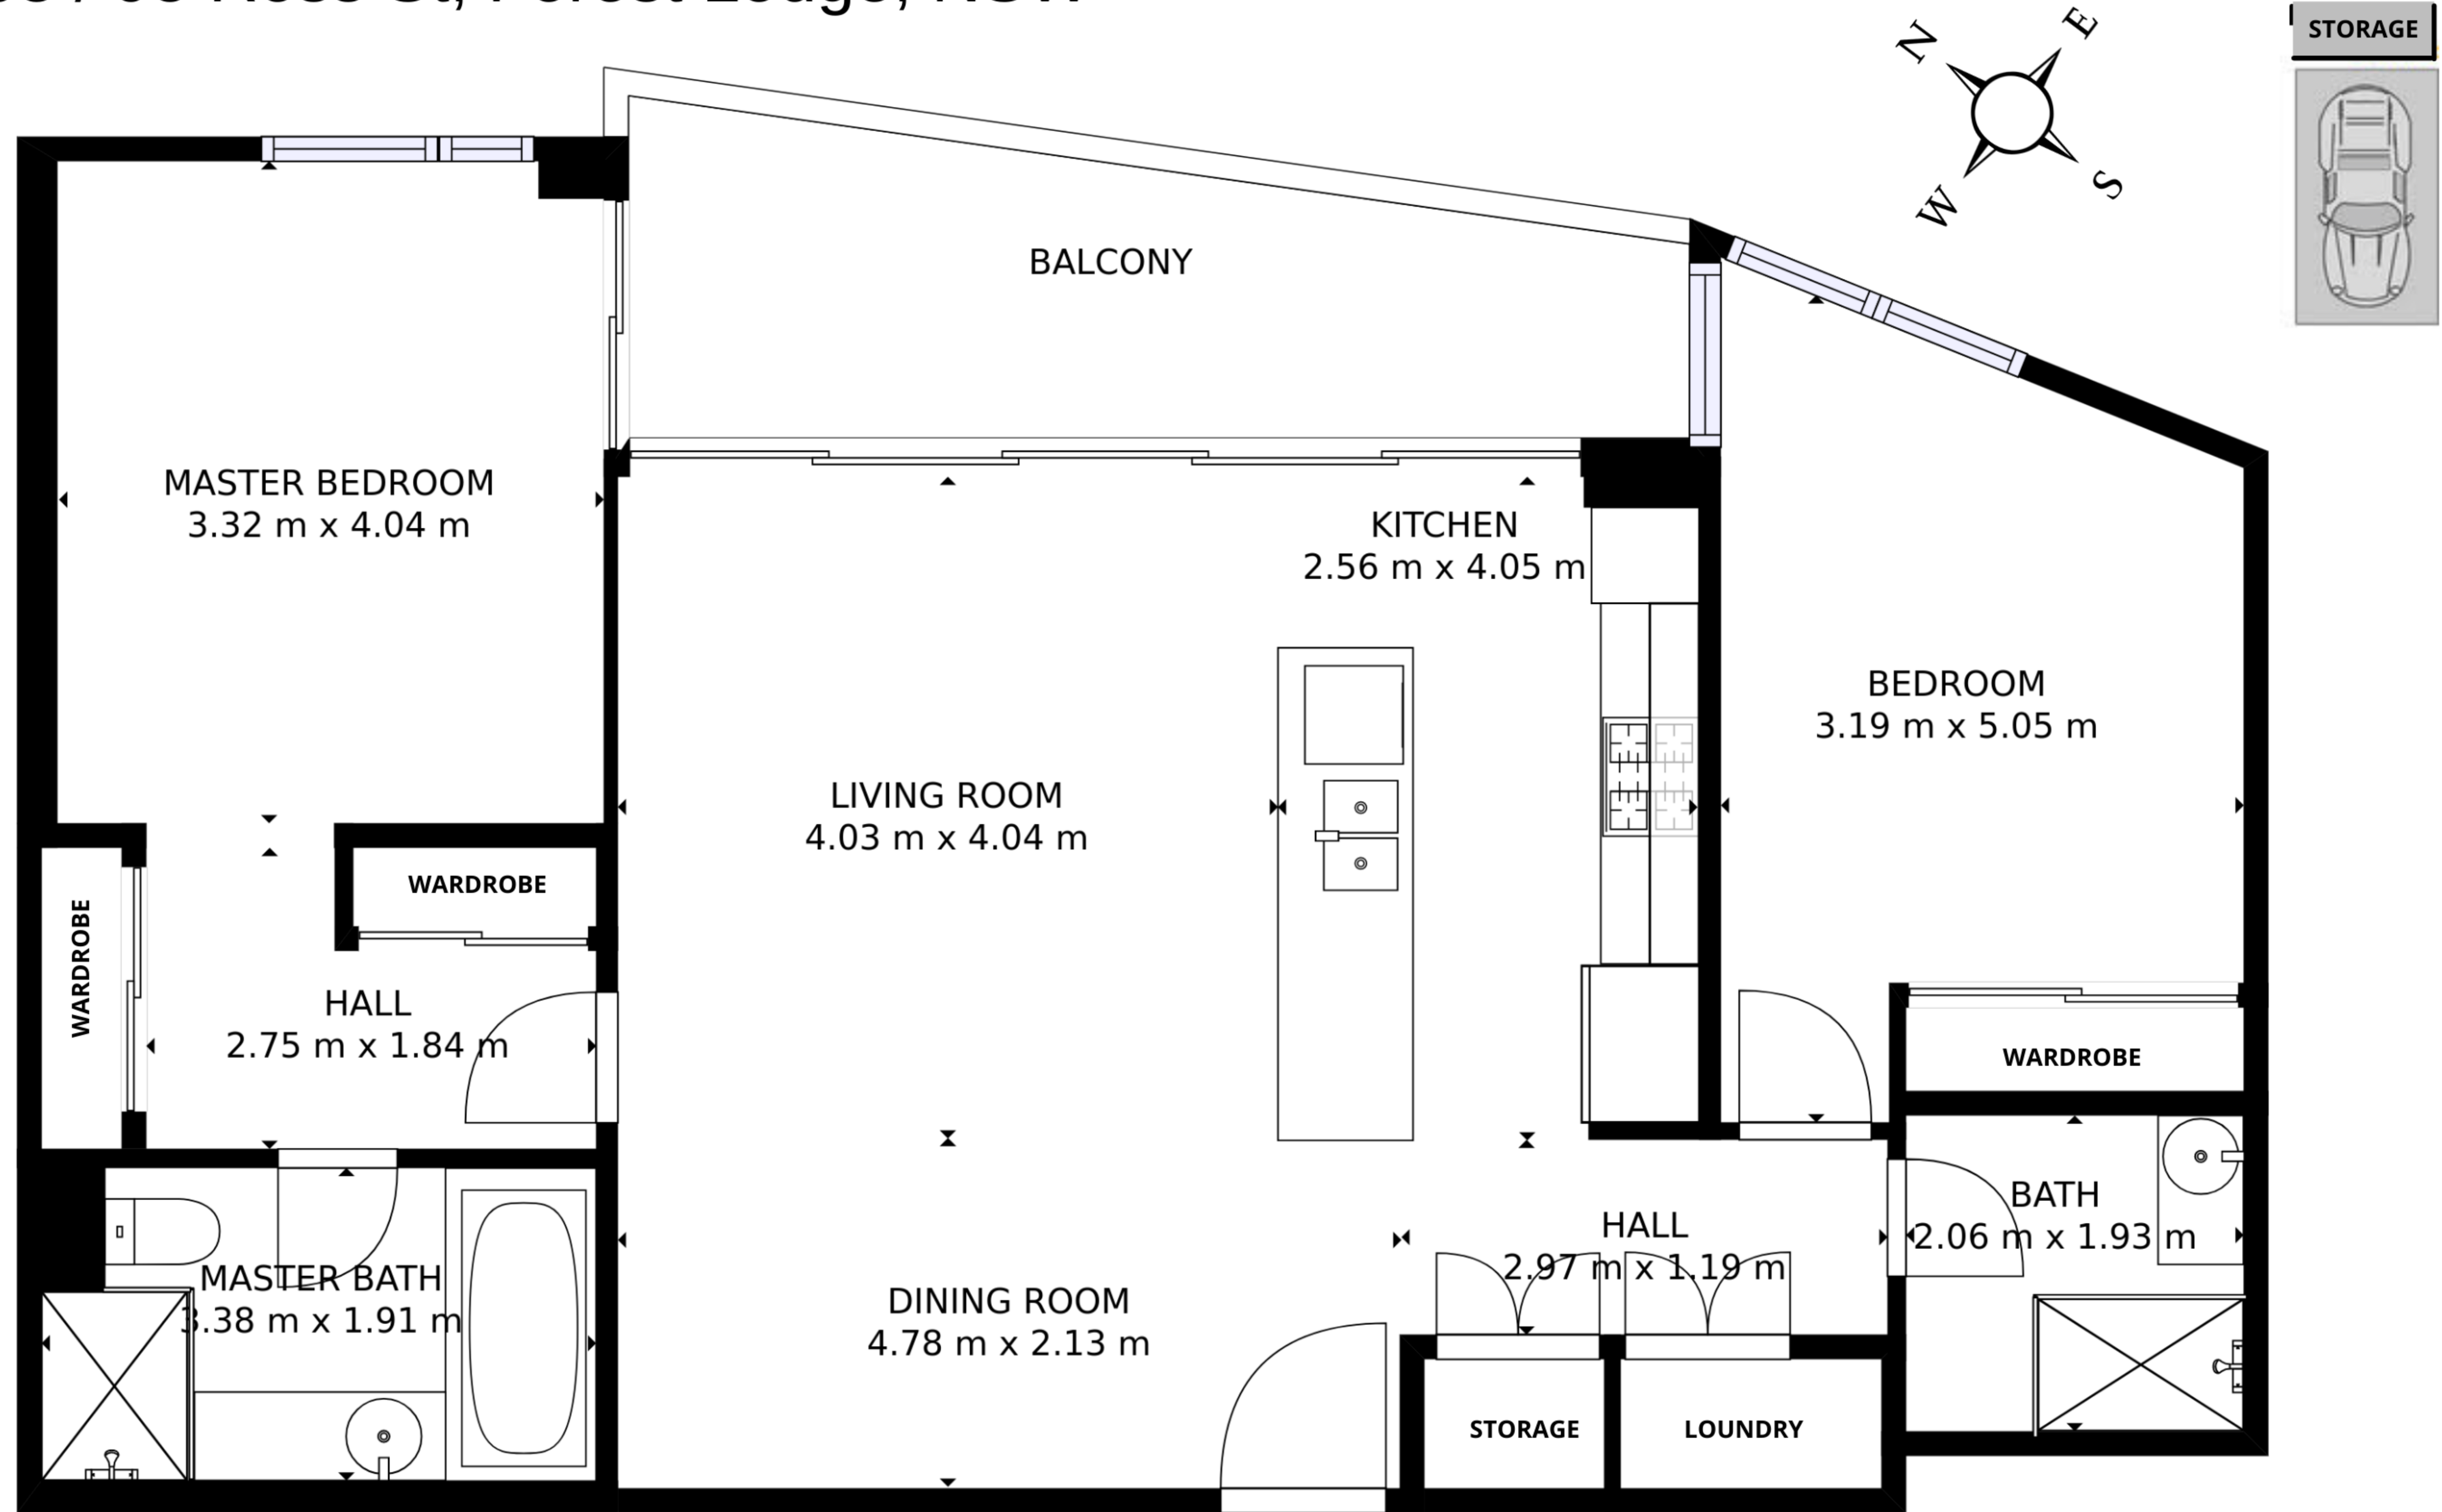

603 / 95 Ross St, Forest Lodge, NSW

Apartment size: 100 sqm
The total size including storage & Car Space : 117 sqm
All dimensions and sizes on this floor plan are approximate, please refer to contract for exact measurements.