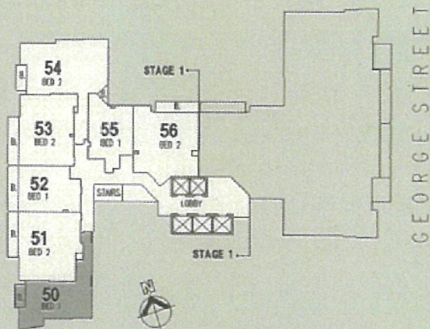

The Summit

569-589 GEORGE STREET STAGE 1

LEVEL 6 - 30

UNITS - (1 + TERRACE),

8, 15, 22, 29, 36, 43, 50,
57, 64, 71, 78, 85, 92, 99,
106, 113, 120, 127, 134,
141, 148, 155, 162, 170

TYPICAL 1 BED + STUDY
AREA = 80 m²