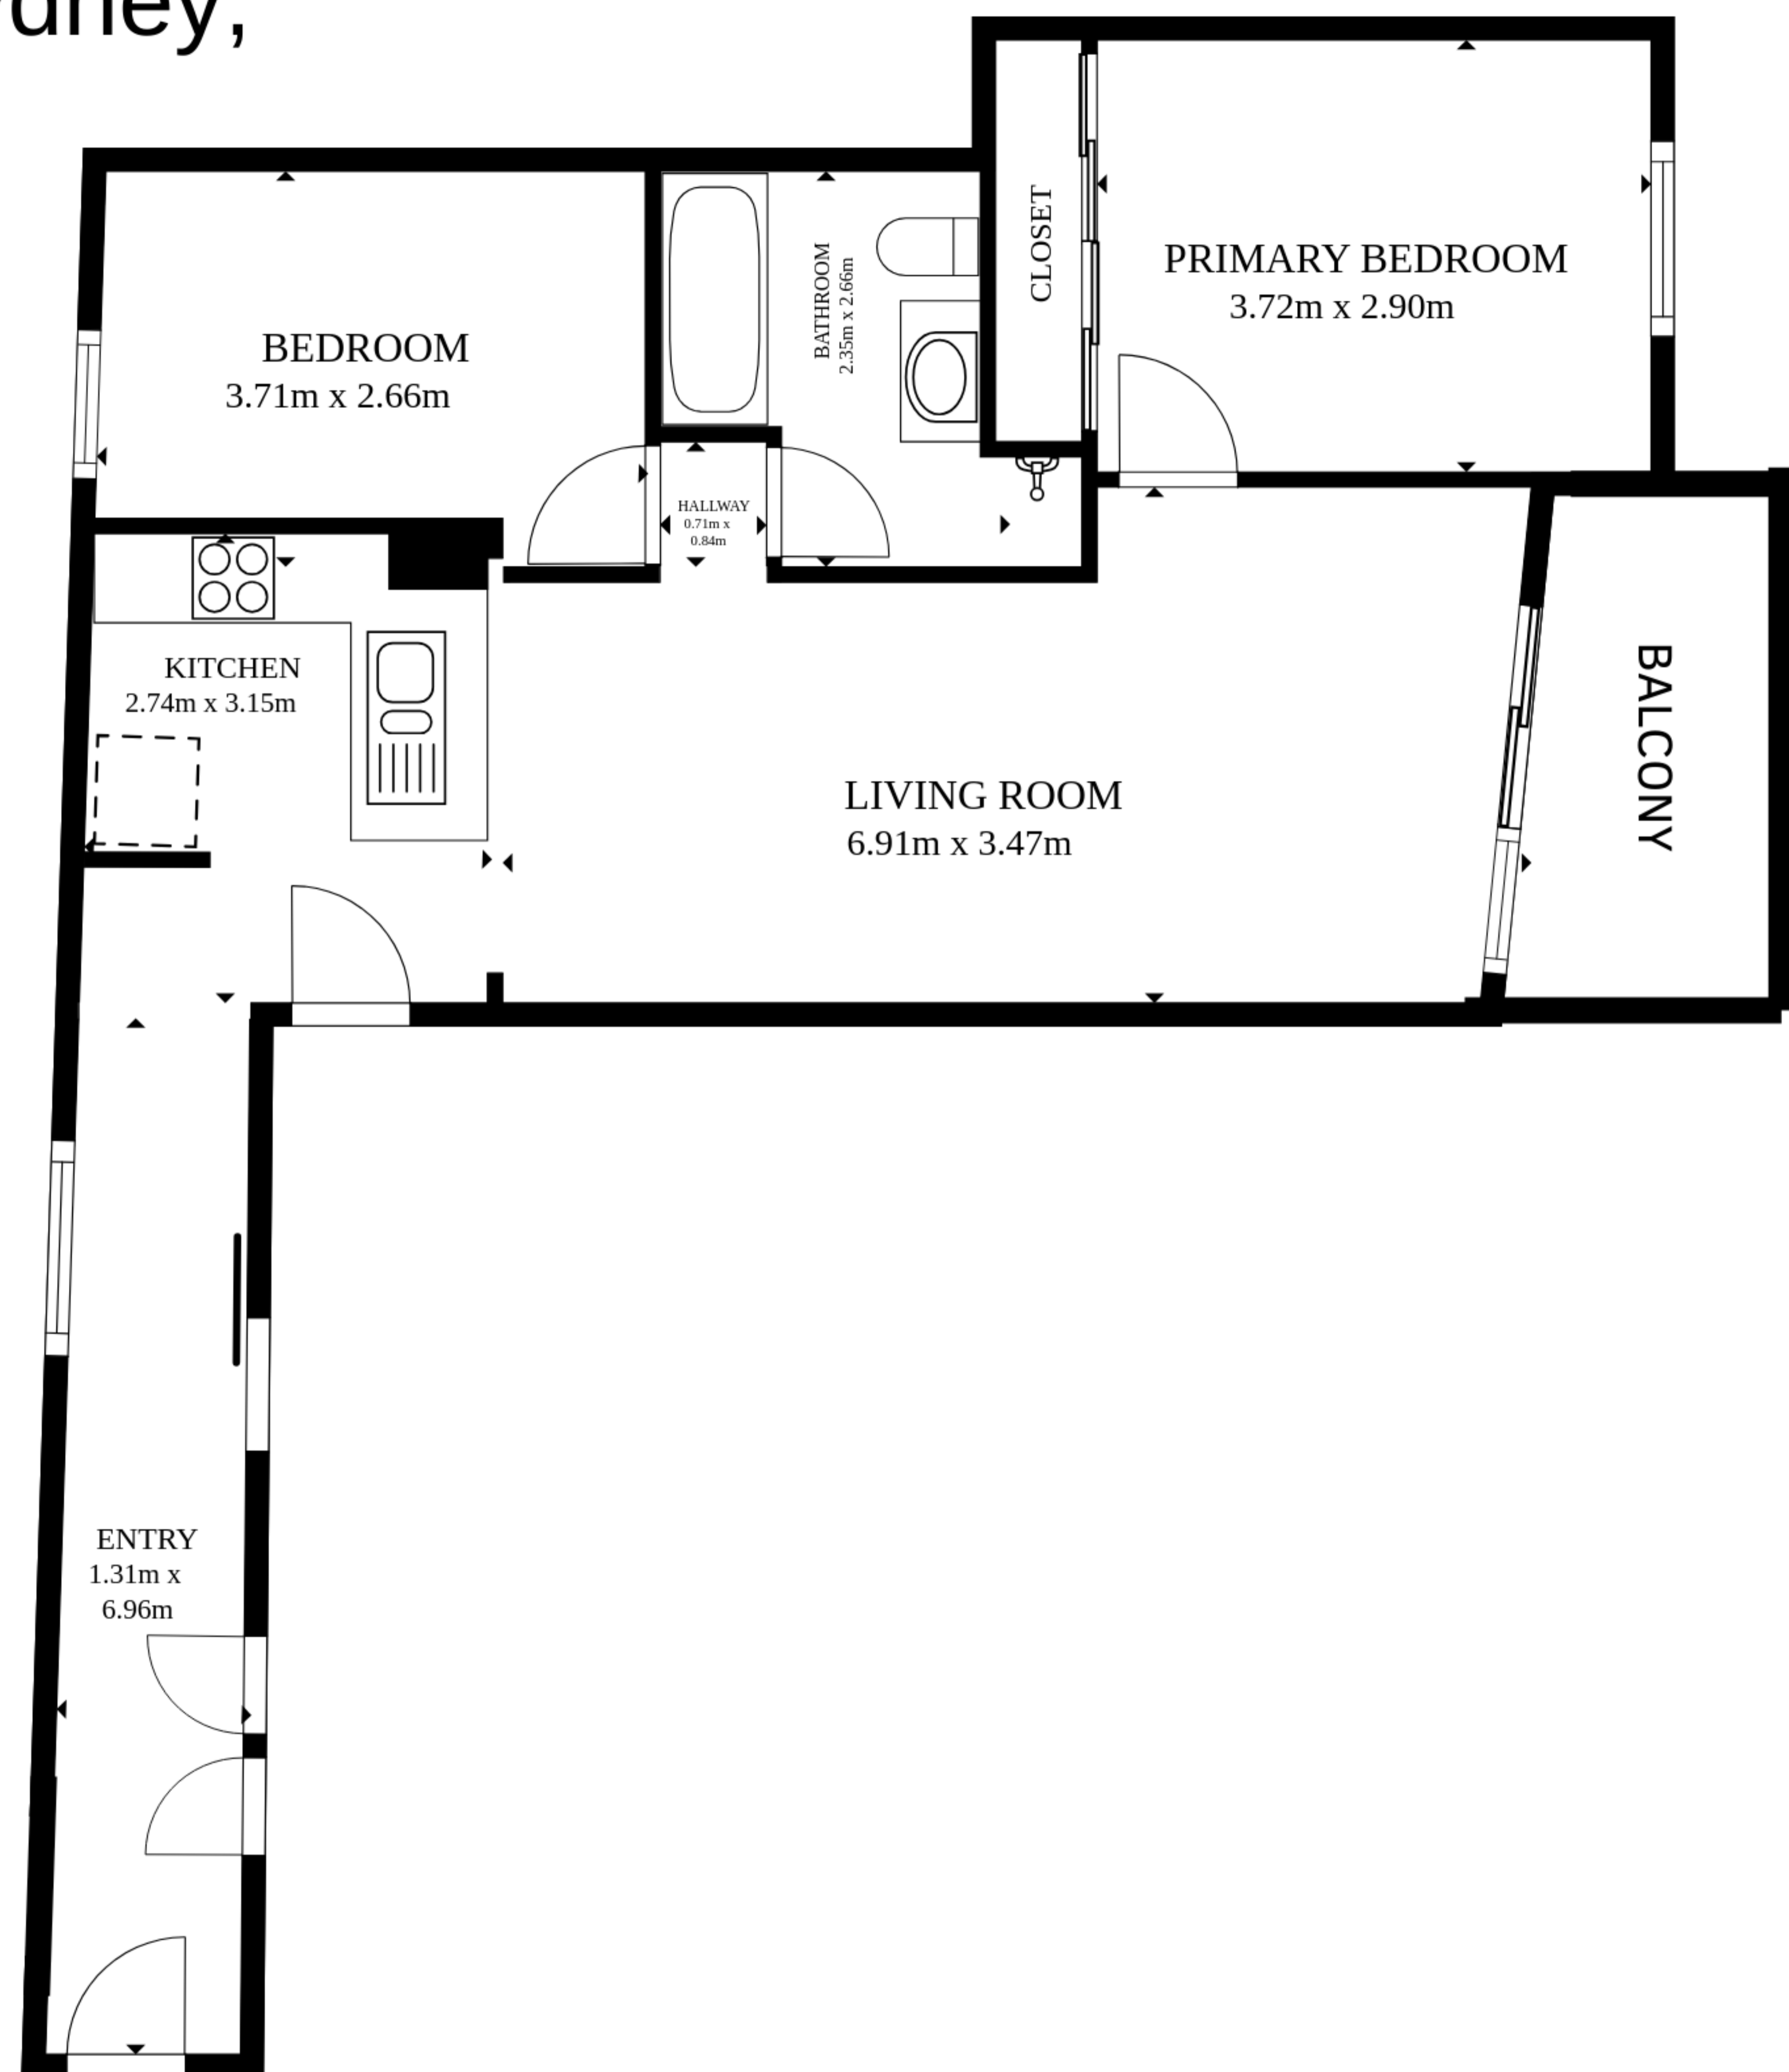

50 / 569 George St, Sydney,  
2000, NSW

1x Car Space + 1x Storage

FLOOR PLAN

Apartment size: 81 sqm  
1 Car space + 1 Storage  
Total Area On Strata Title : 114 sqm

All dimensions and sizes on this floor plan are approximate, please refer to contract for exact measurements.