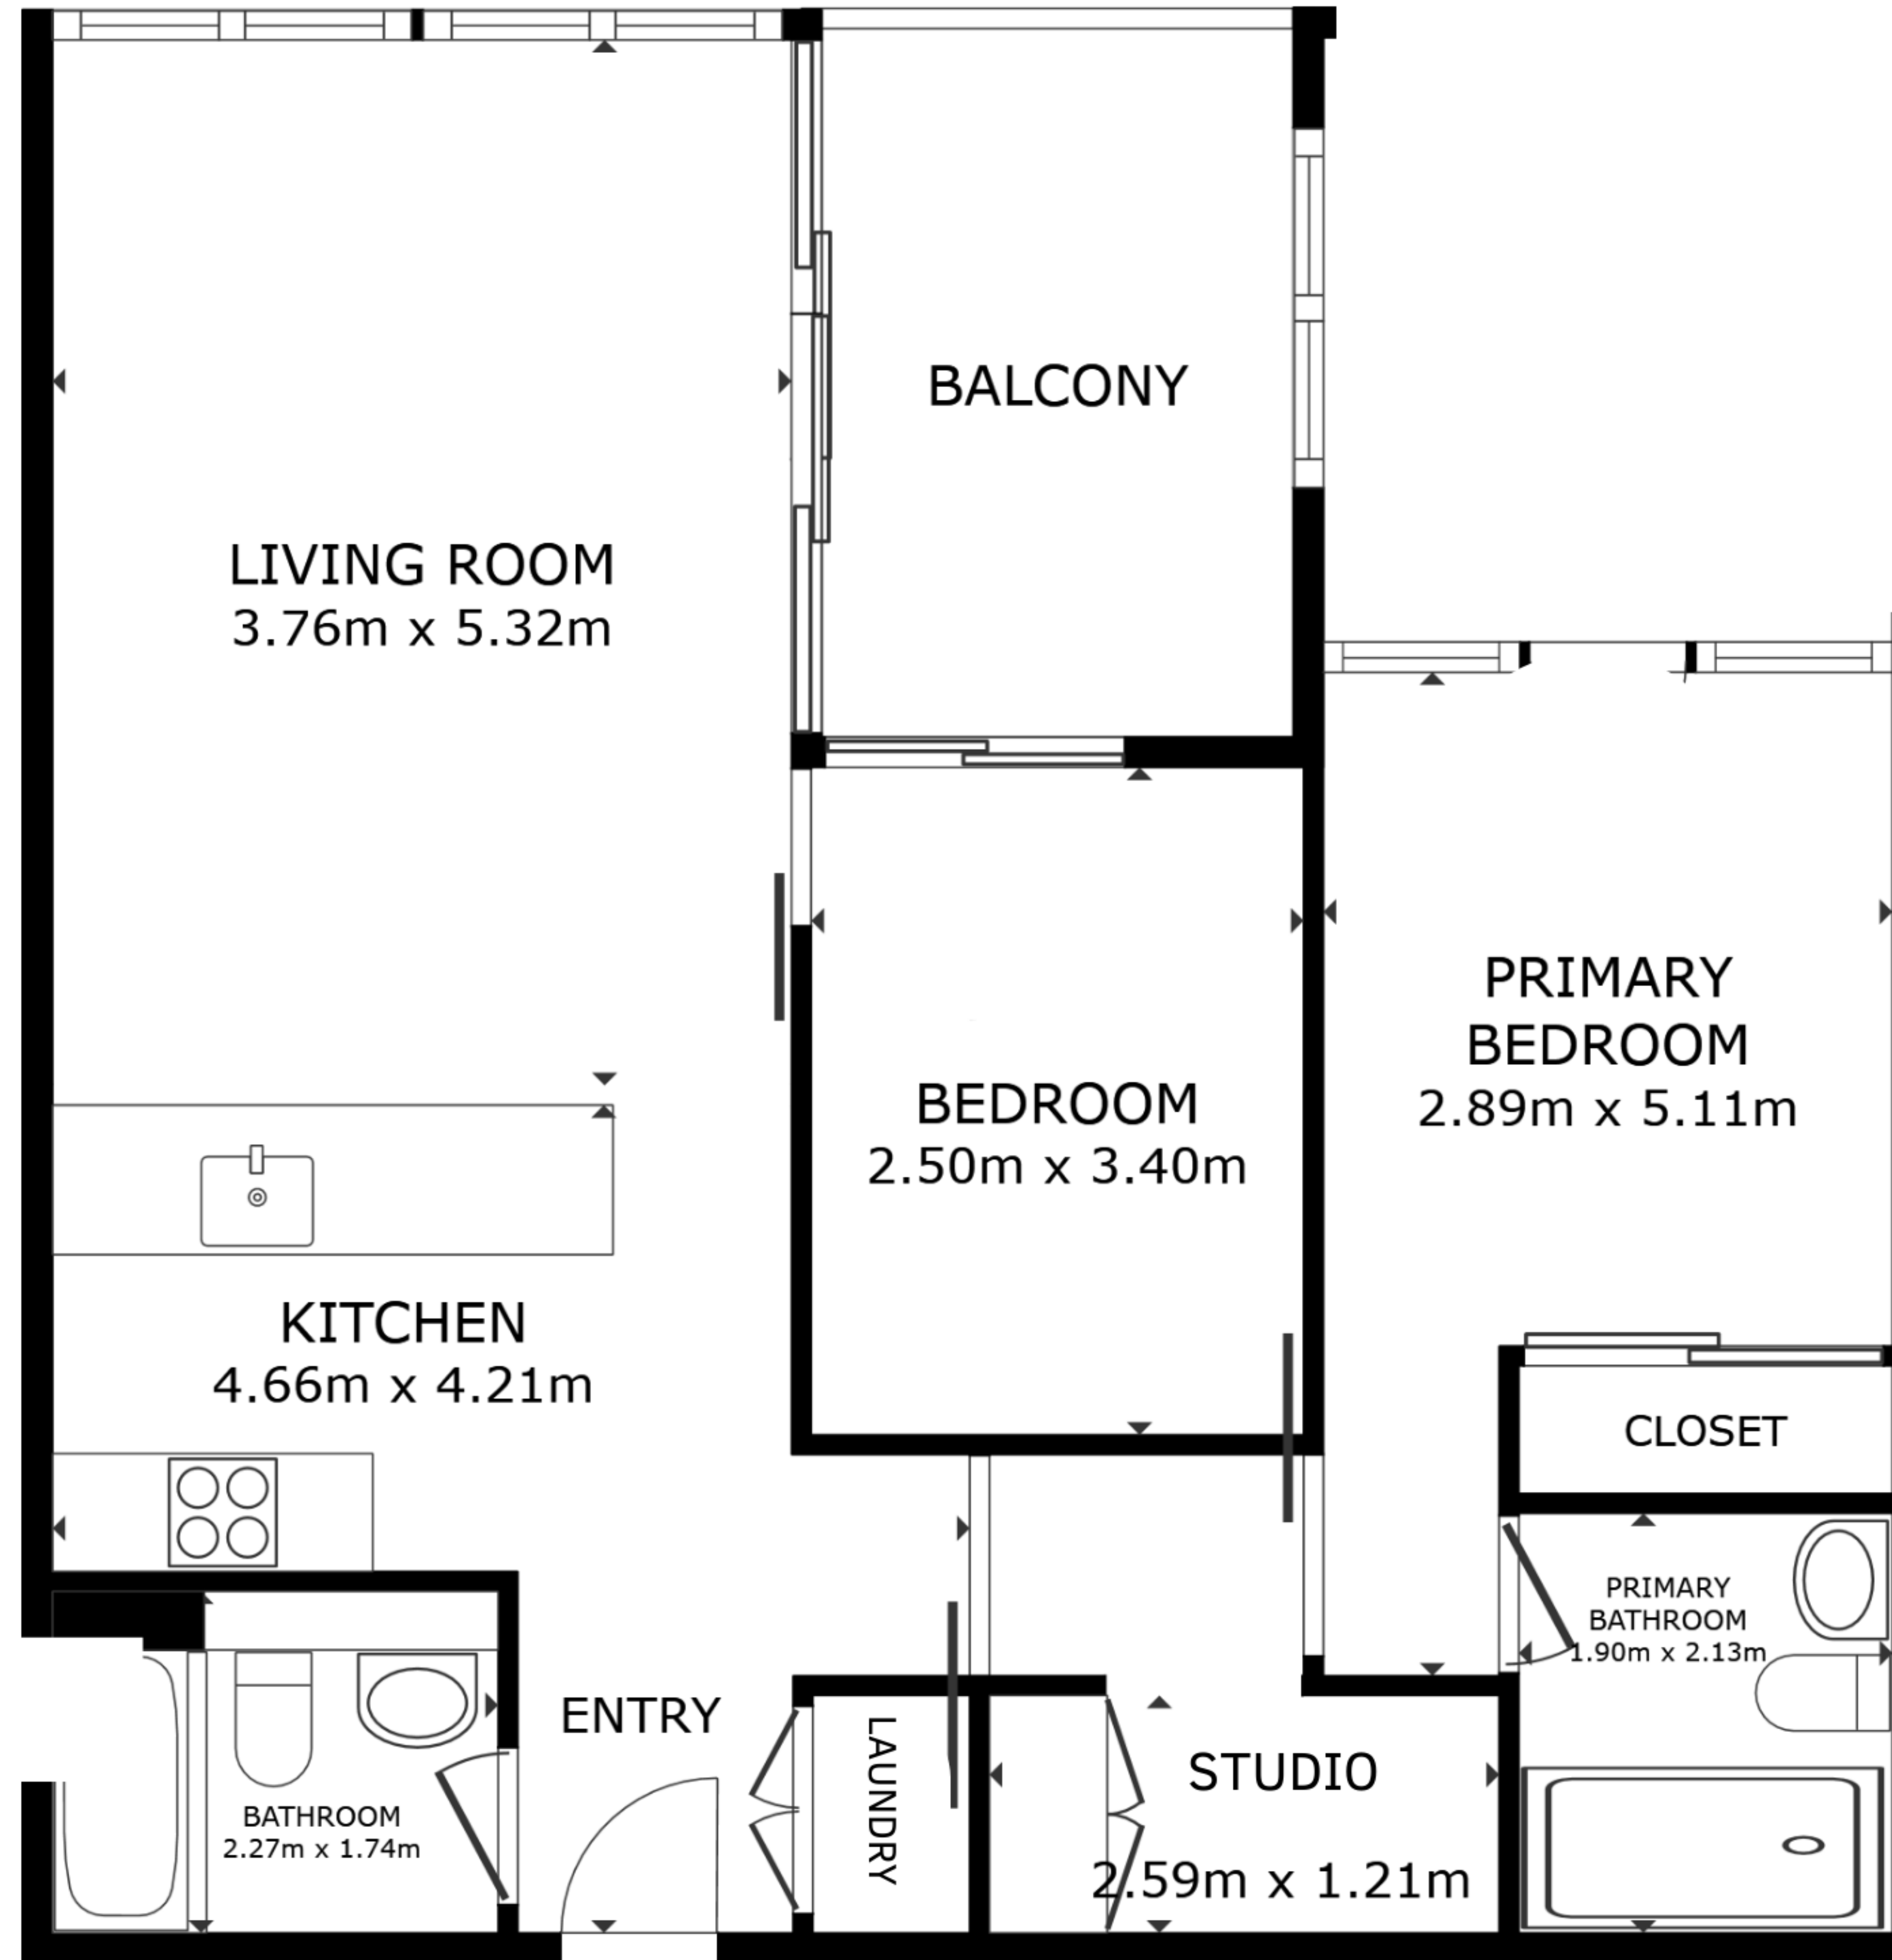

503/5 Network Place, North Ryde, NSW

FLOOR PLAN

Apartment size: 79 sqm

The total size including storage & Car Space : 93 sqm

All dimensions and sizes on this floor plan are approximate, please refer to contract for exact measurements.