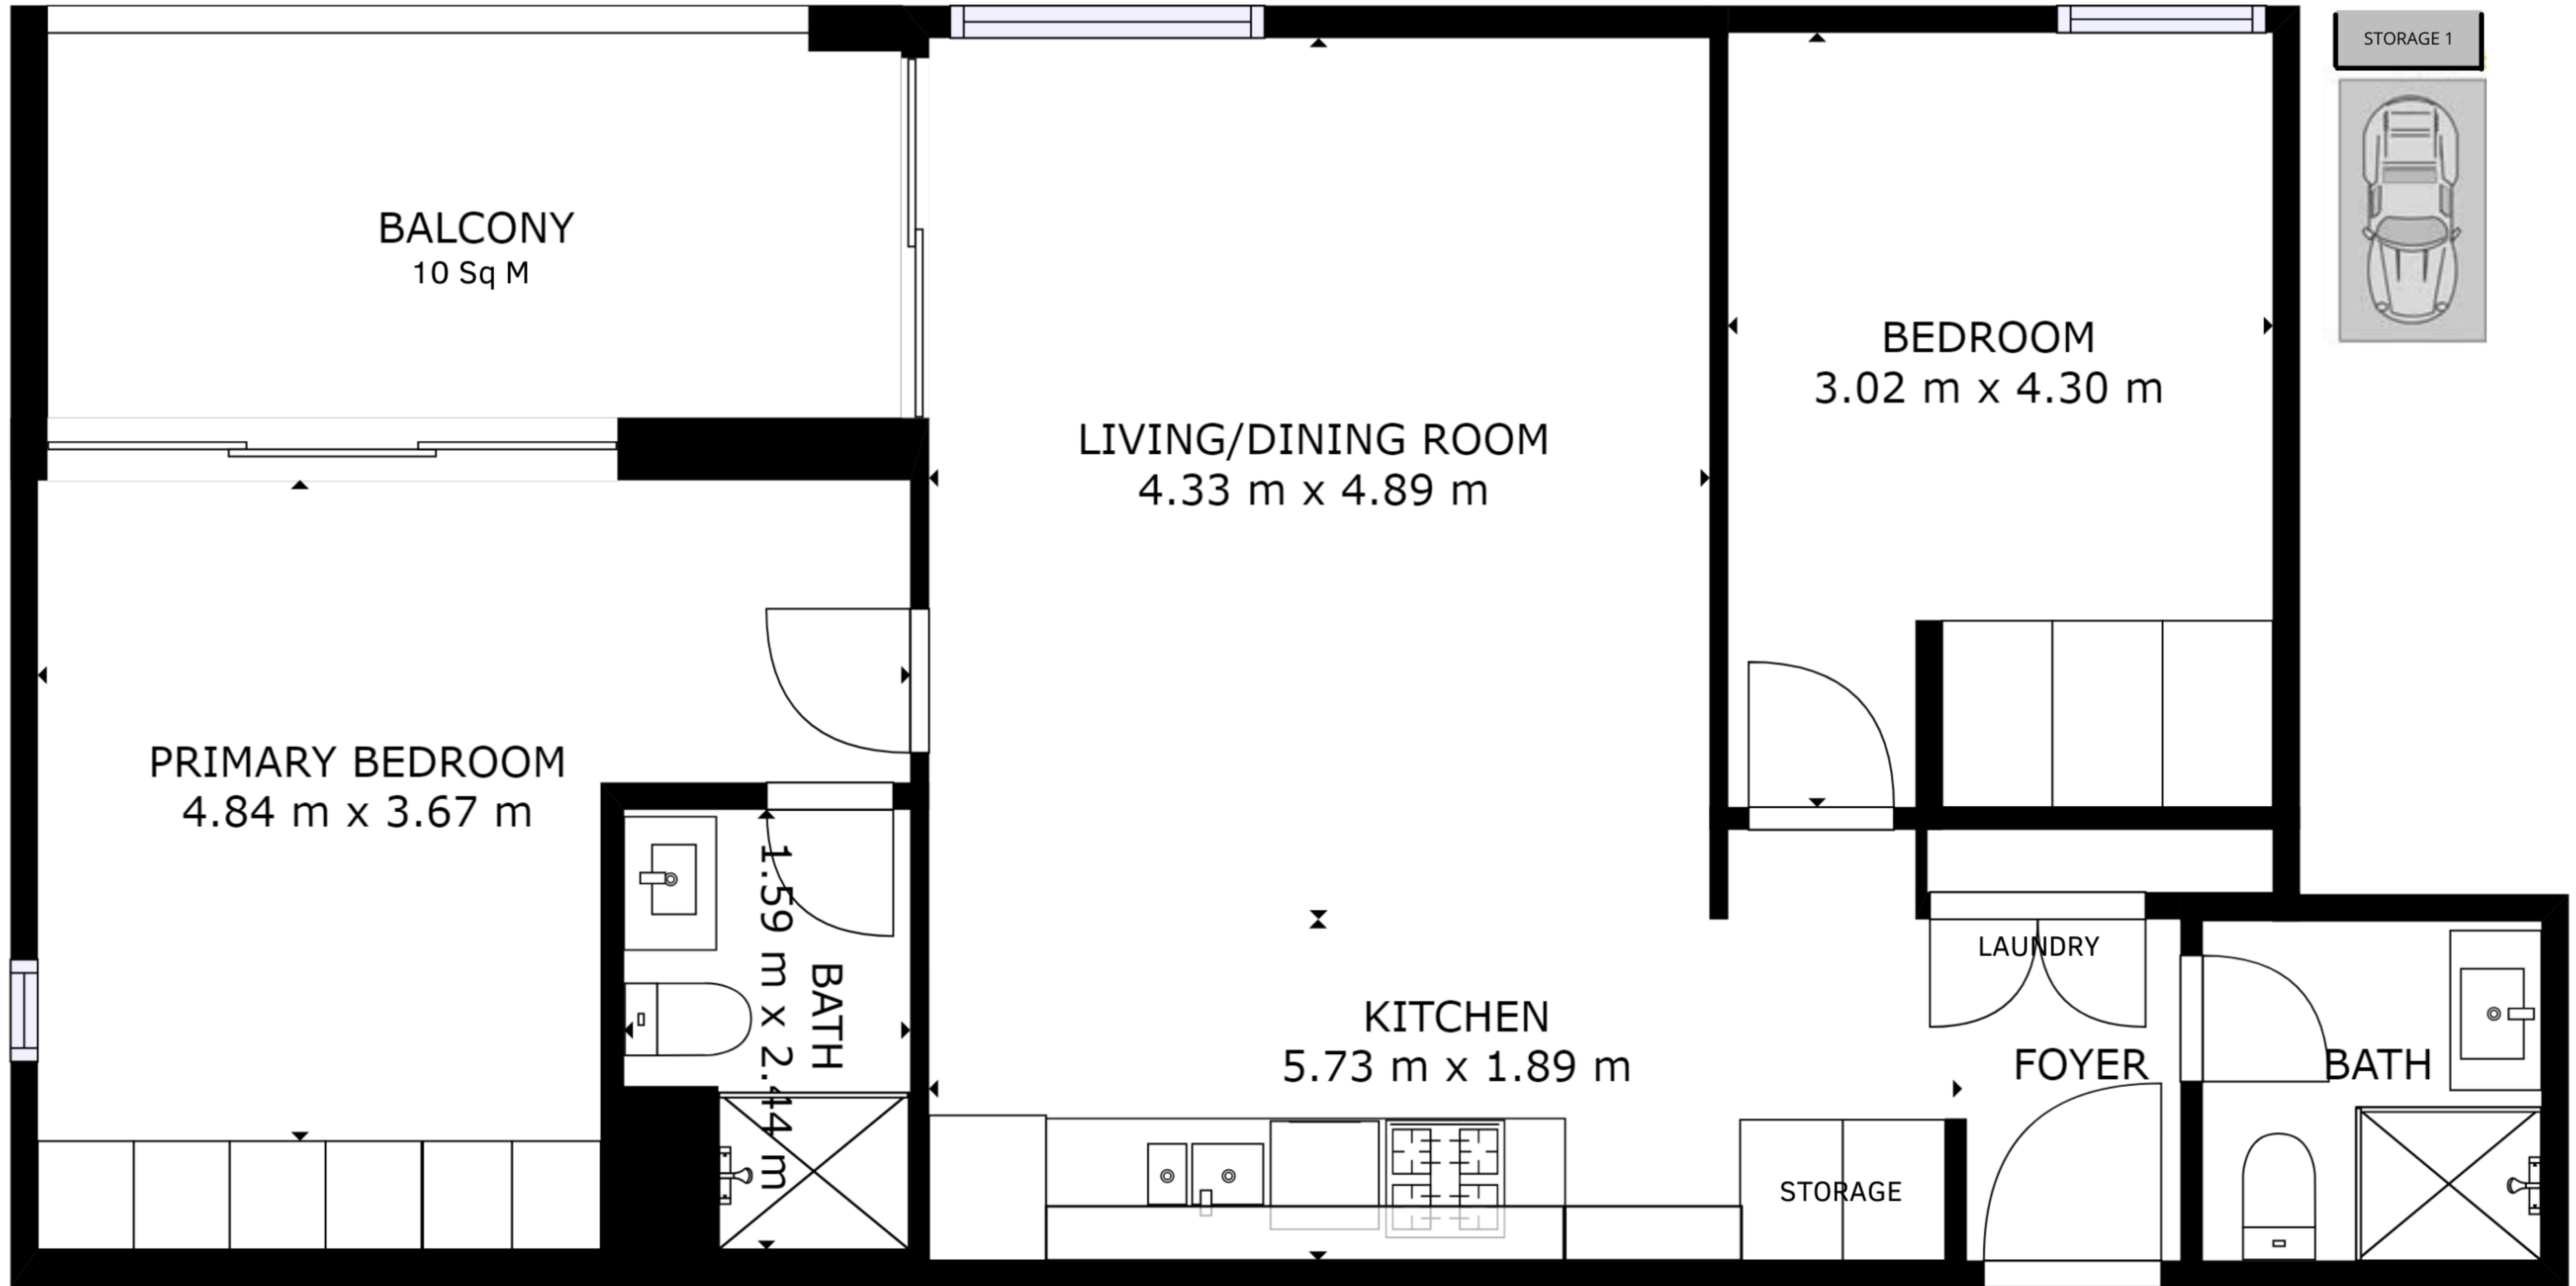

3802/21 Scotsman St, Forest Lodge

FLOOR 1

Apartment size: 84 sqm
The total size including storage & Car Space : 99 sqm
All dimensions and sizes on this floor plan are approximate, please refer to contract for exact measurements.