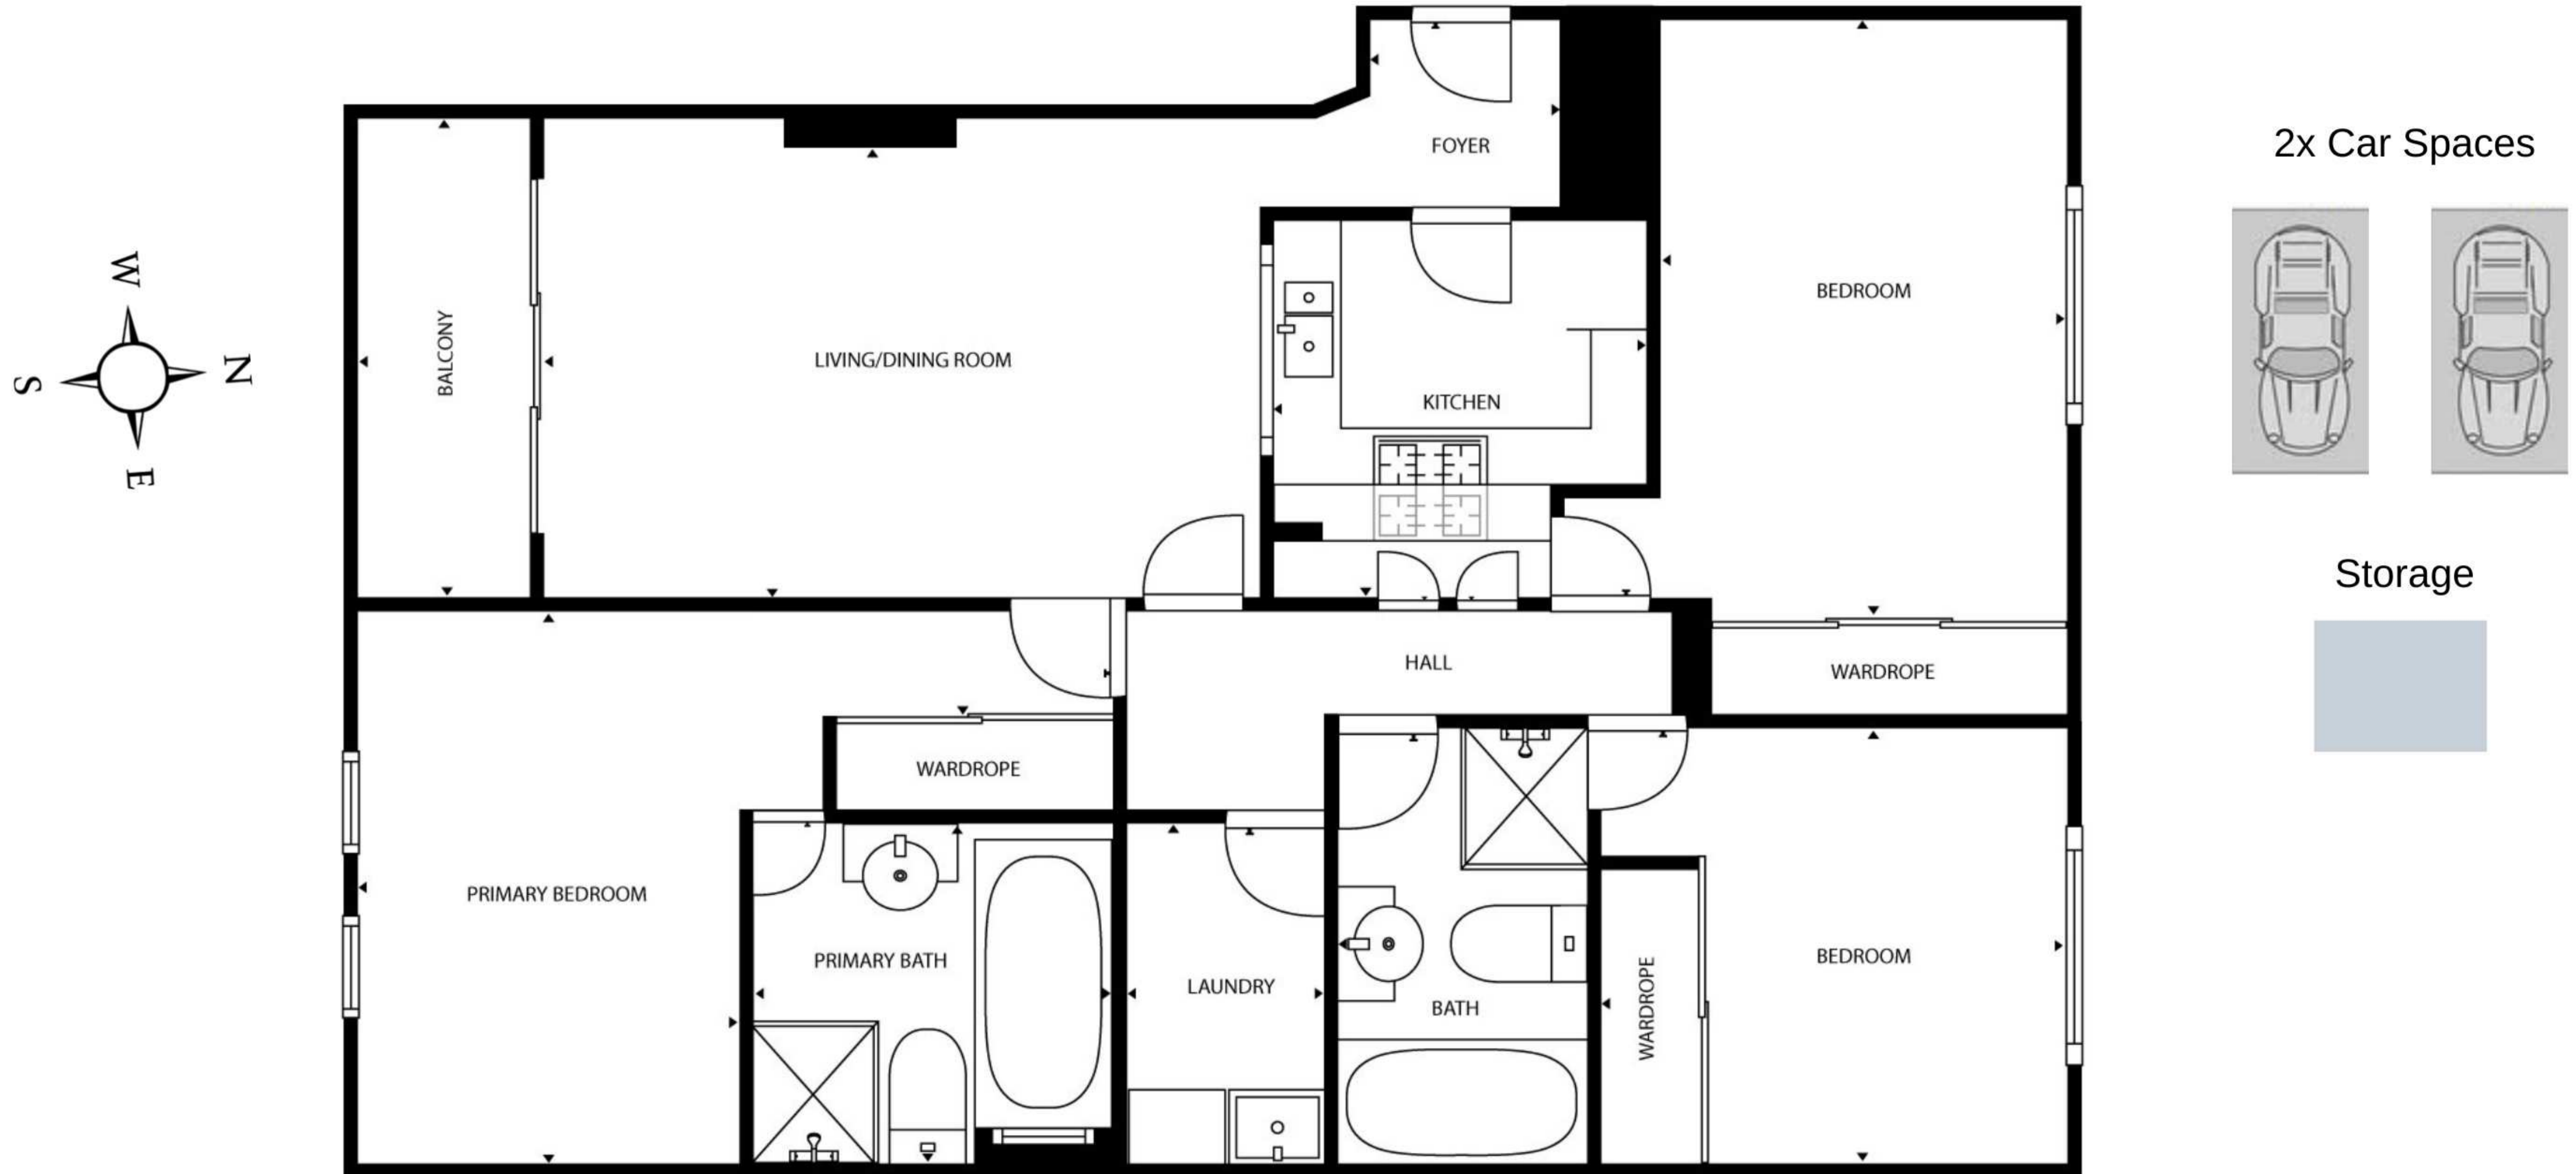

301 / 569 George St,
Sydney, 2000, NSW

Apartment size: 119 sqm

2 Car space + Storage

Total Area On Strata Title : 163 sqm

All dimensions and sizes on this floor plan are approximate, please refer to contract for exact measurements.