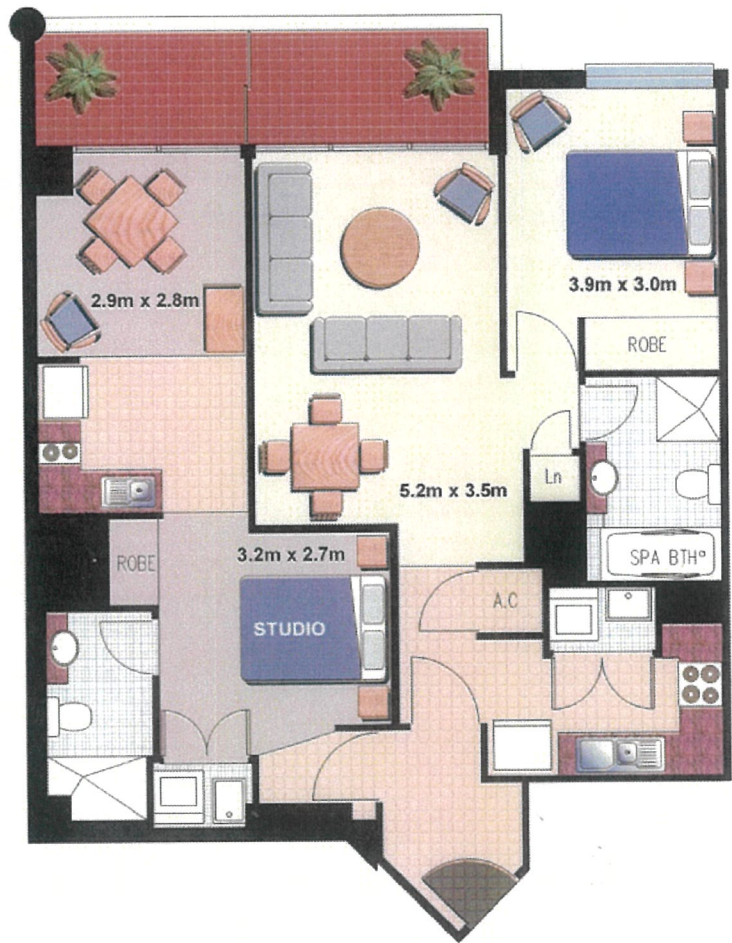

# The Summit

569-589 GEORGE STREET STAGE 1

GEORGE STREET

LEVELS 9-31

**UNITS - 227, 233, 239, 245, 251, 257, 263, 269, 275, 281, 287, 293, 299, 305, 311, 317, 323, 329, 335, 339, 341, 343, 345 — SPA BATH**

2 BED Dual Key Access Apartment  
AREA = 99.8m<sup>2</sup> + carspace