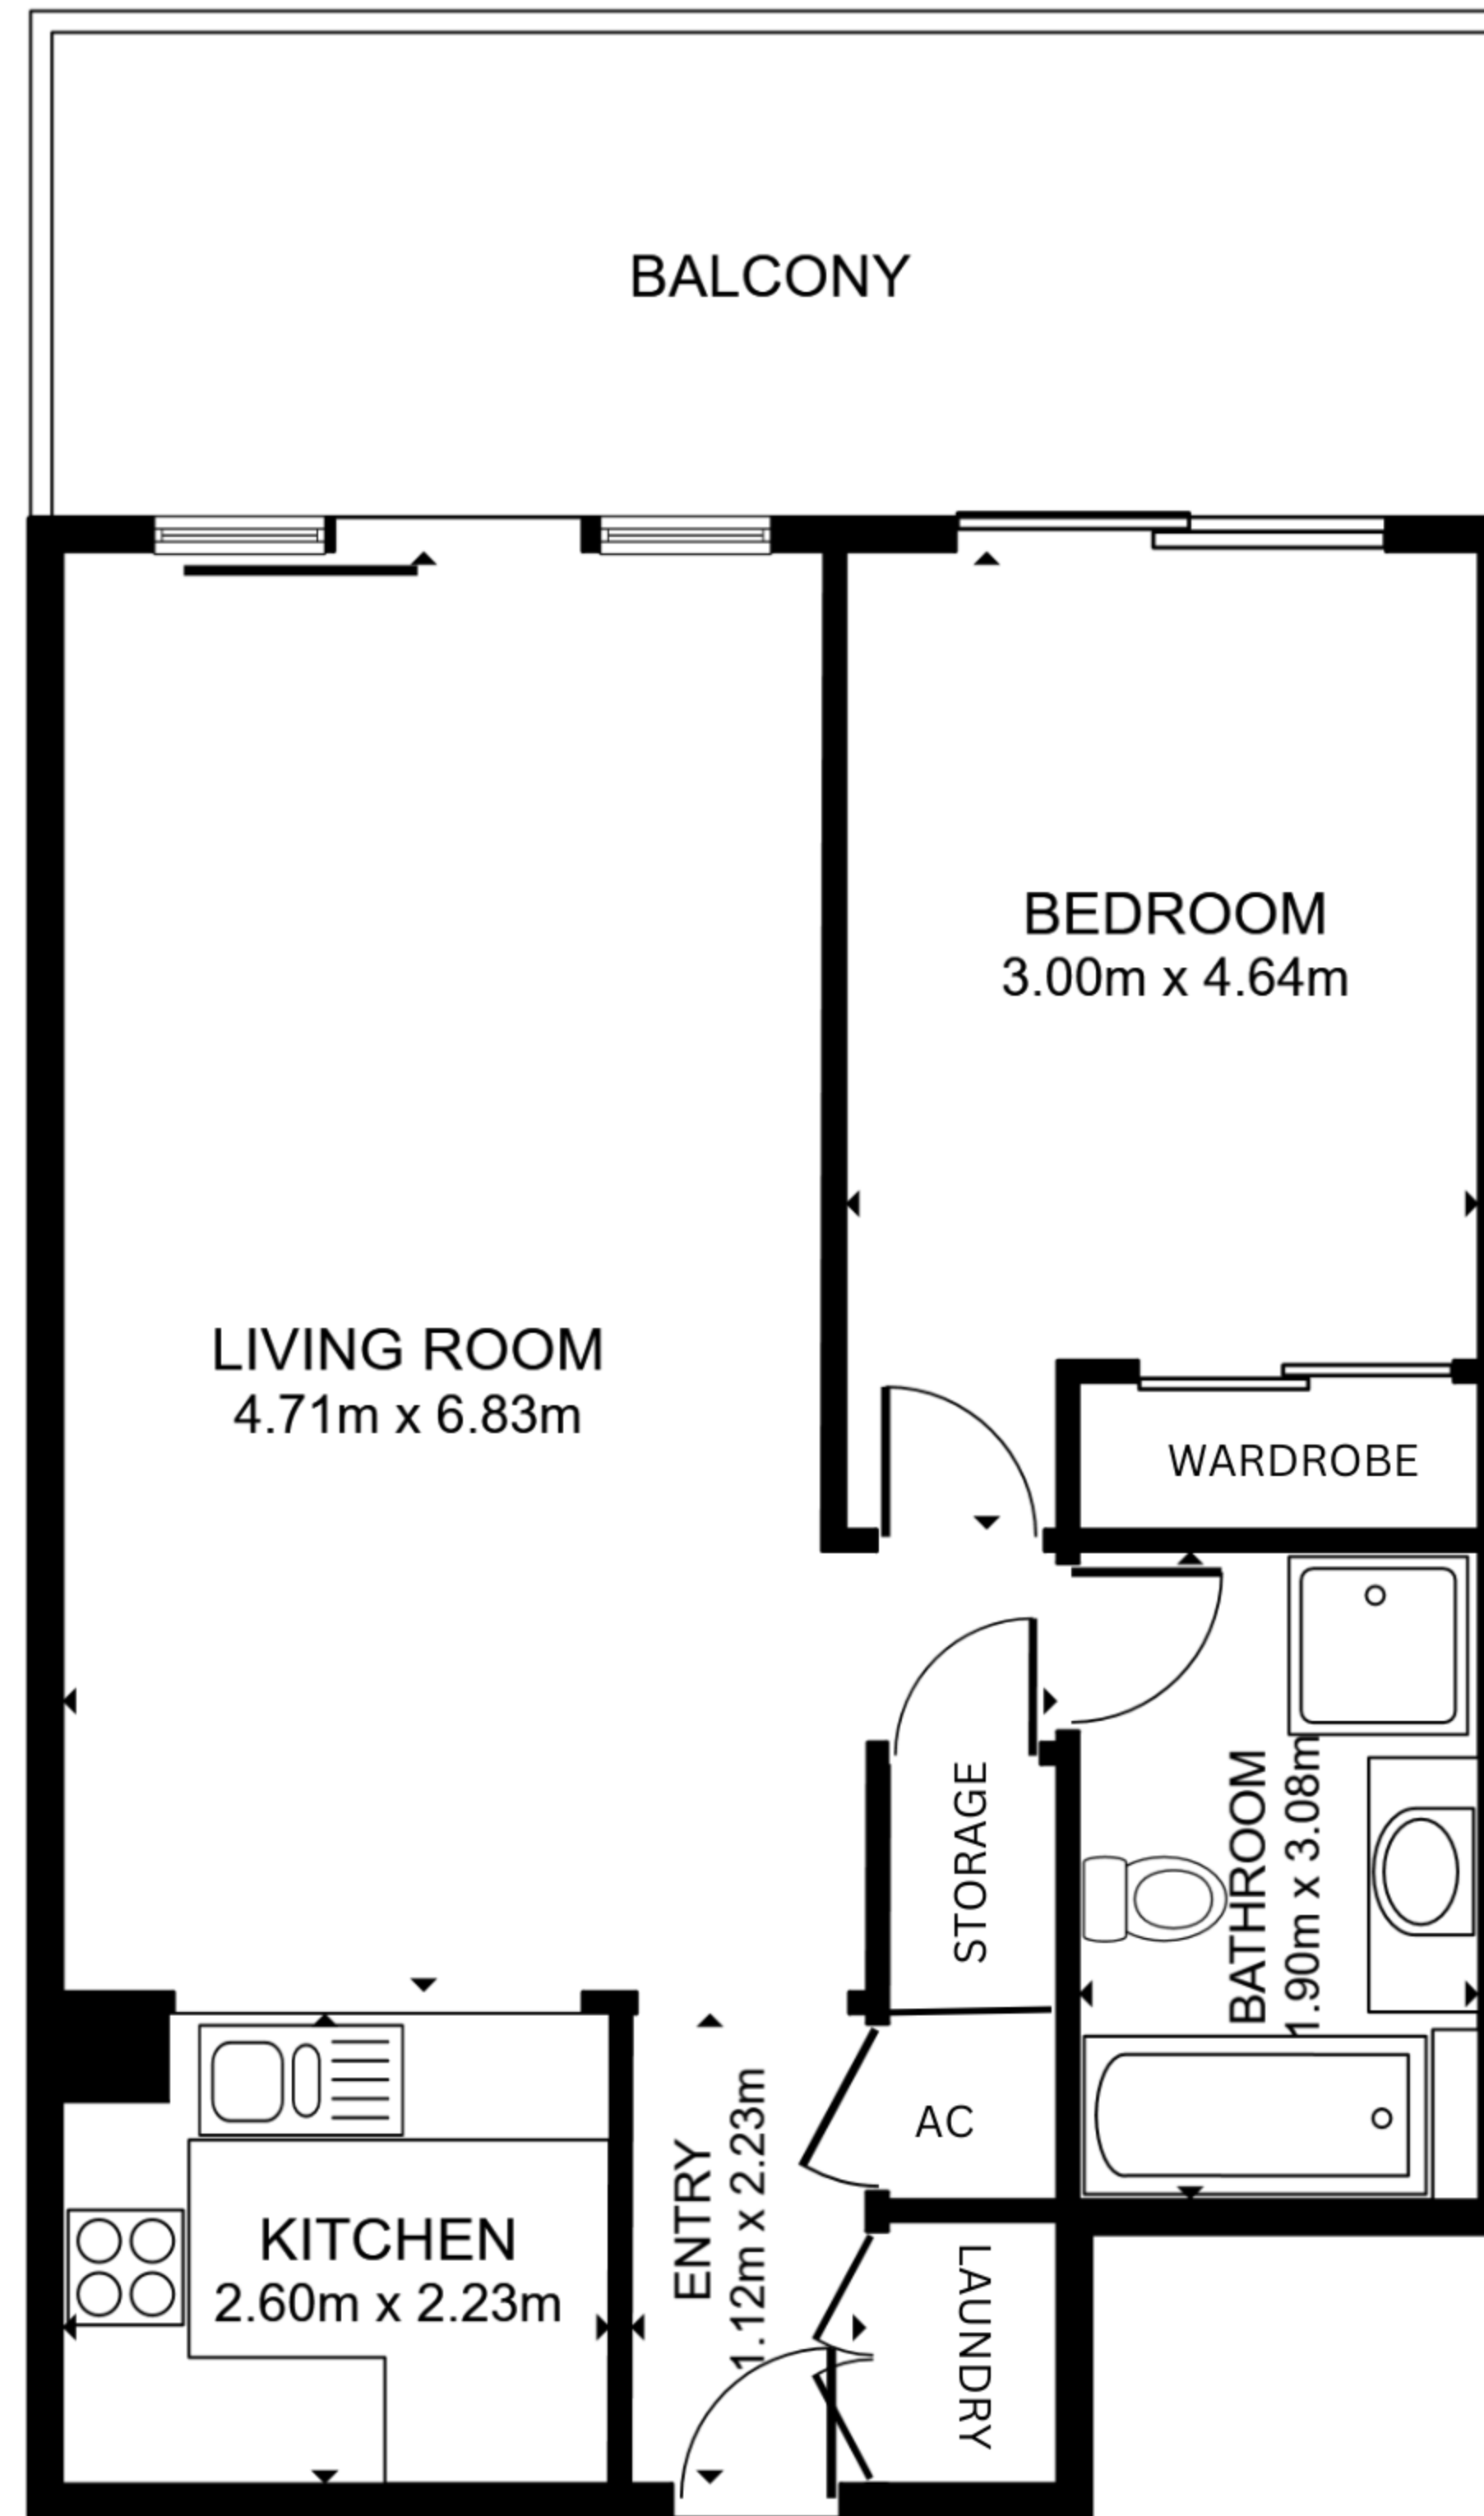

10 / 569 George St, Sydney

Apartment size: 68 sqm

Total Area On Strata Title: 68 sqm

All dimensions and sizes on this floor plan are approximate, please refer to contract for exact measurements.