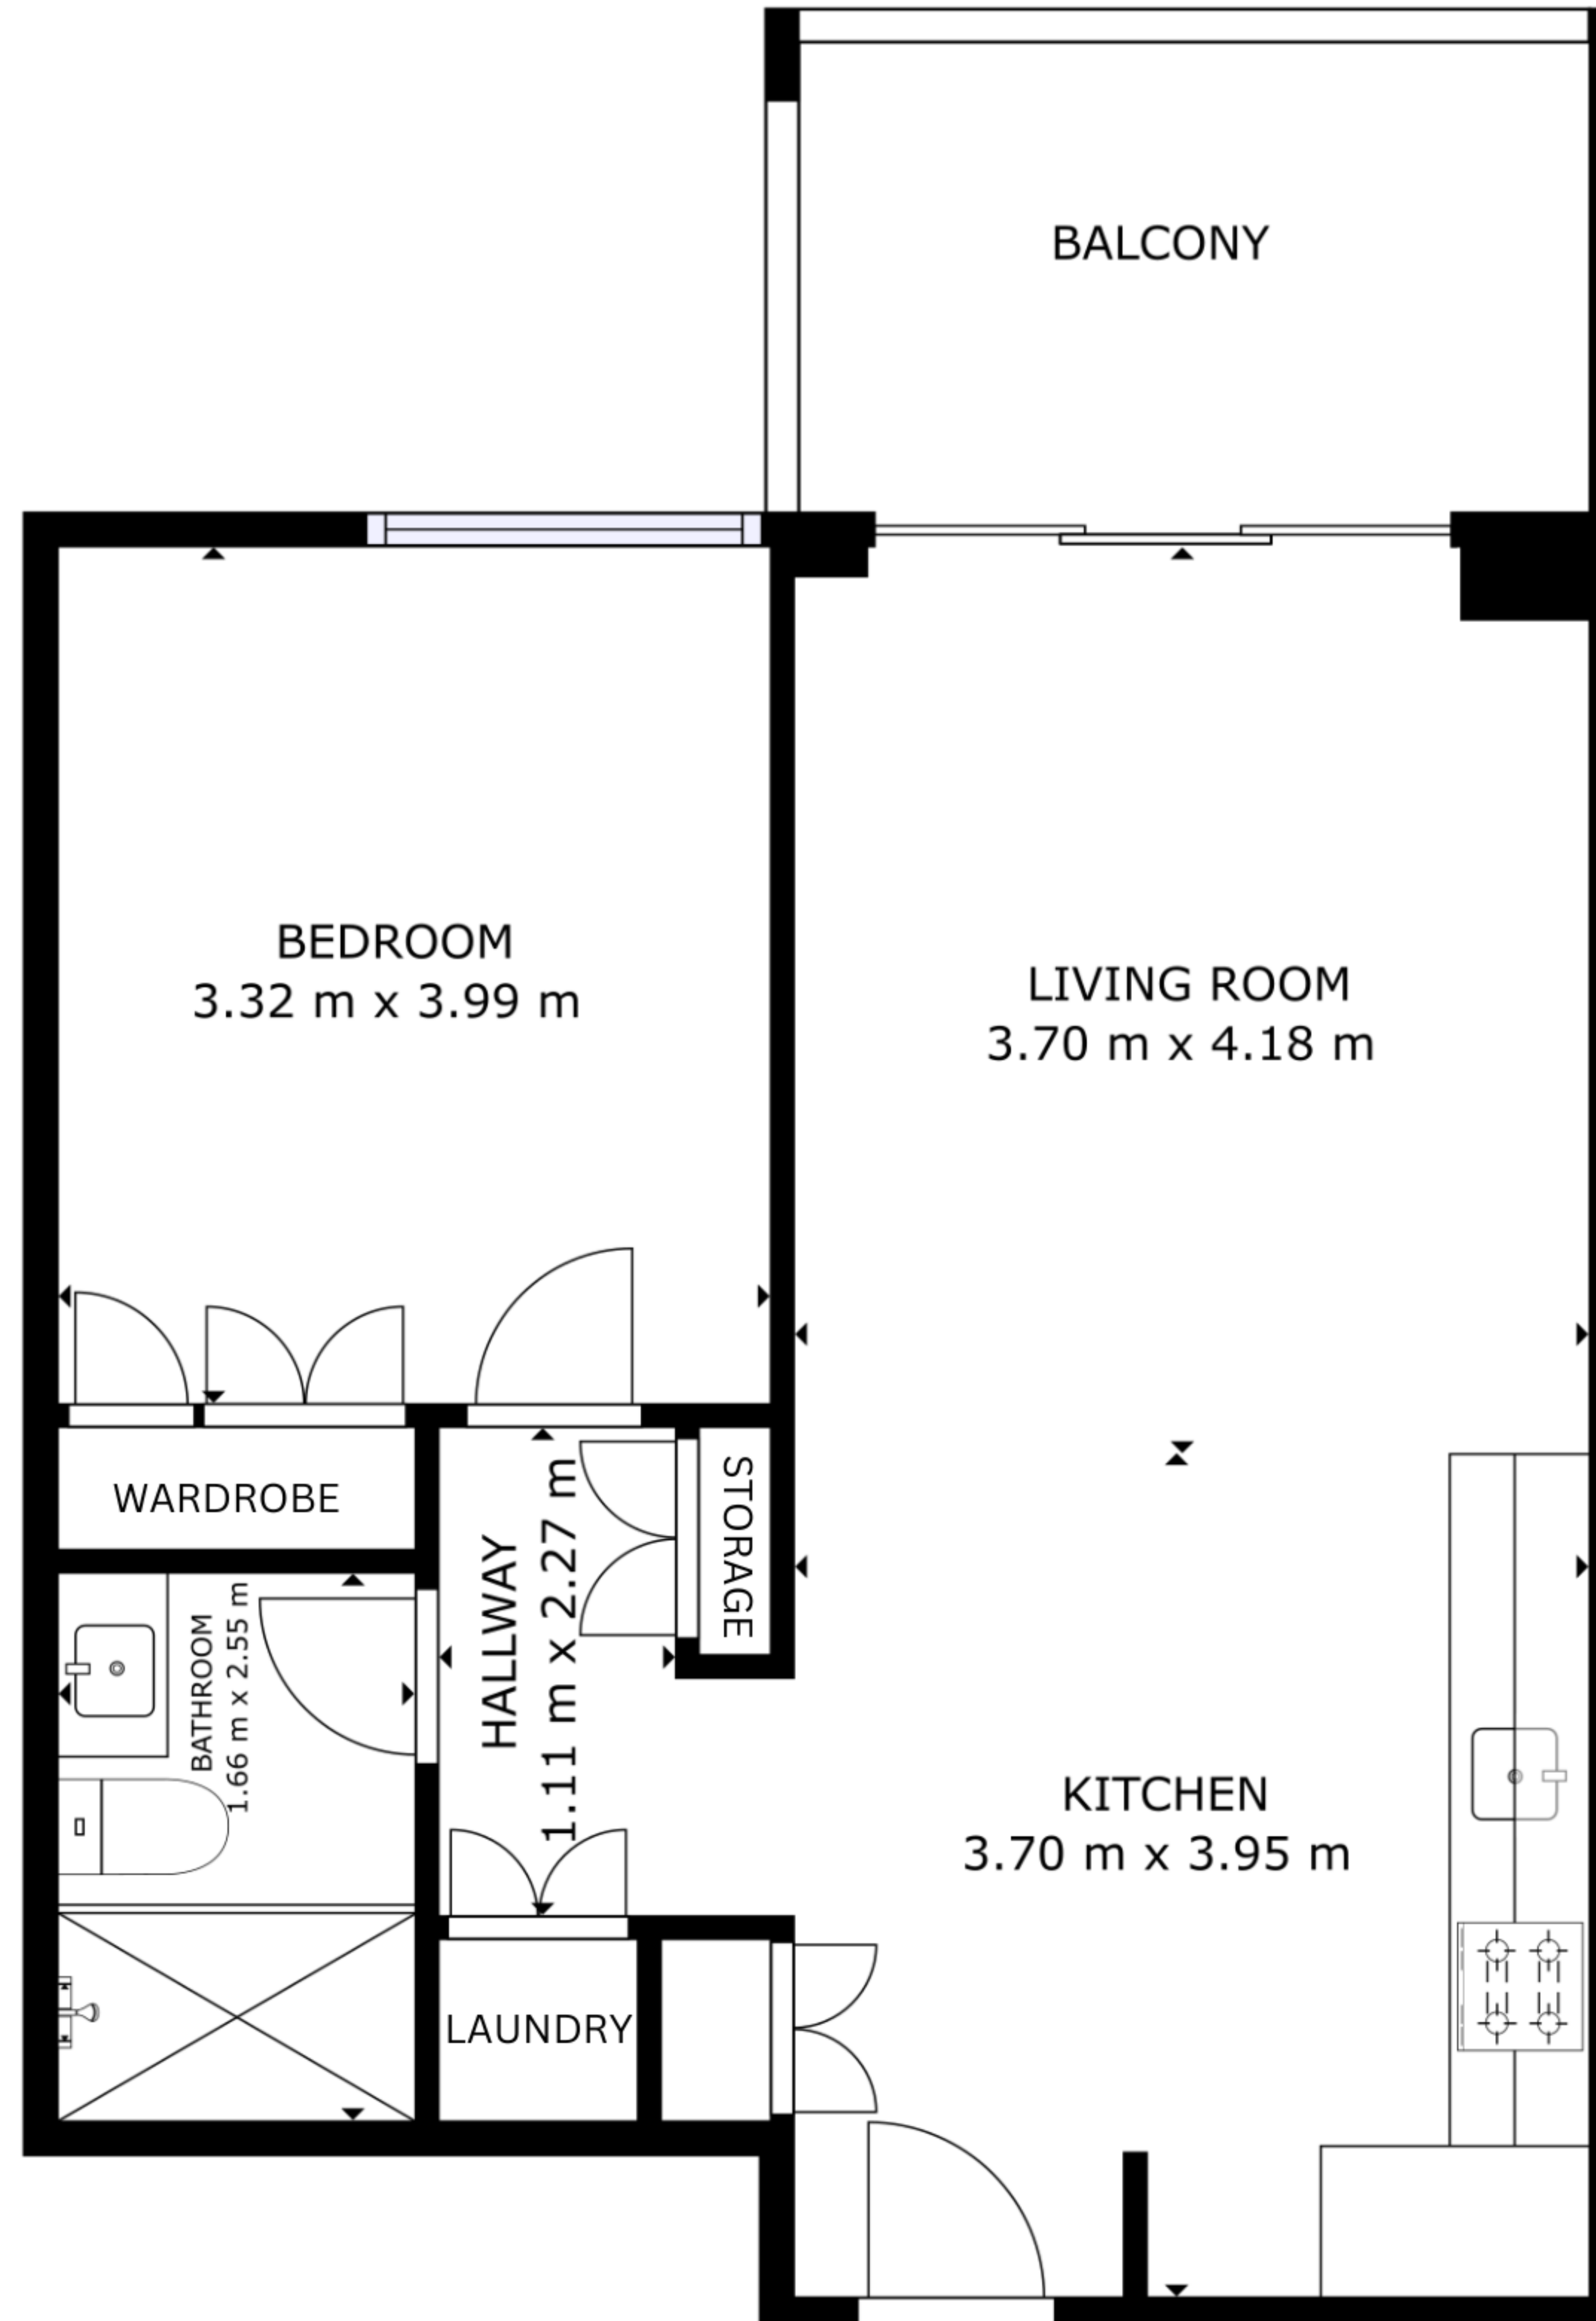

413/19 Minogue Cr, Forest Lodge, NSW, 2037

1x Storage +

Apartment size: 58 sqm

1 Storage

Total Area On Strata Title : 60 sqm

All dimensions and sizes on this floor plan are approximate, please refer to contract for exact measurements.