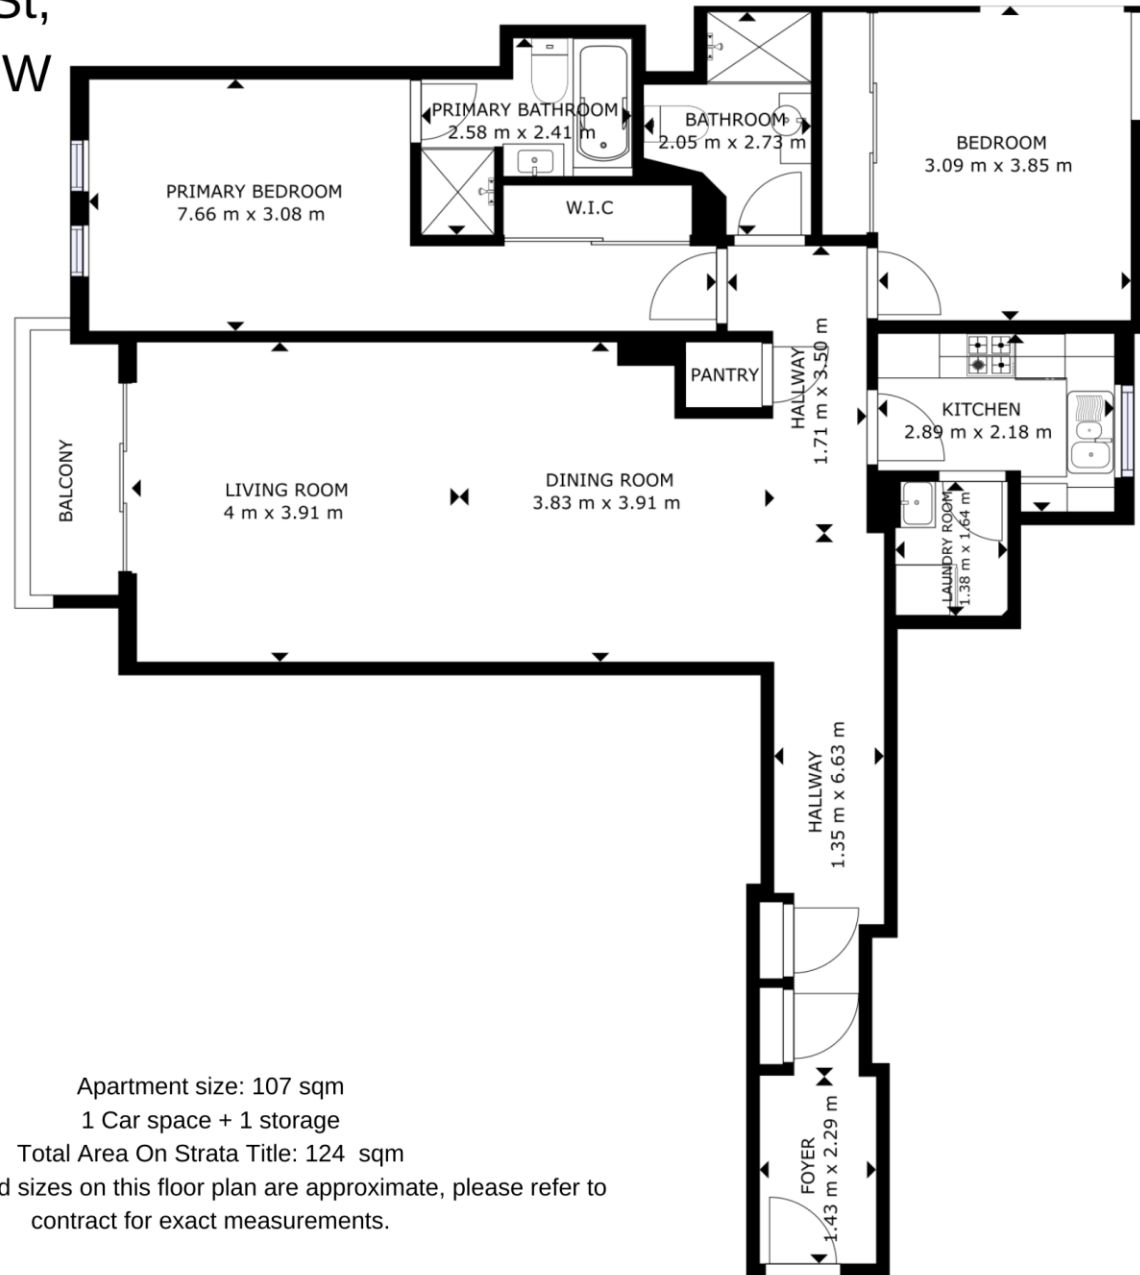

152/ 569 George St,  
Sydney, 2000, NSW

Apartment size: 107 sqm  
1 Car space + 1 storage  
Total Area On Strata Title: 124 sqm  
All dimensions and sizes on this floor plan are approximate, please refer to contract for exact measurements.