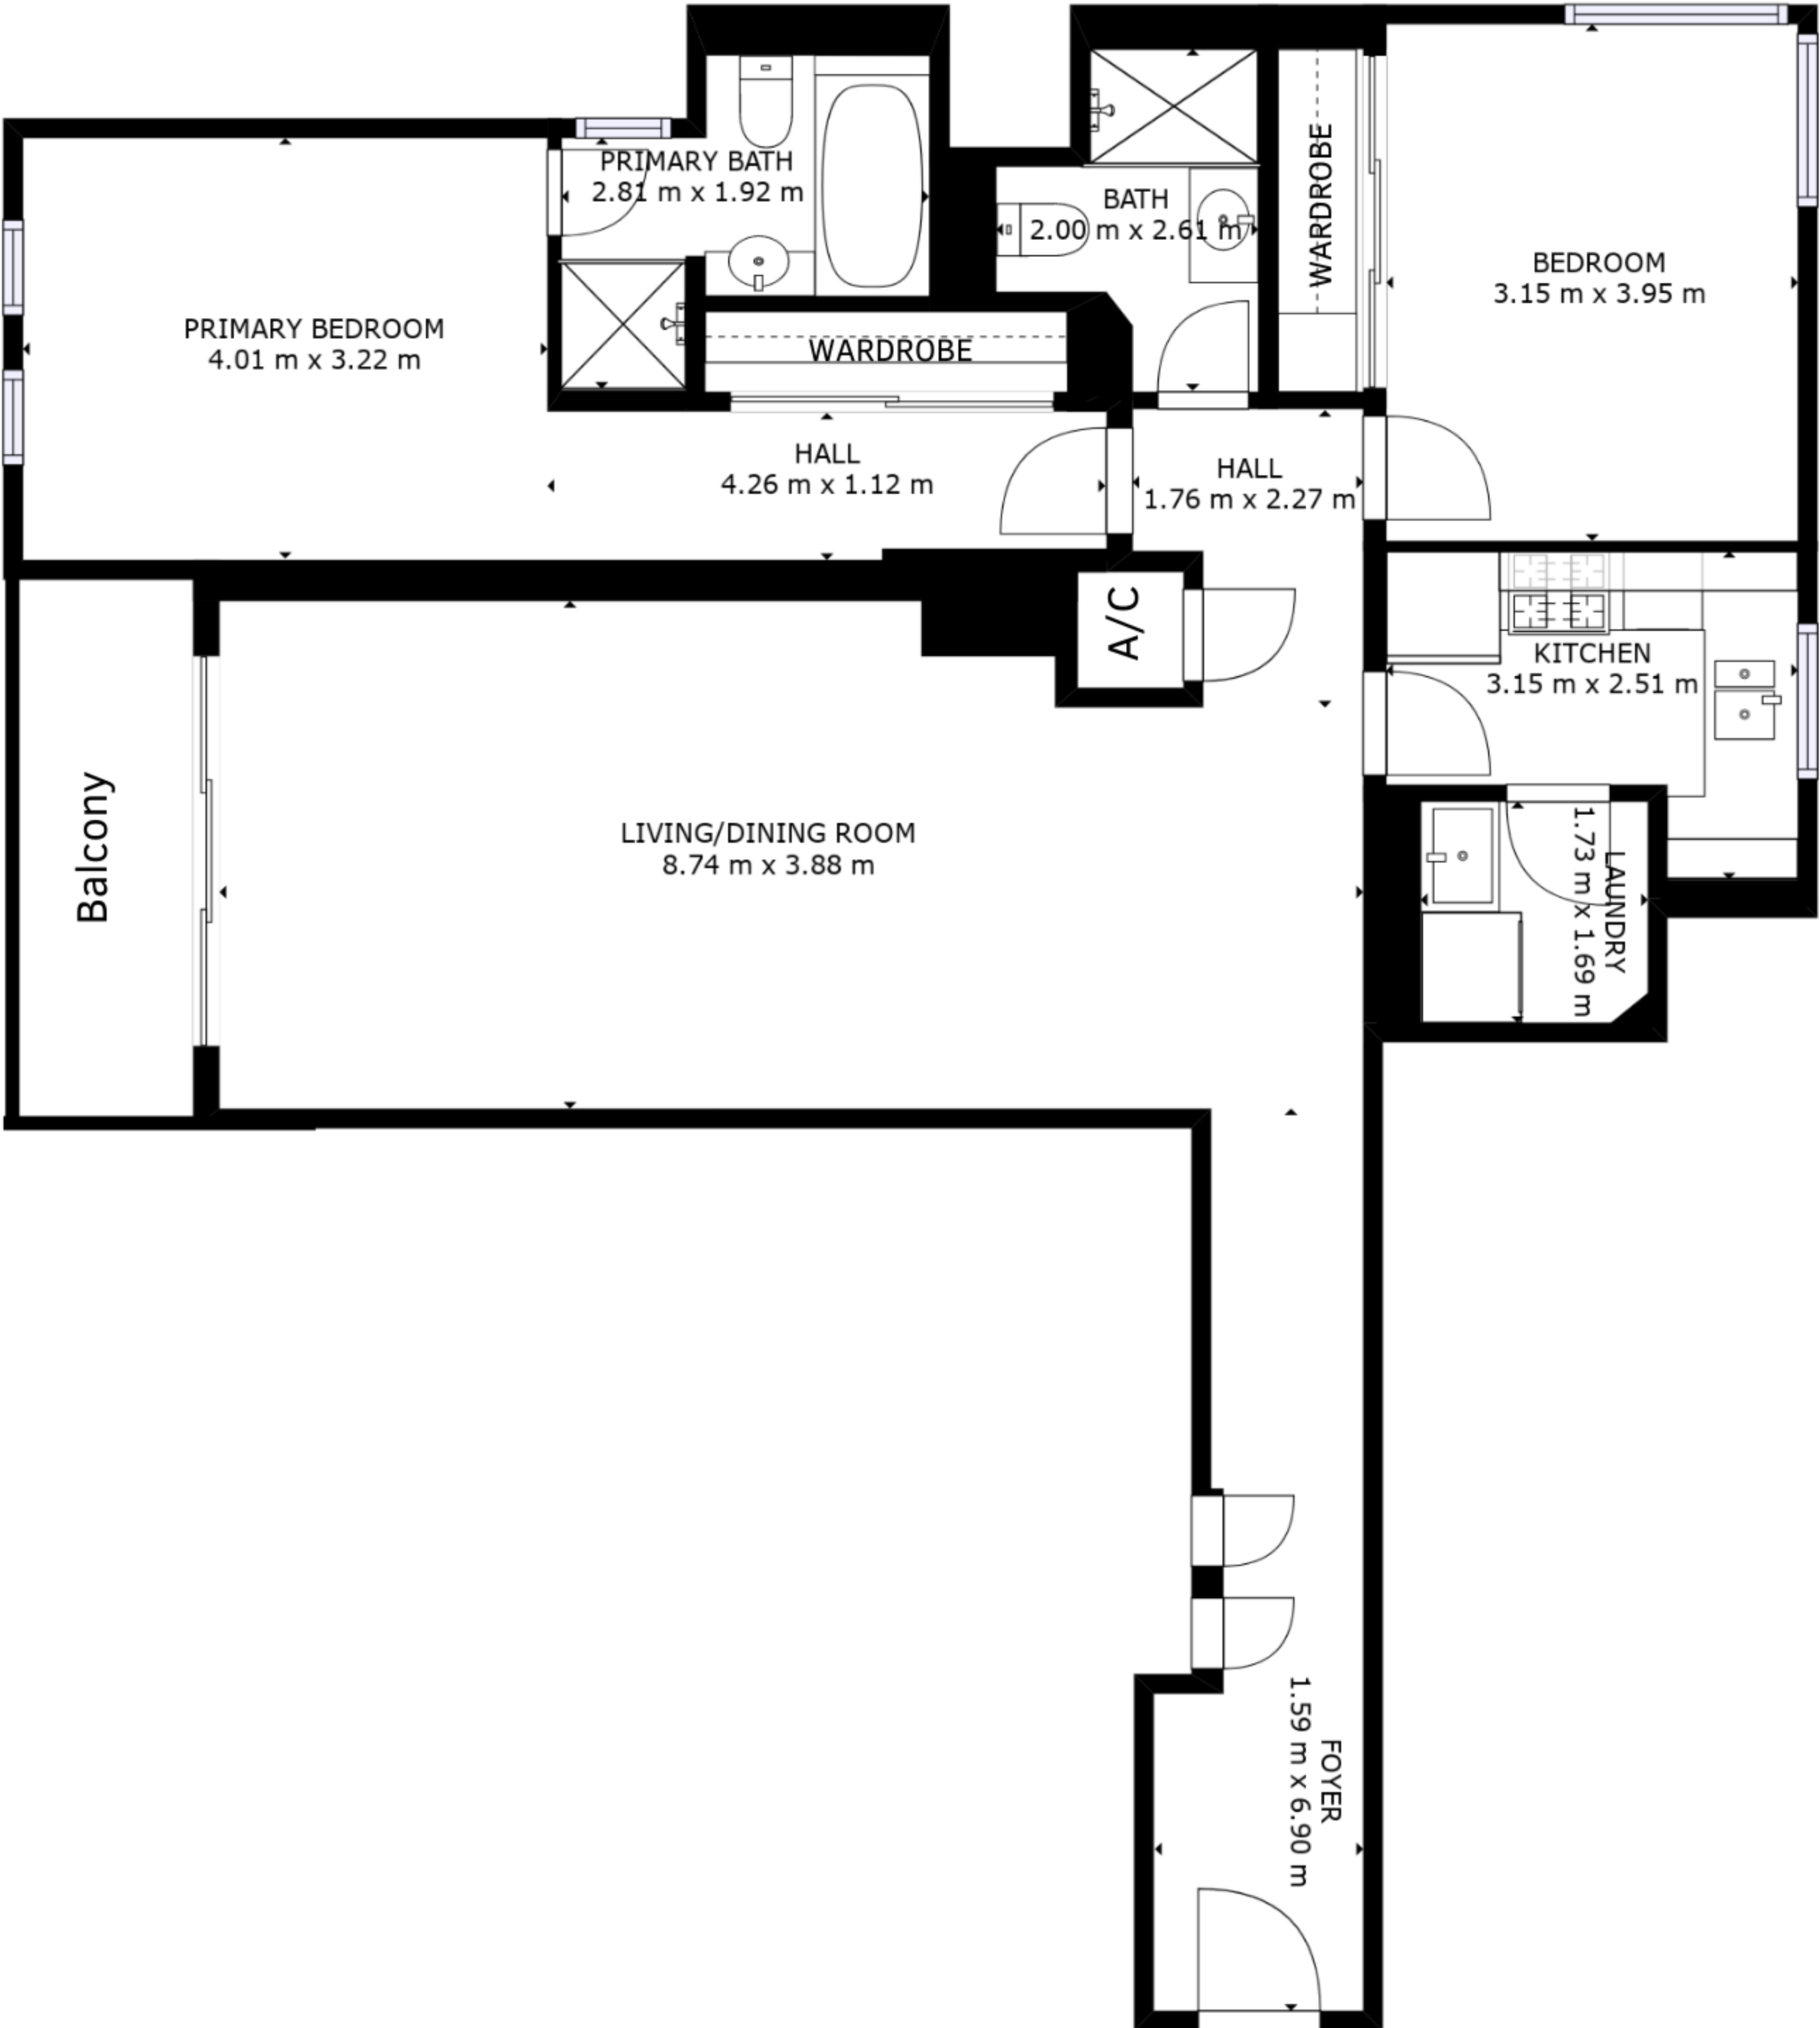

61 / 569 George St, Sydney,
2000, NSW

1x Car Space + 1x Storage

Apartment size: 108 sqm
1 Car space + 1 Storage
Total Area On Strata Title : 126 sqm

All dimensions and sizes on this floor plan are approximate, please refer to contract for exact measurements.