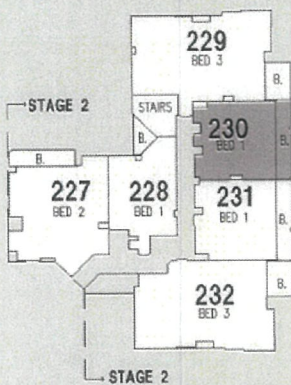

The Summit

569-589 GEORGE STREET STAGE 2

GEORGE STREET

UNITS - 230, 236, 242, 248, 254, 260, 266, 272, 278, 284, 290, 296, 302, 308, 314, 320, 326

TYPICAL 1 BED UNIT
AREA = 70.3m² + carspace

L