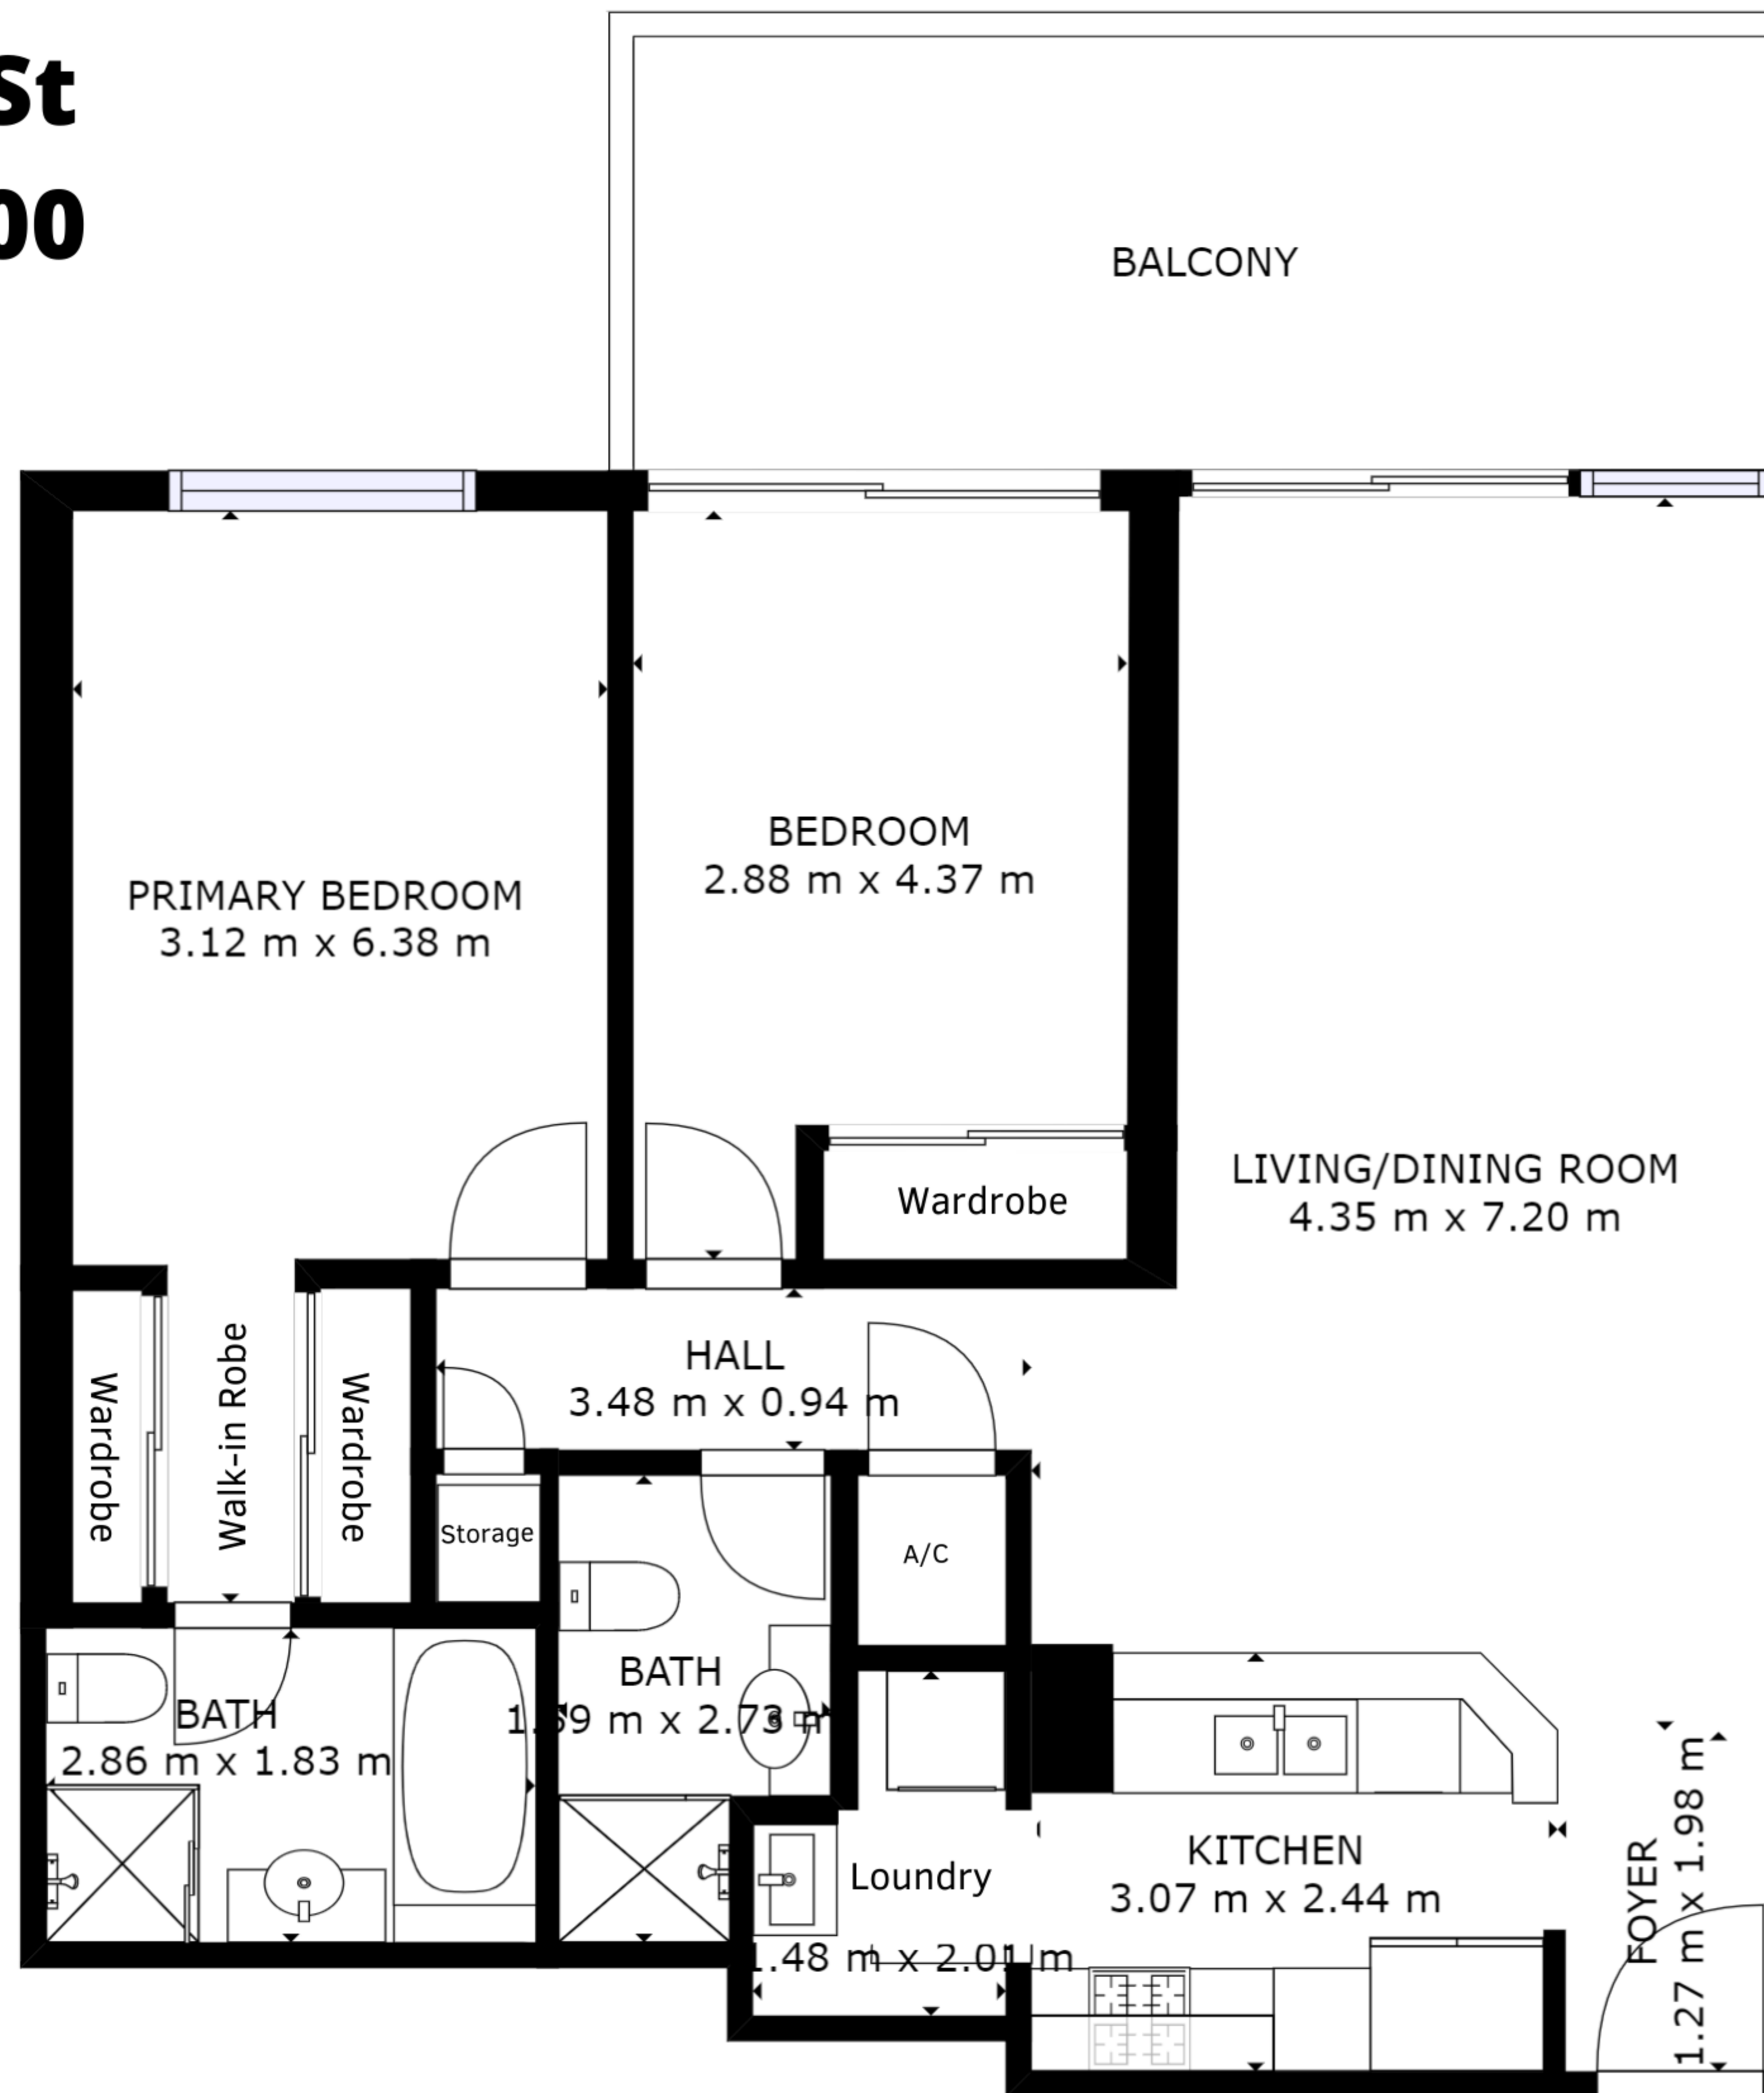

142/ 569 George St Sydney, NSW, 2000

1 Car Space

Apartment size: 99 sqm

Total size including car space: 116 sqm

All dimensions and size on this floor plan are approximate, please refer to contract for exact measurements.