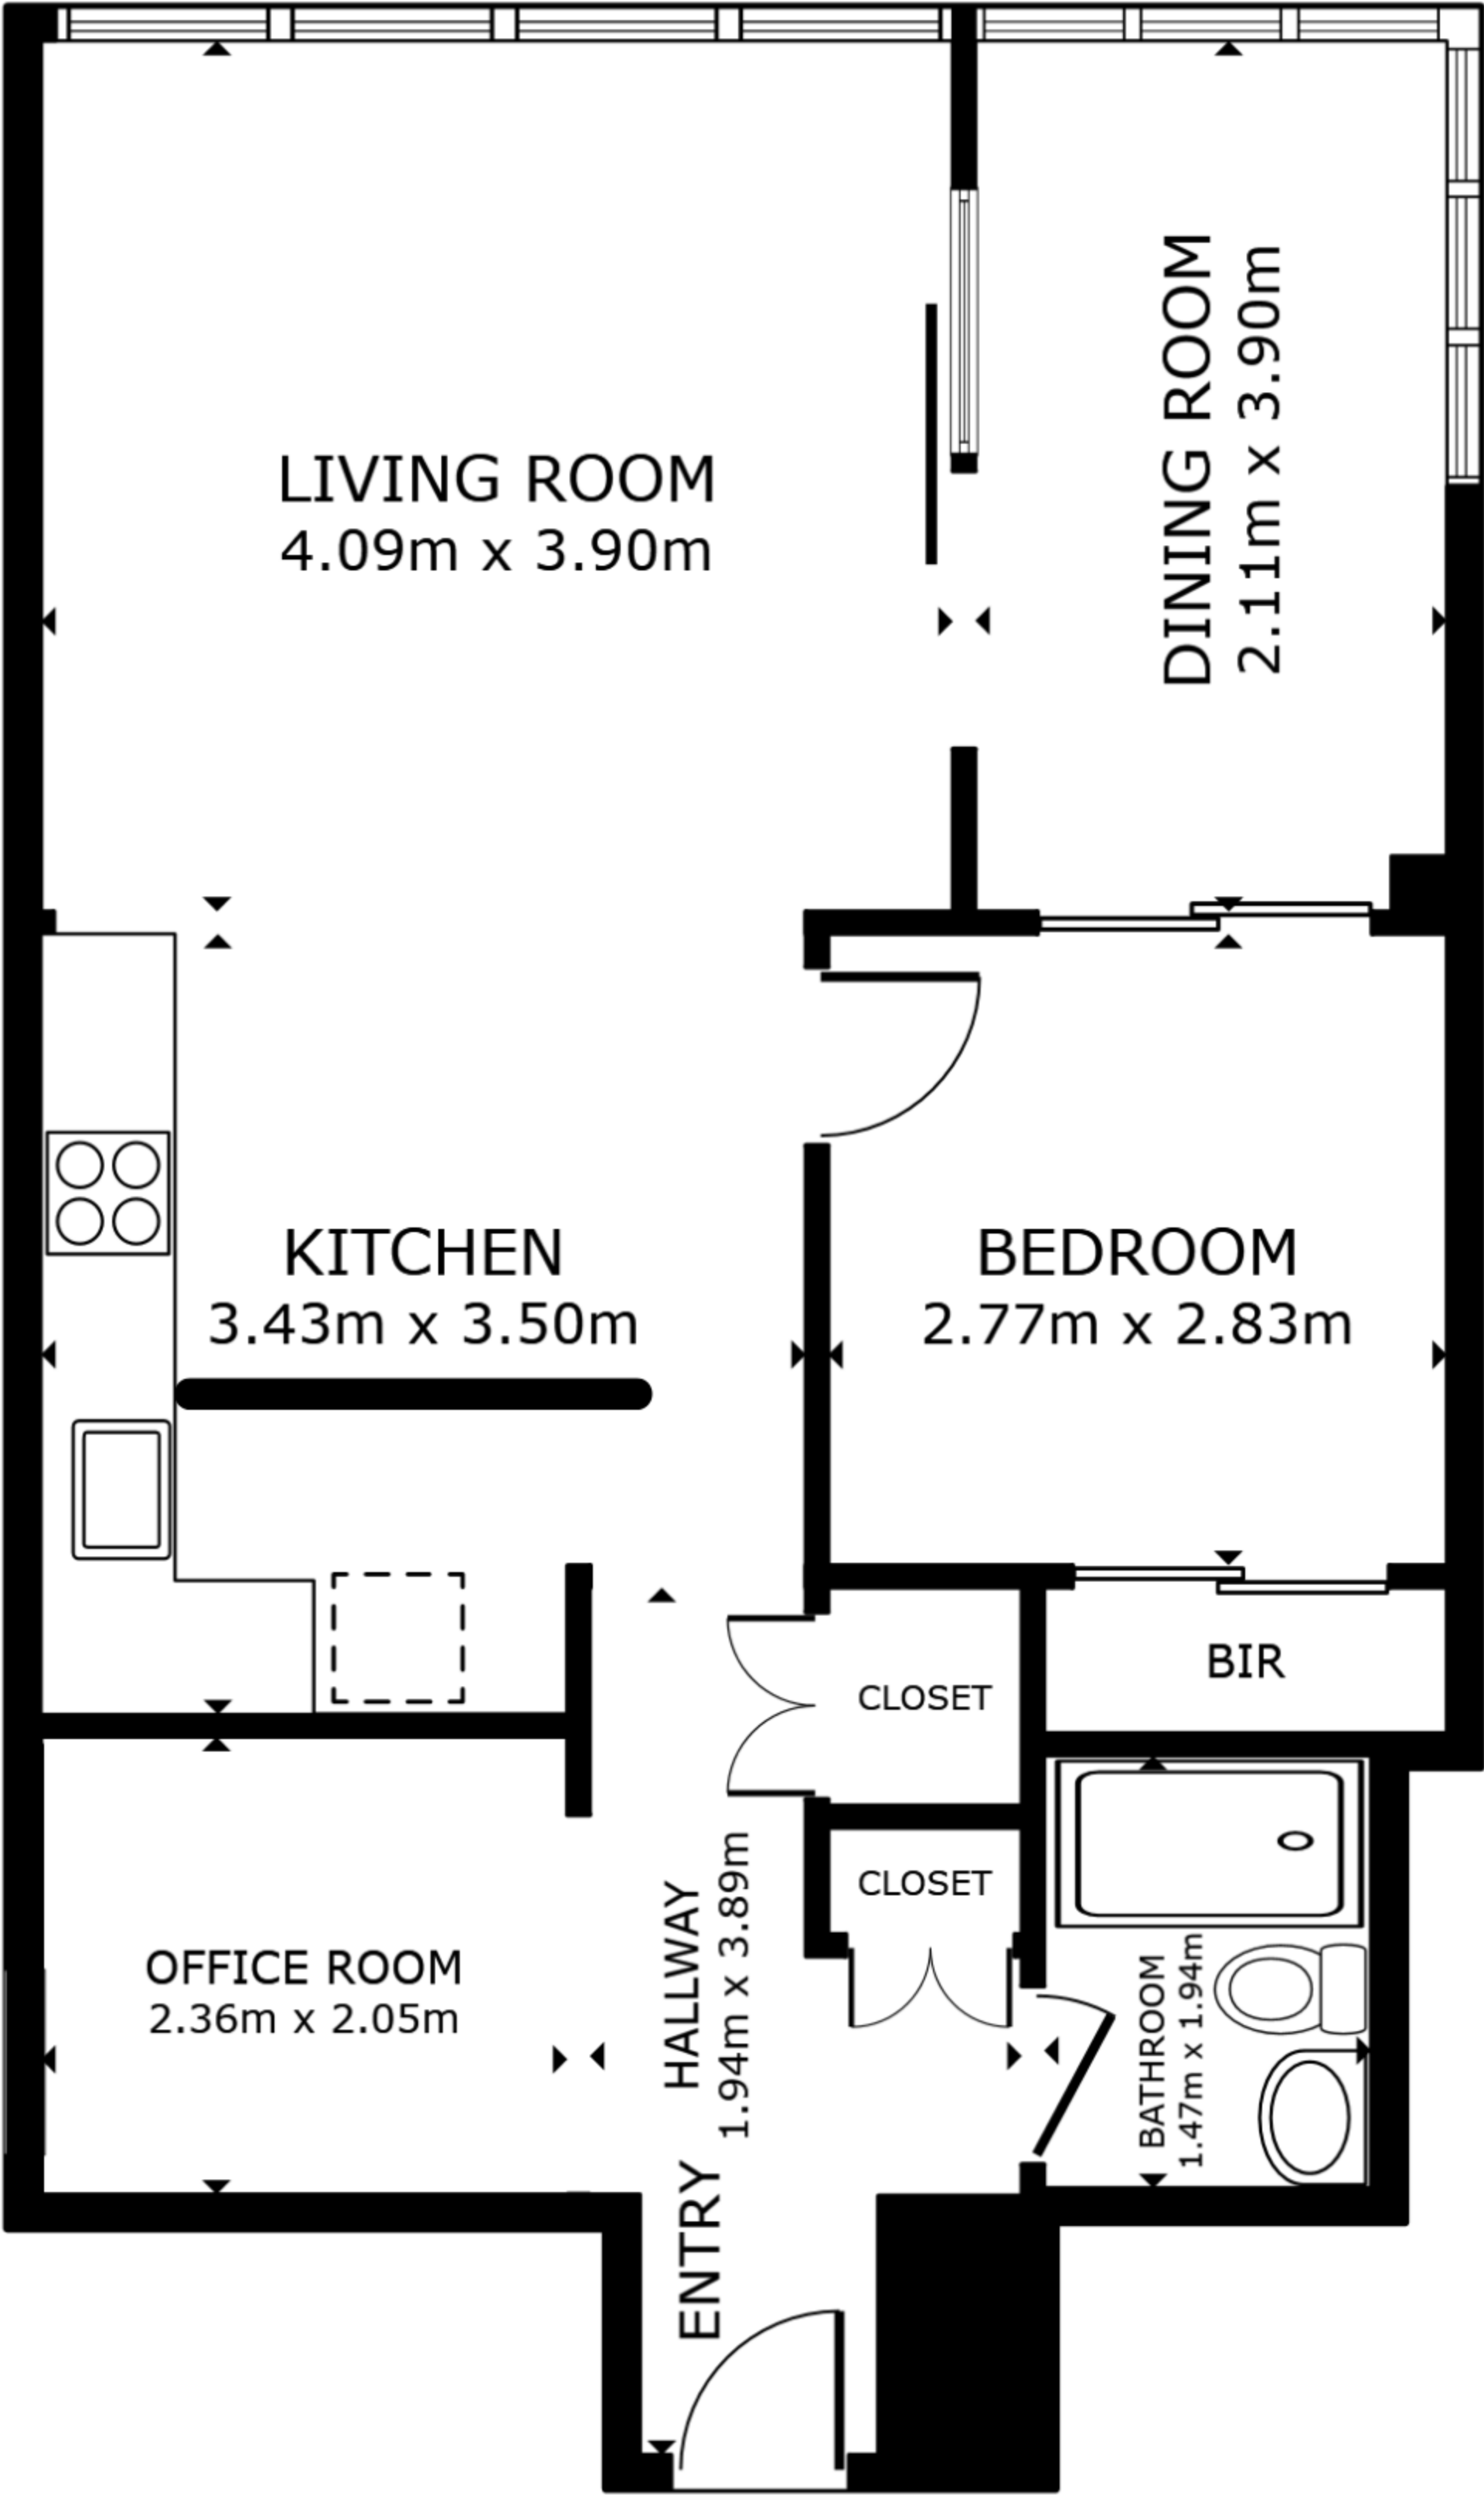

1702/ 1 Network Place North Ryde, NSW

FLOOR PLAN

Apartment size: 62 sqm

1 Car space + 1 Storage

Total Area On Strata Title : 77 sqm

All dimensions and sizes on this floor plan are approximate, please refer to contract for exact measurements.

1x CAR SPACE + 1x STORAGE