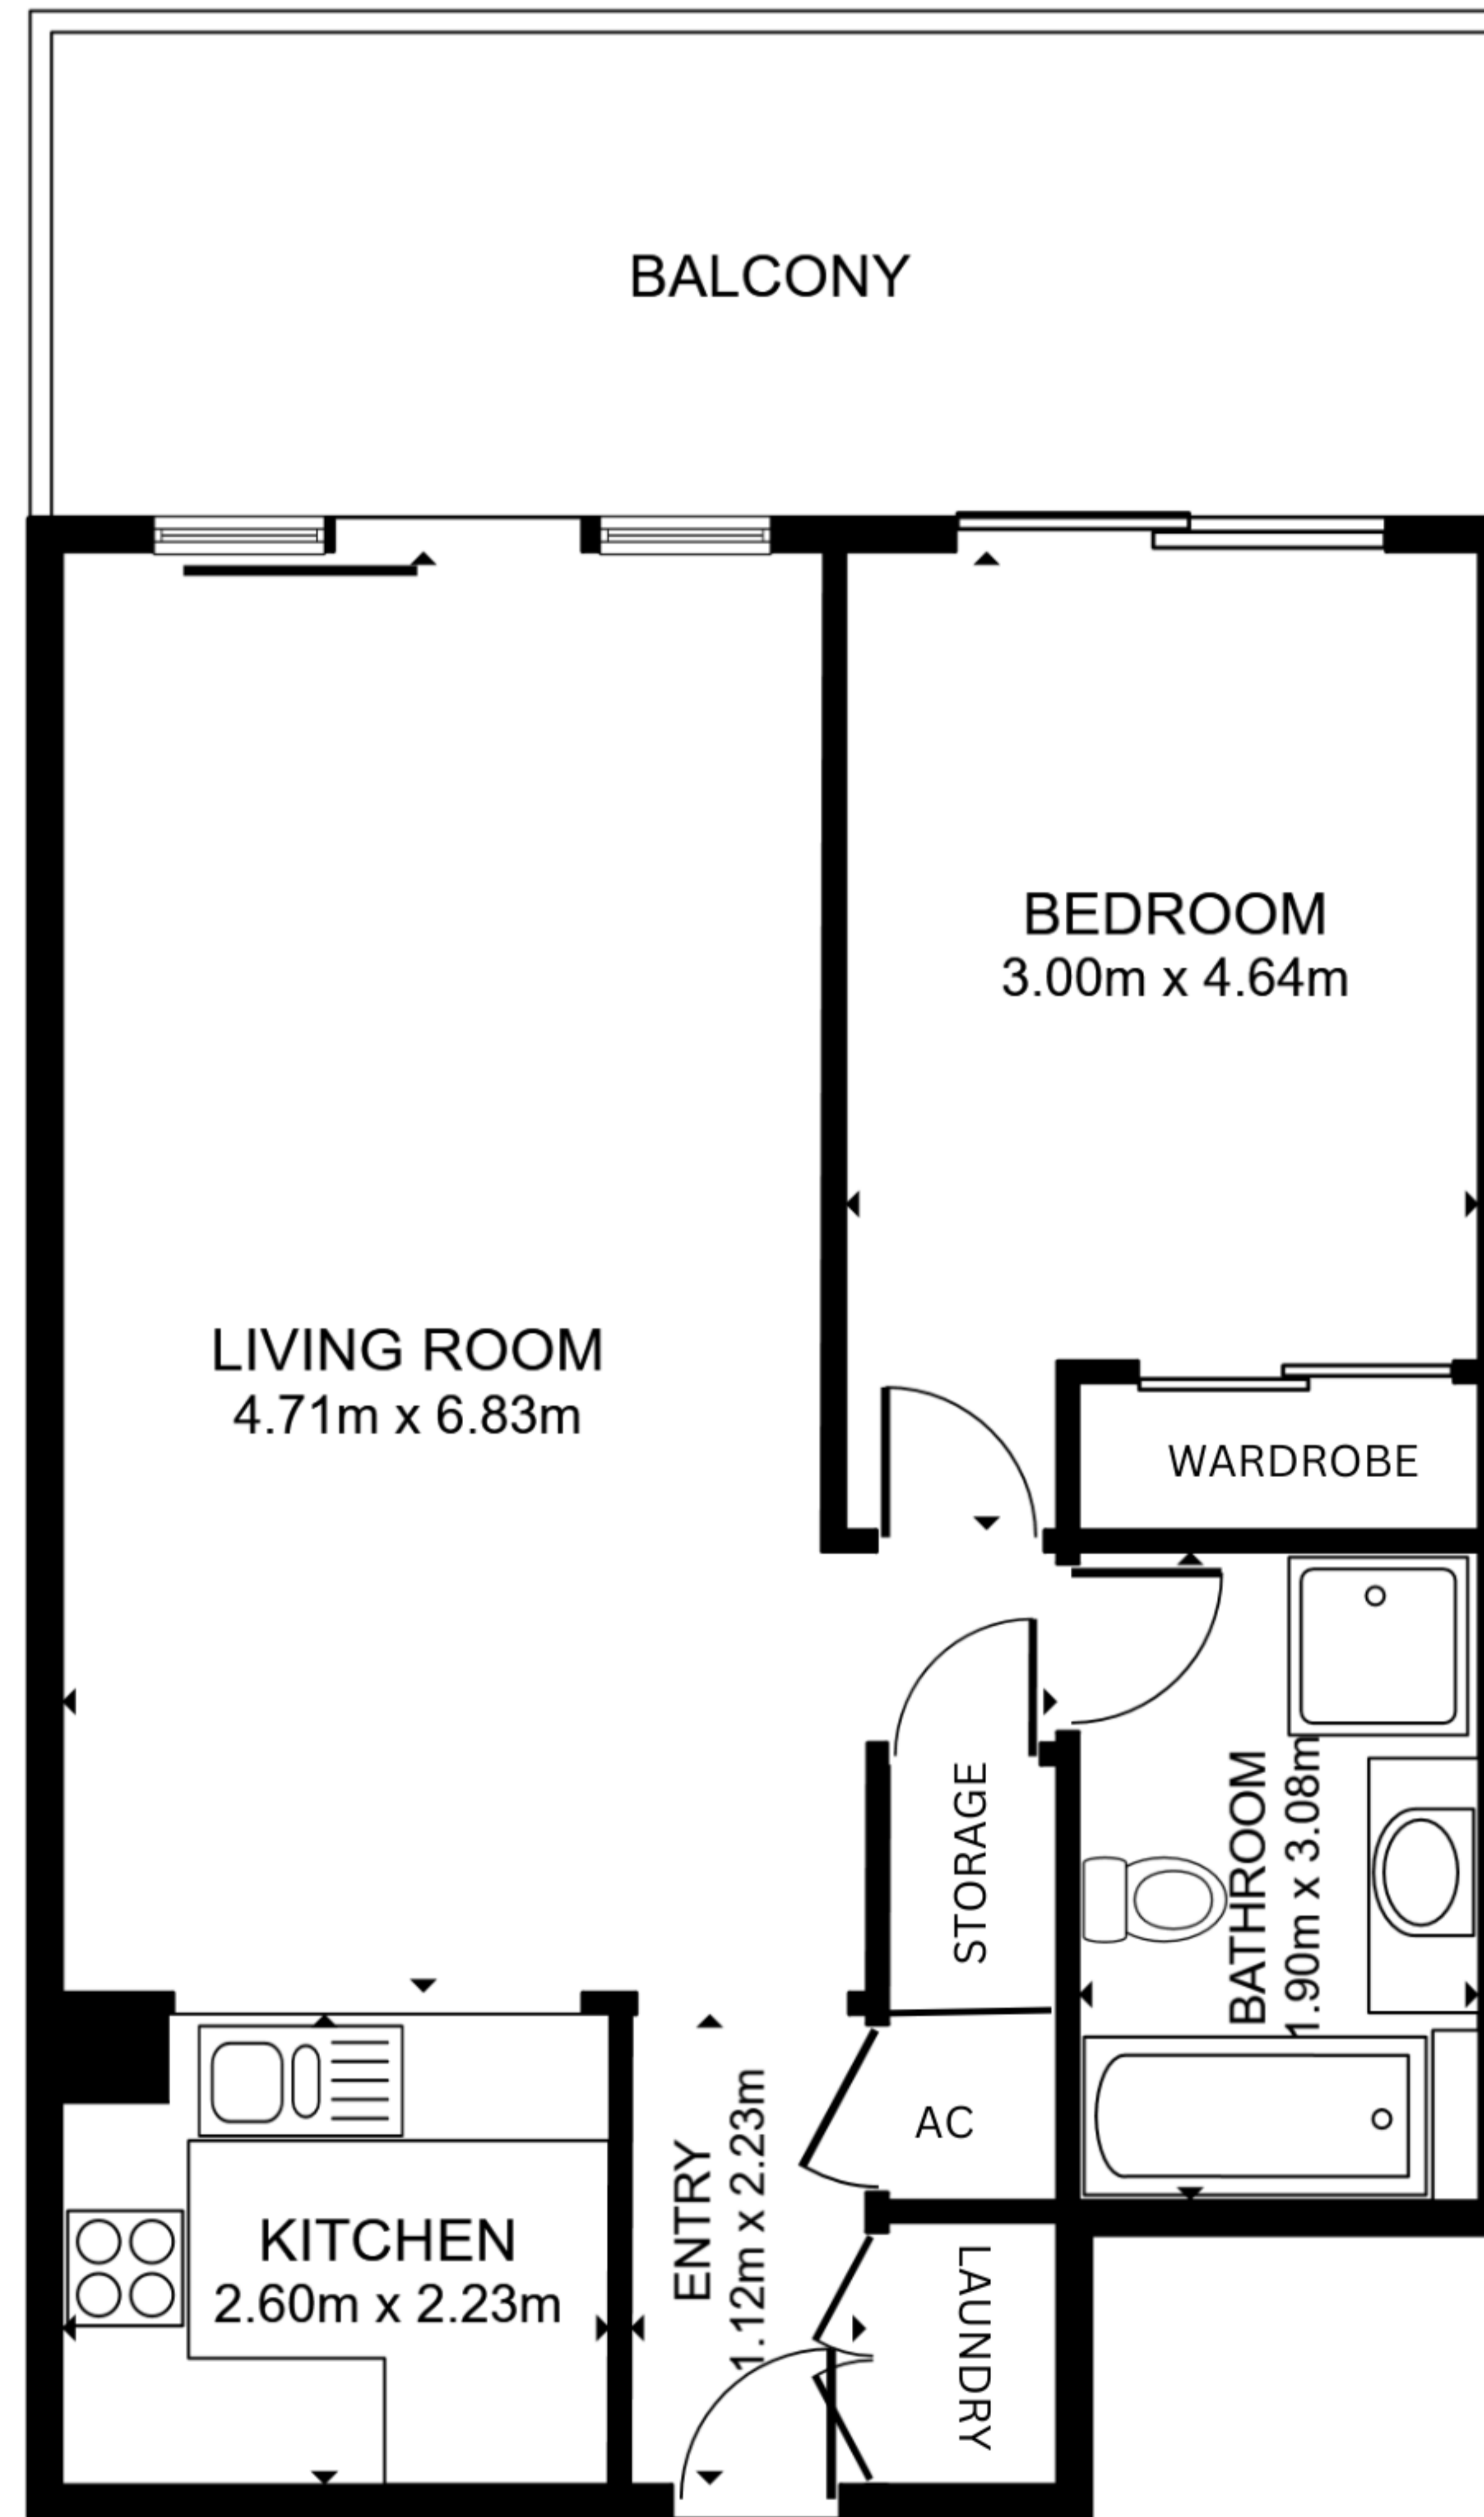

136 / 569 George St, Sydney

1x CAR SPACE

1x STORAGE

Apartment size: 68 sqm

1 Car space & 1 Storage: 24 sqm

Total Area On Strata Title: 92 sqm

All dimensions and sizes on this floor plan are approximate, please refer to contract for exact measurements.