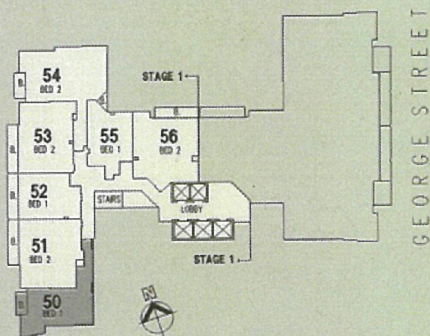

# The Summit

569 - 589 GEORGE STREET STAGE 1

LEVEL 6 - 30

**UNITS - (1 + TERRACE),**  
 8, 15, 22, 29, 36, 43, 50,  
 57, 64, 71, 78, 85, 92, 99,  
 106, 113, 120, 127, 134,  
 141, 148, 155, 162, 170

TYPICAL 1 BED + STUDY  
 AREA = 80 m<sup>2</sup>