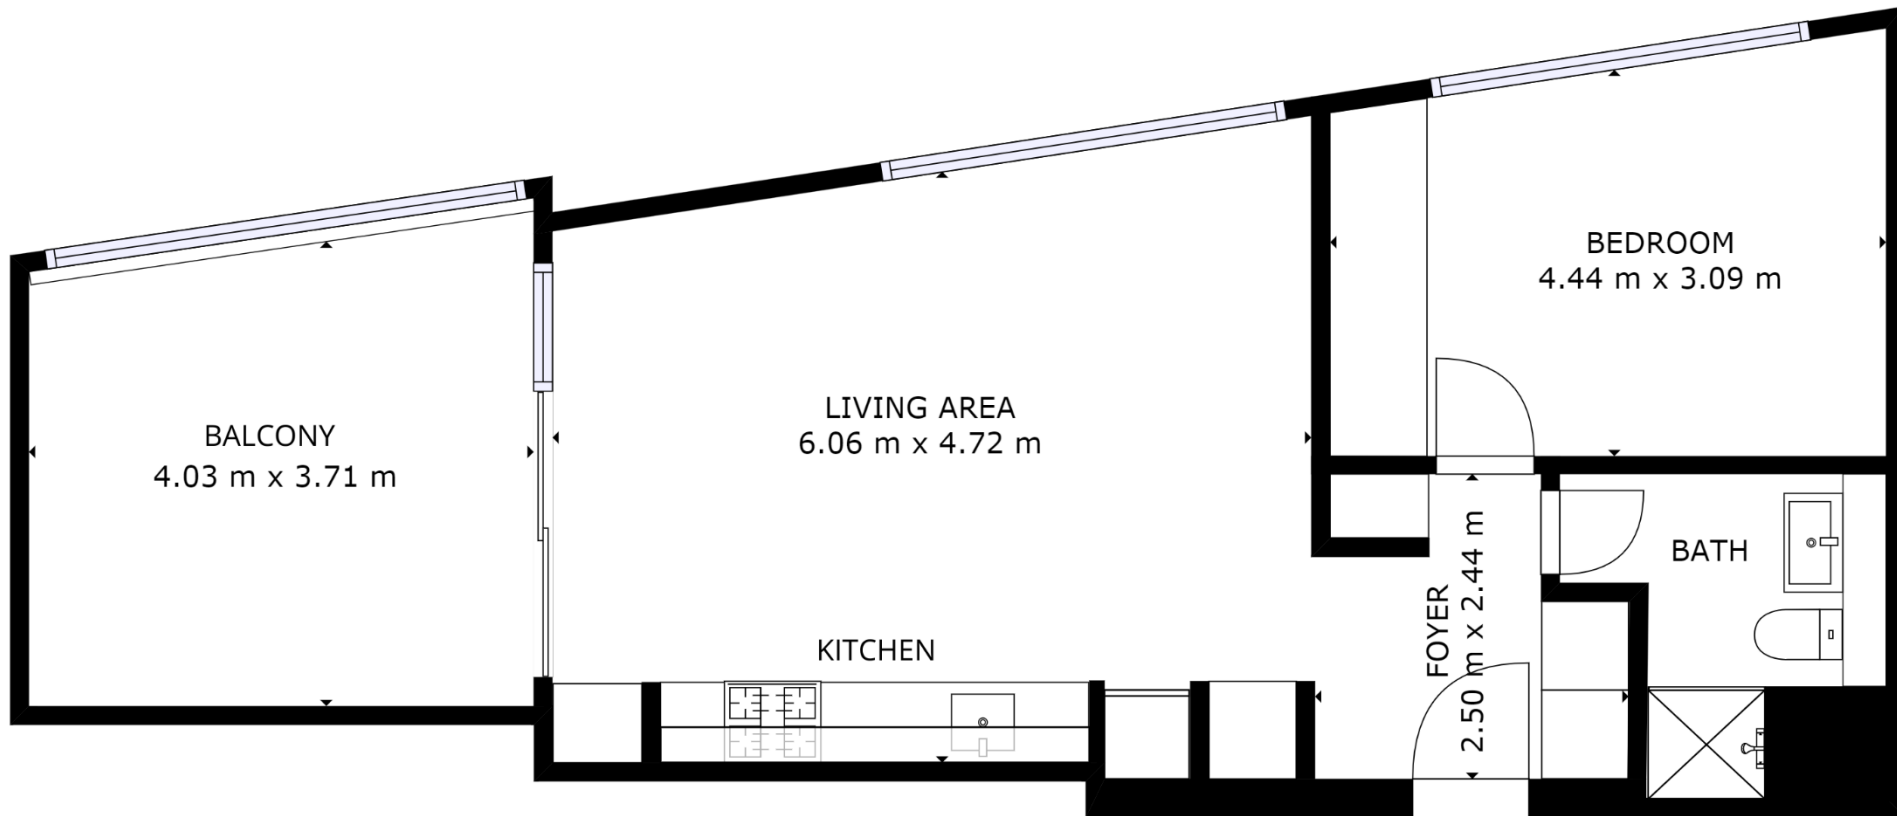

# 516 / 8 Sam Sing St. Waterloo

FLOOR 1

GROSS INTERNAL AREA  
FLOOR 1: 71 □  
TOTAL: 71 □  
SIZES AND DIMENSIONS ARE APPROXIMATE, ACTUAL MAY VARY.