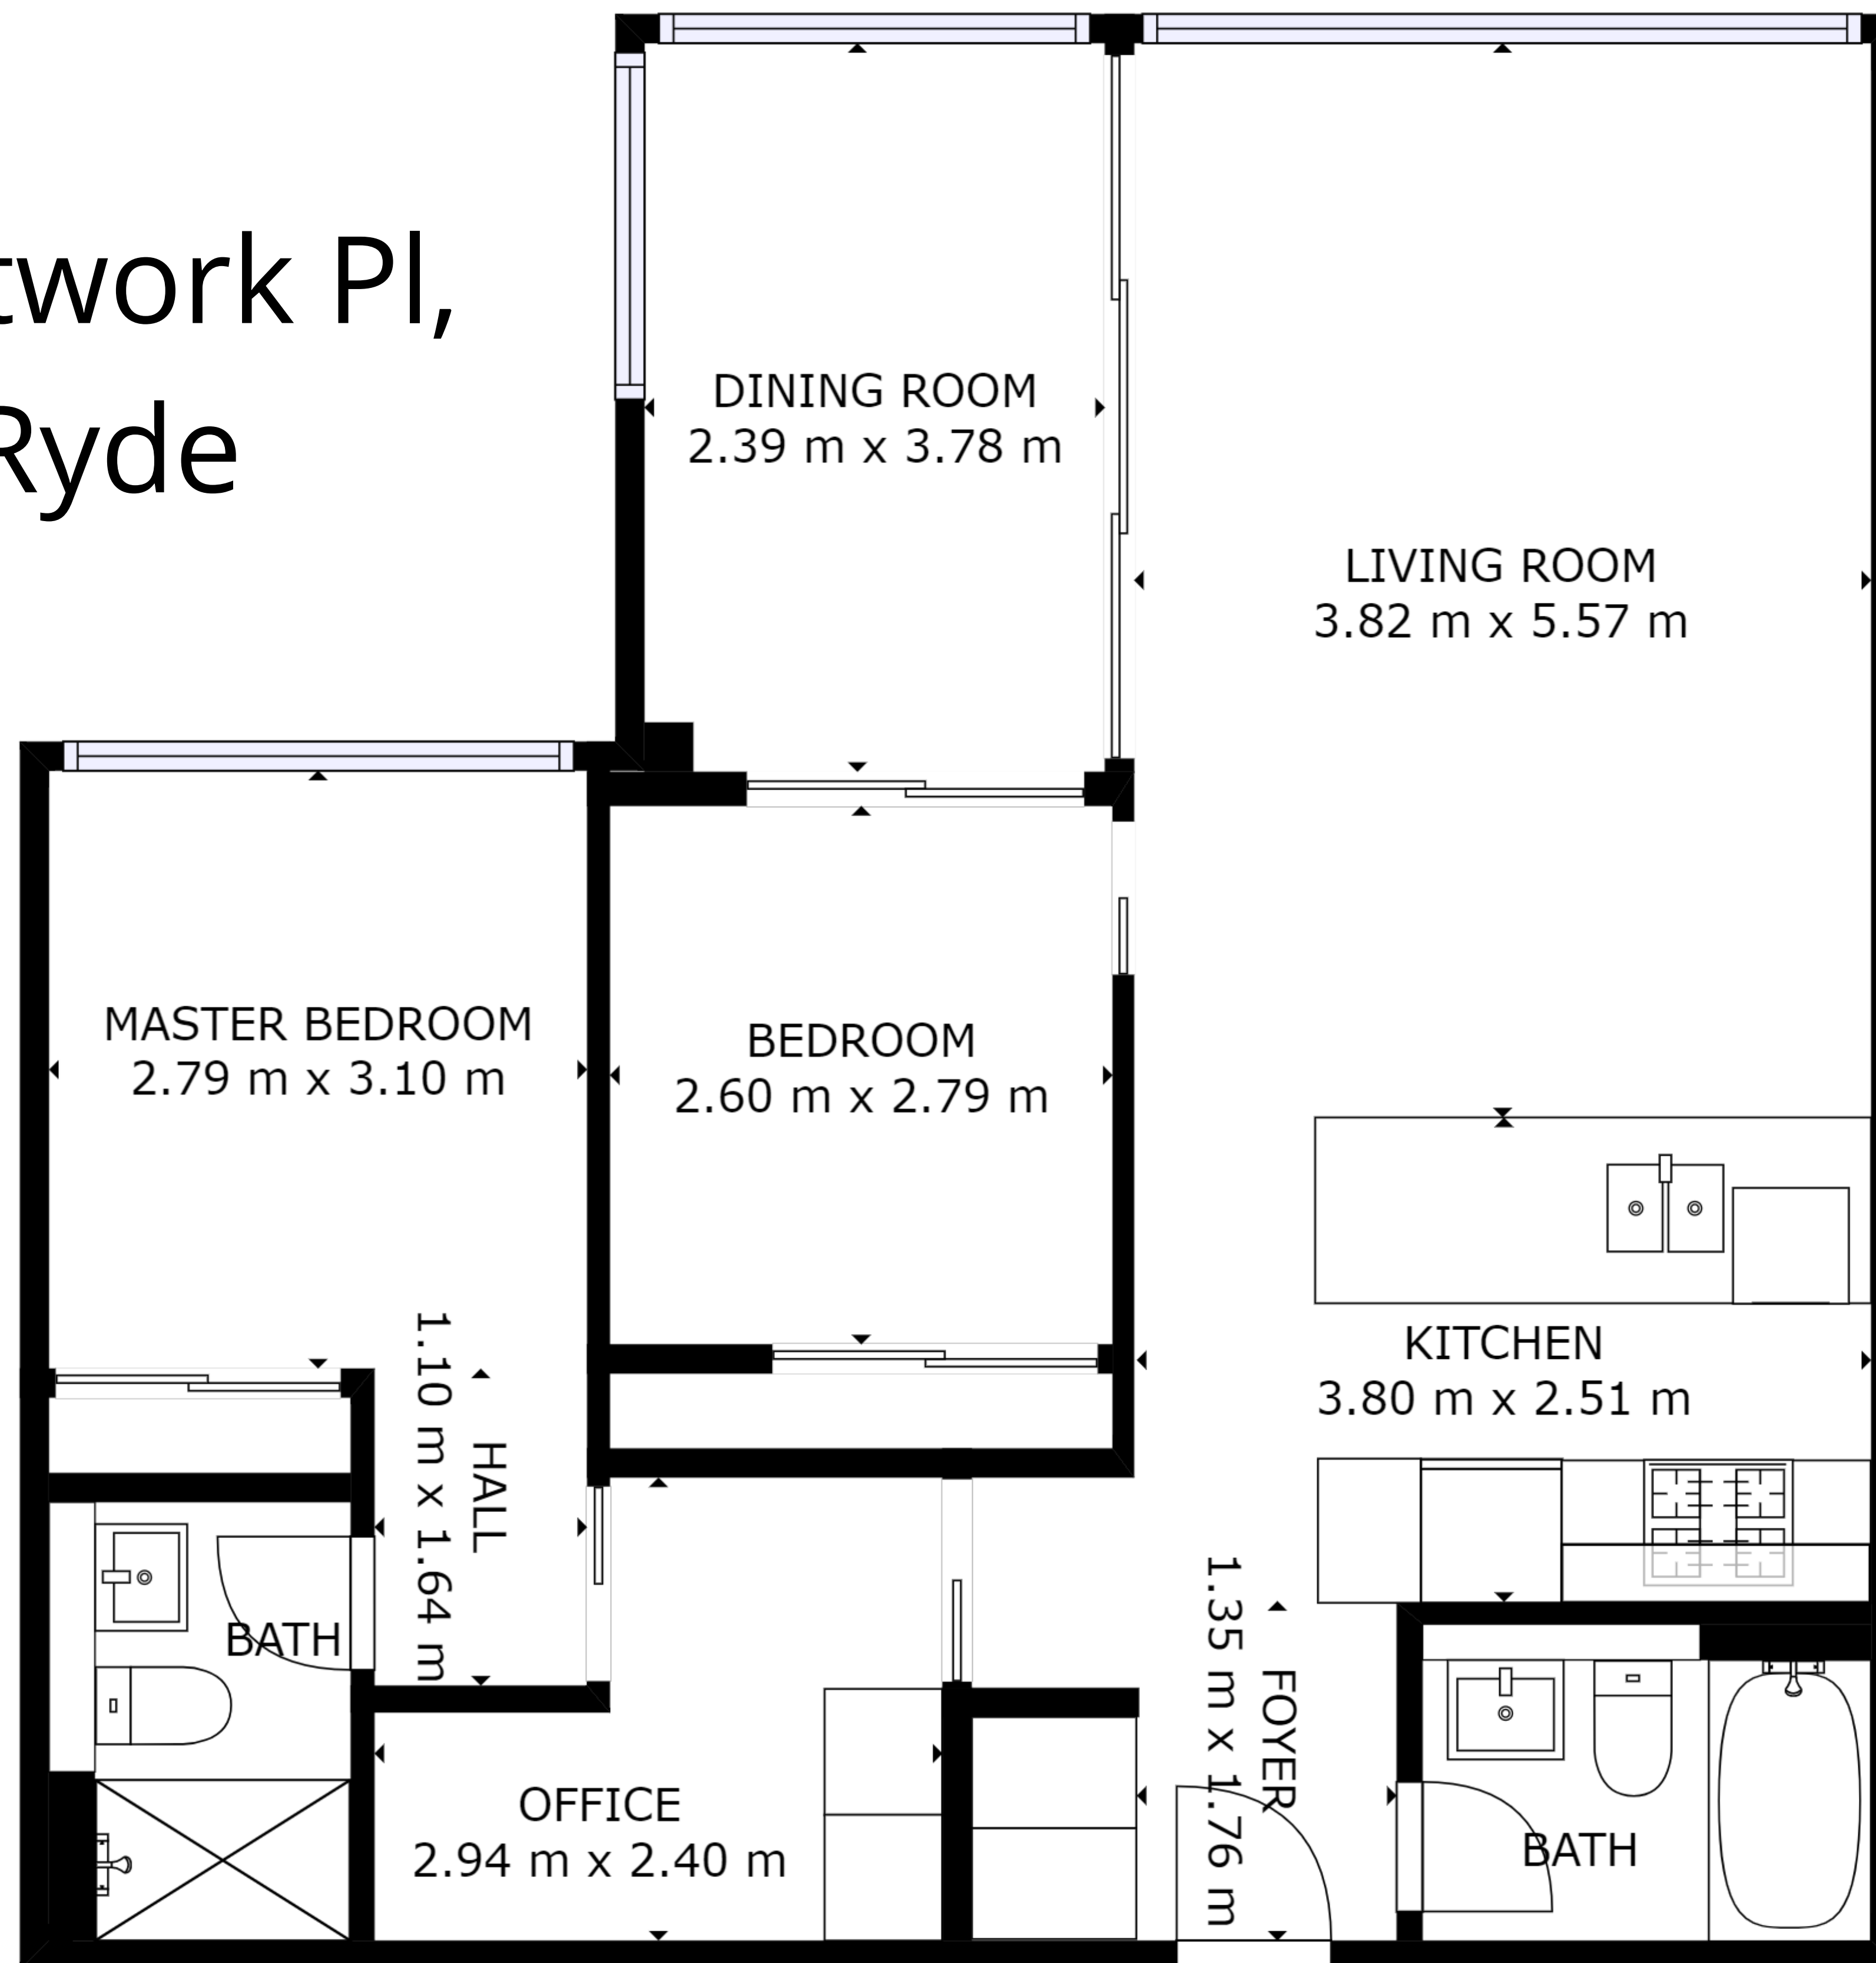

C709/5 Network Pl, North Ryde

GROSS INTERNAL AREA
FLOOR 1: 81 m²
TOTAL: 81 m²

SIZES AND DIMENSIONS ARE APPROXIMATE, ACTUAL MAY VARY.