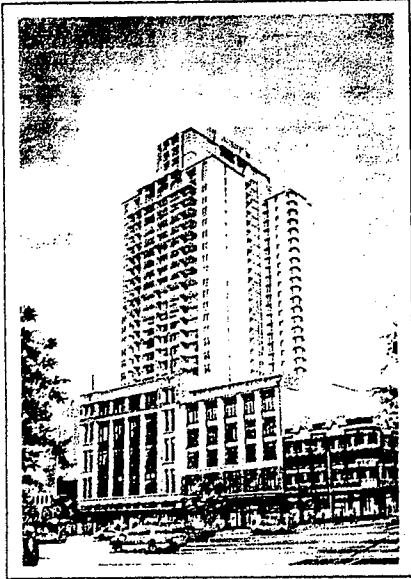

The Summit

569-589 GEORGE STREET STAGE 1

No warranty is given to the accuracy of the information on this page

Unit 213

LEVELS 6-31

AREA = 99.8m² + carspace