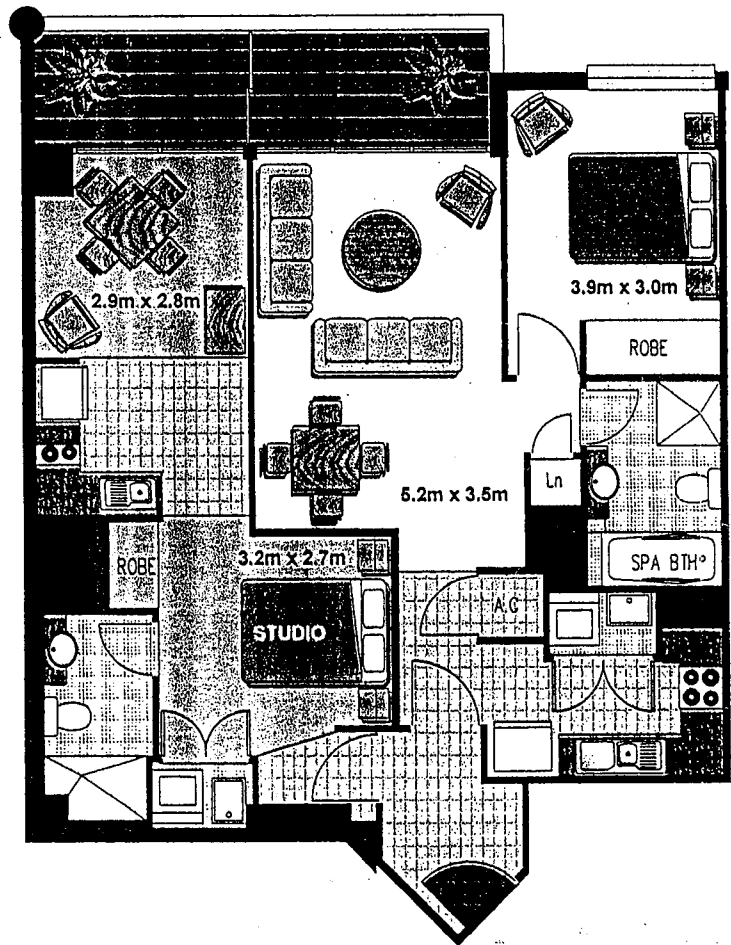

The Summit

569-589 GEORGE STREET STAGE 1

No warranty is given to the accuracy of the information on this page

Unit 213

LEVELS 6-31

AREA = 99.8m² + carspace