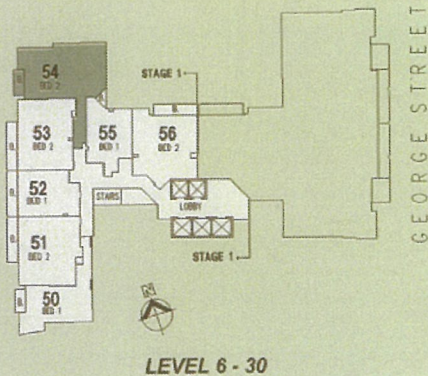

# The Summit

569-589 GEORGE STREET STAGE 1

**UNITS - (5 + TERRACE),**  
 12, 19, 26, 33, 40, 47, 54,  
 61, 68, 75, 82, 89, 96, 103,  
 110, 117, 124, 131, 138,  
 145, 152, 159, **167**, 171

TYPICAL 2 BED  
 AREA = 108.1m<sup>2</sup> + carspace