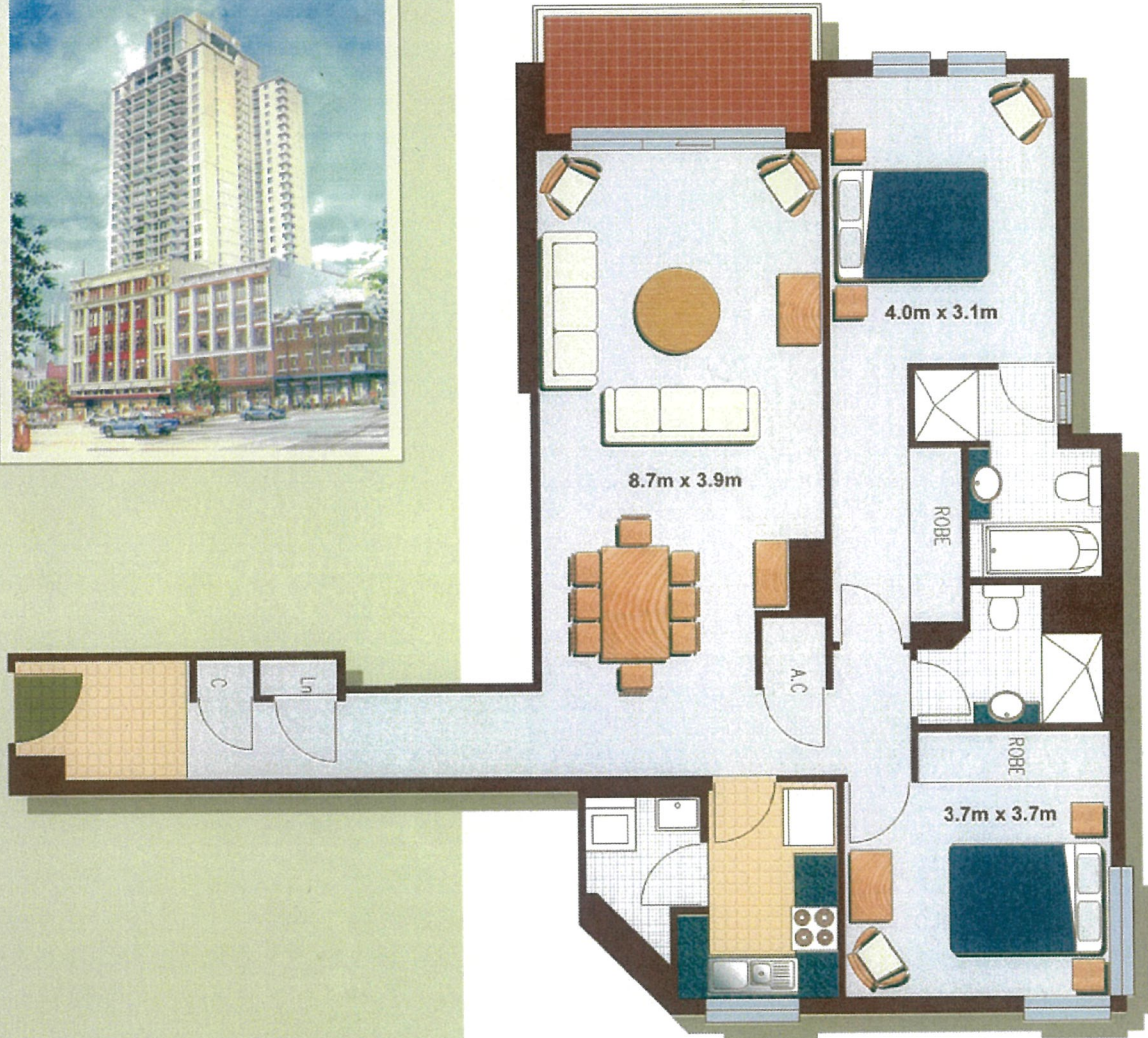

# The Summit

569-589 GEORGE STREET STAGE 1

**UNITS - (5 + TERRACE),**  
 12, 19, 26, 33, 40, 47, 54,  
 61, 68, 75, 82, 89, 96, 103,  
 110, 117, 124, 131, 138,  
 145, 152, 159, **167**, 171

TYPICAL 2 BED  
 AREA = 108.1m<sup>2</sup> + carspace